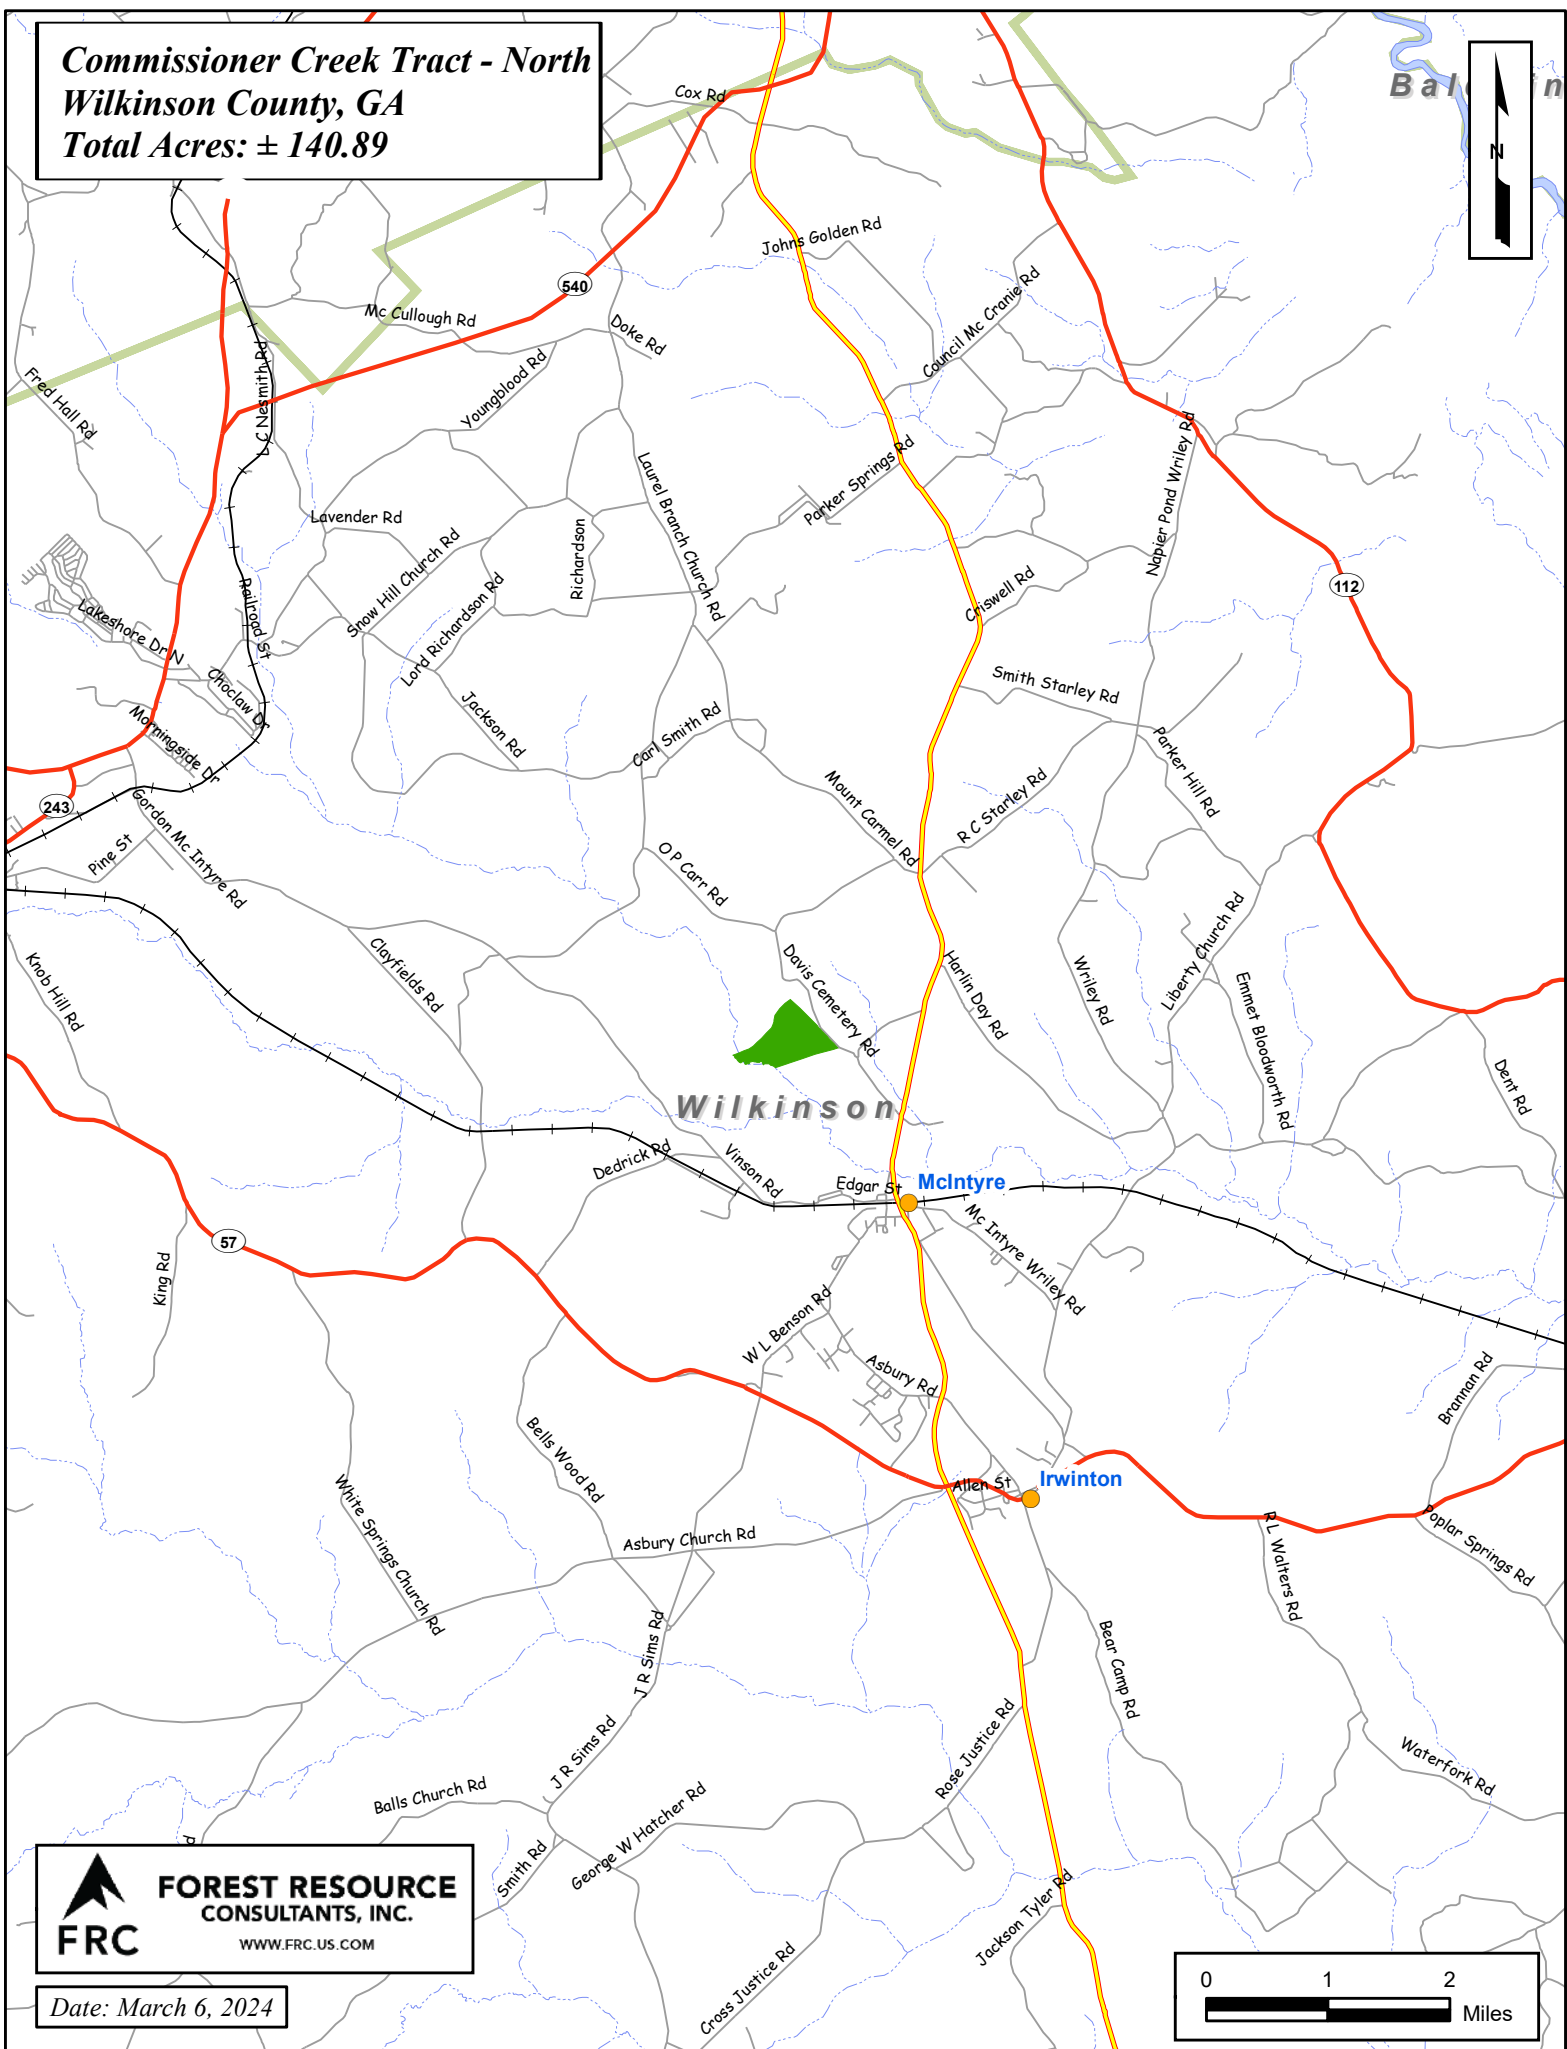

Commissioner Creek Tract - North
Wilkinson County, GA
Total Acres: ± 140.89

 **FOREST RESOURCE CONSULTANTS, INC.**
WWW.FRC.US.COM

Date: March 6, 2024