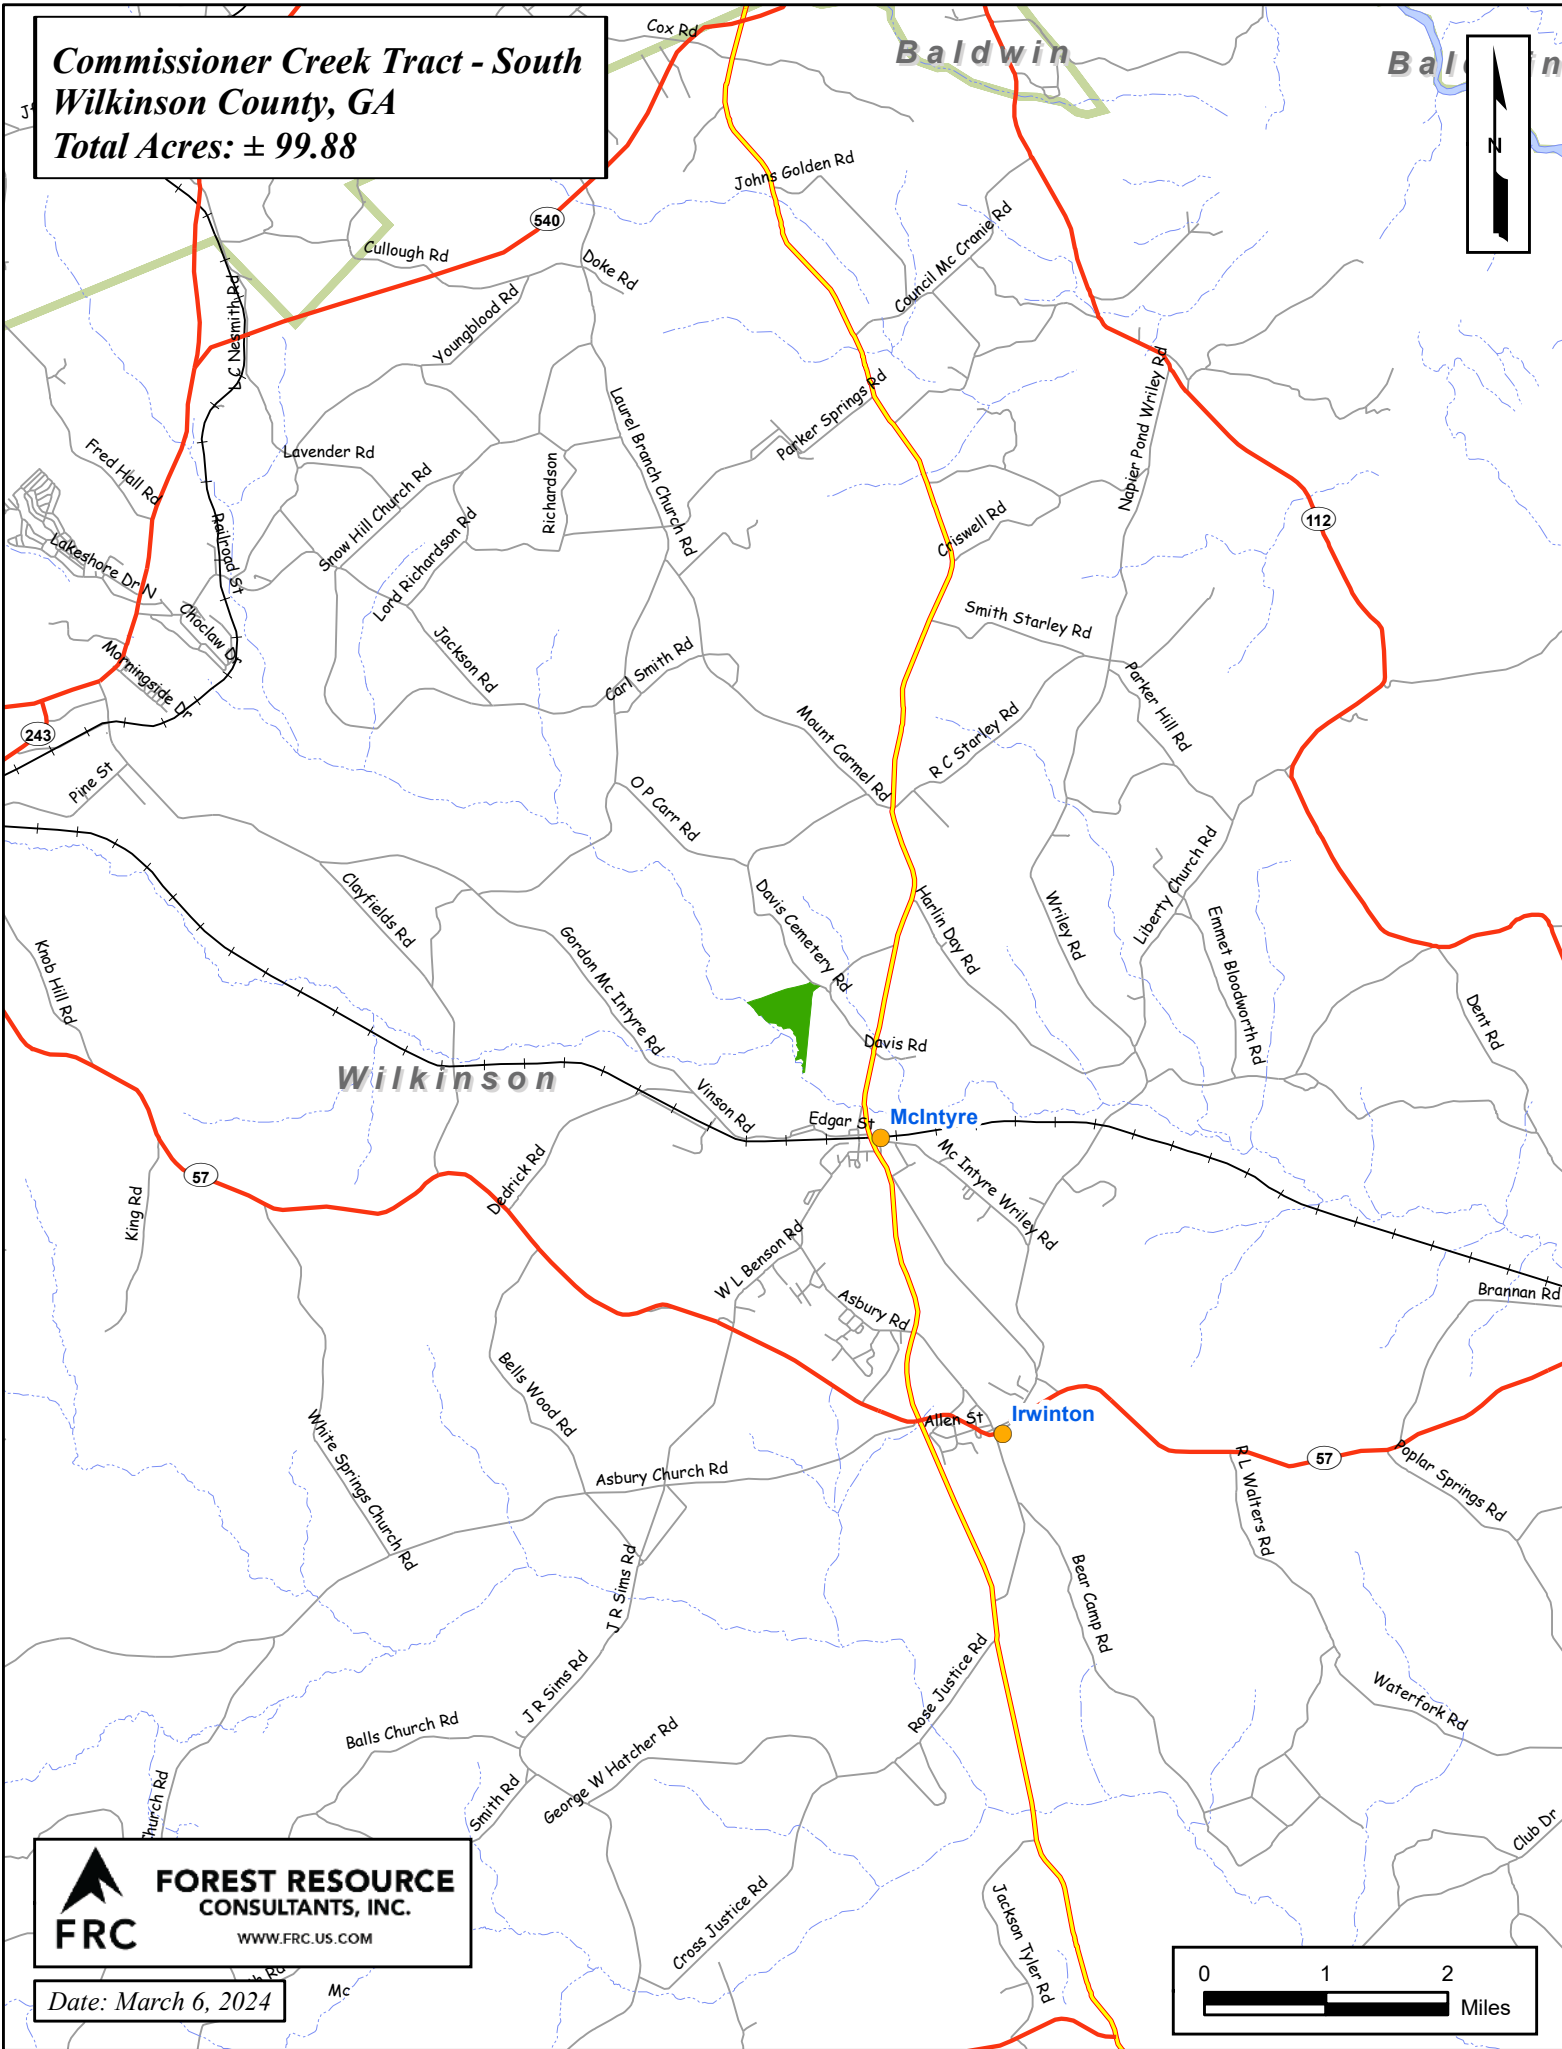

**Commissioner Creek Tract - South
Wilkinson County, GA
Total Acres: ± 99.88**

 **FOREST RESOURCE
CONSULTANTS, INC.**
WWW.FRC.US.COM

Date: March 6, 2024