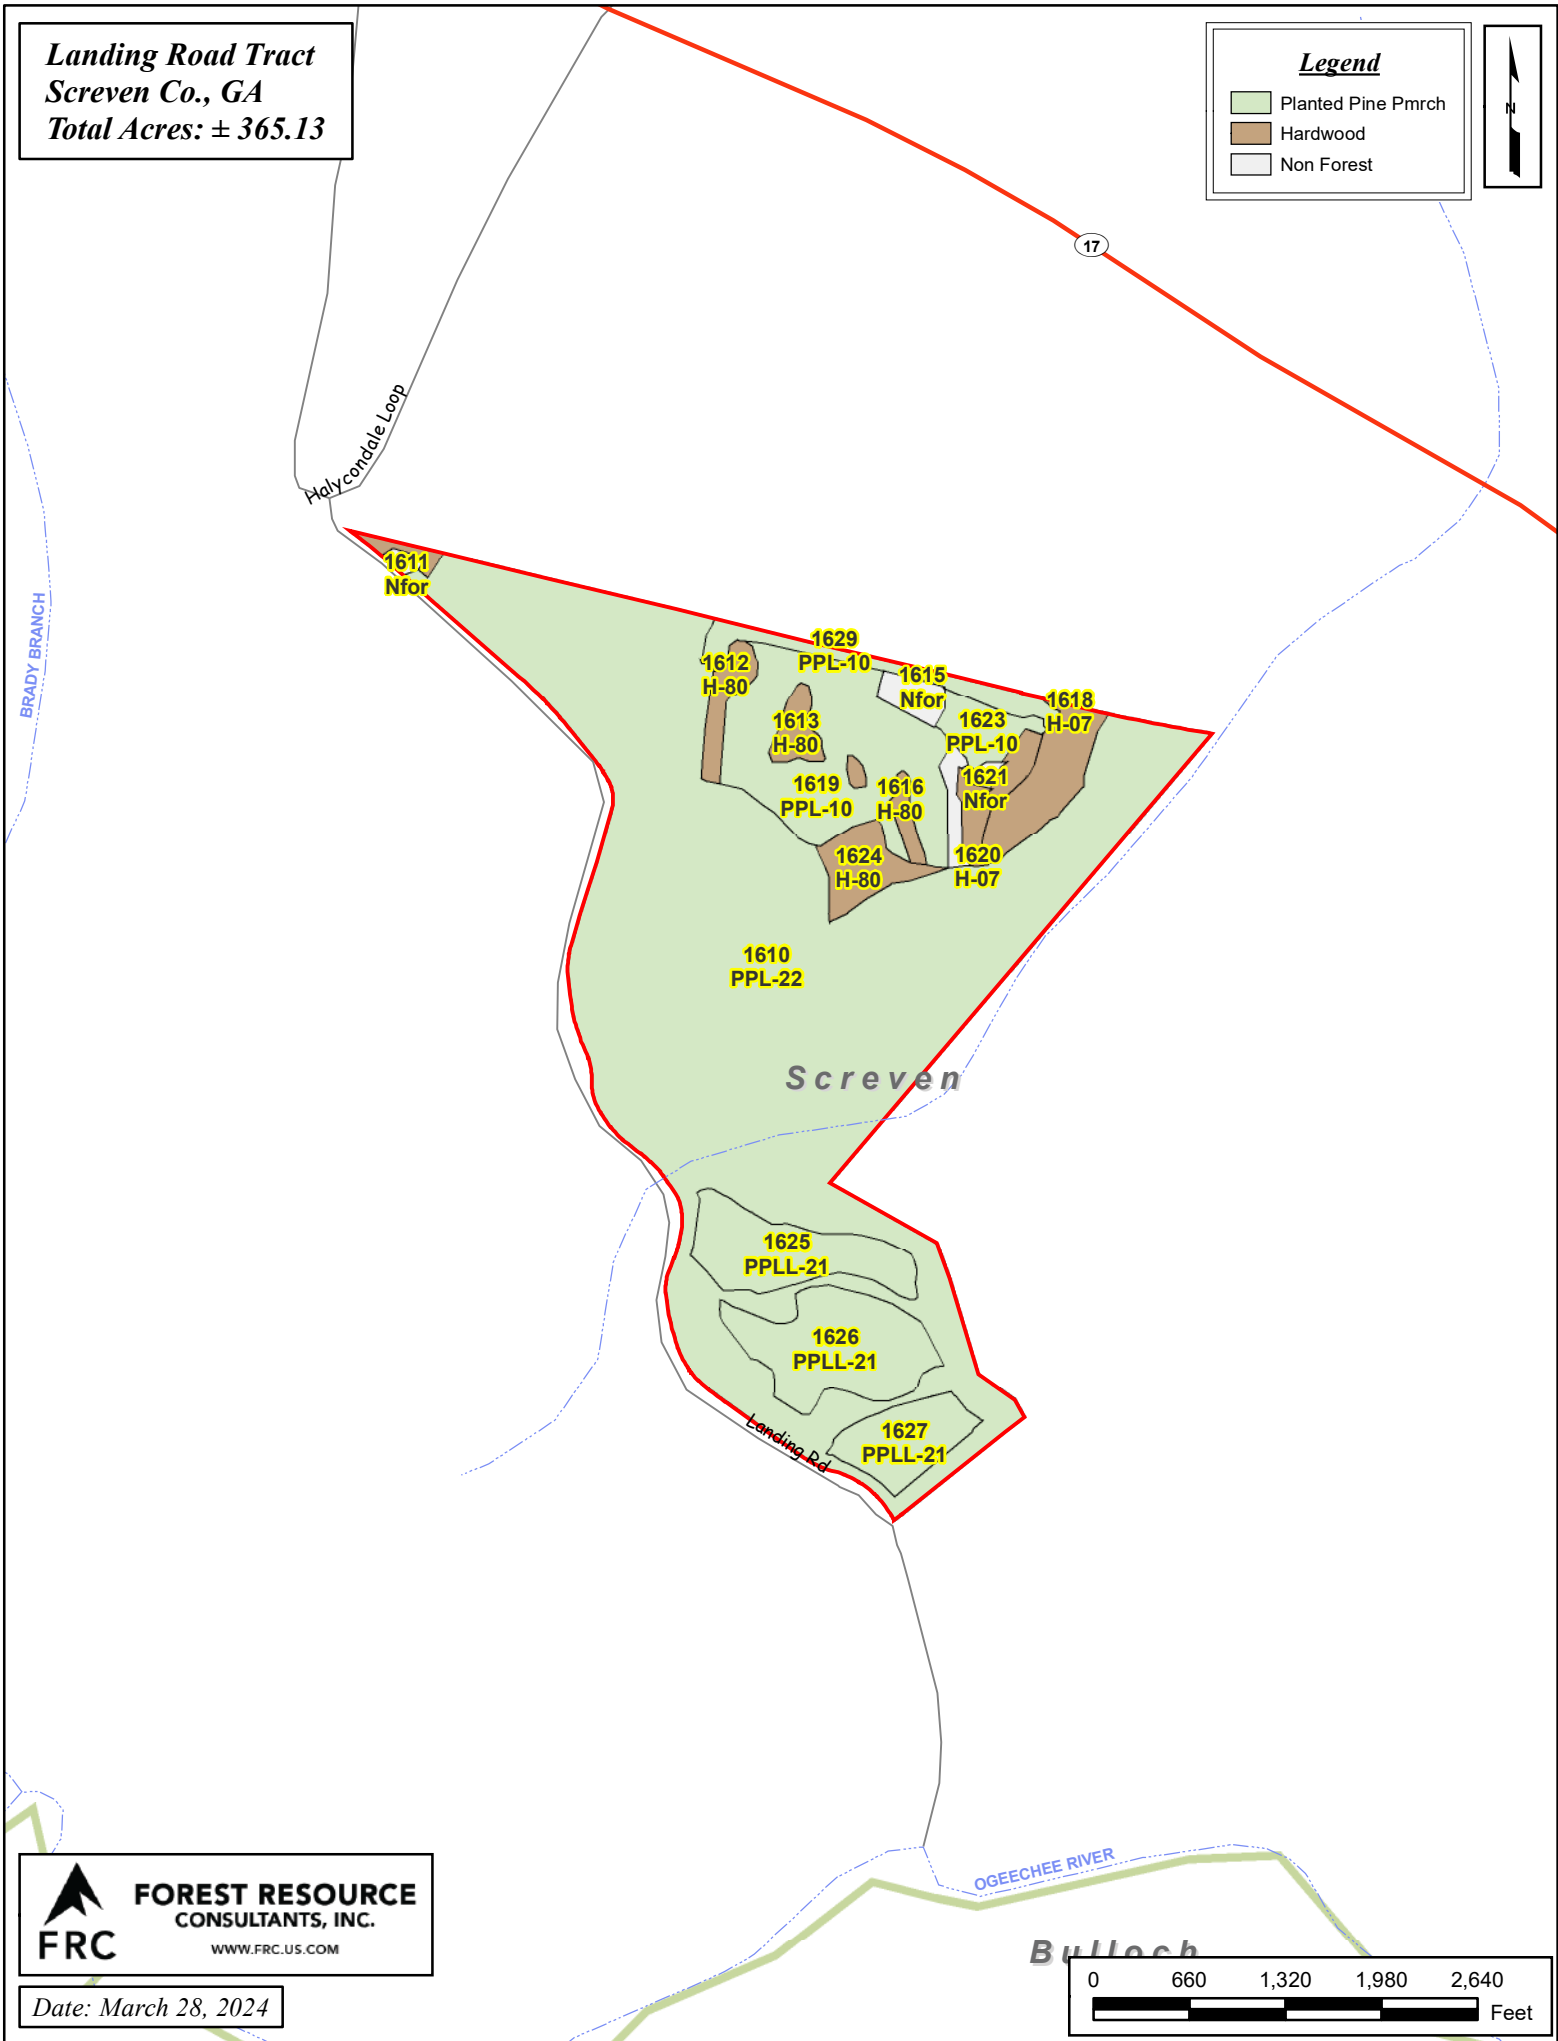

Landing Road Tract
Screven Co., GA
Total Acres: ± 365.13

Legend

- Planted Pine Pmrch
- Hardwood
- Non Forest

**FOREST RESOURCE
CONSULTANTS, INC.**
WWW.FRC.US.COM

Date: March 28, 2024