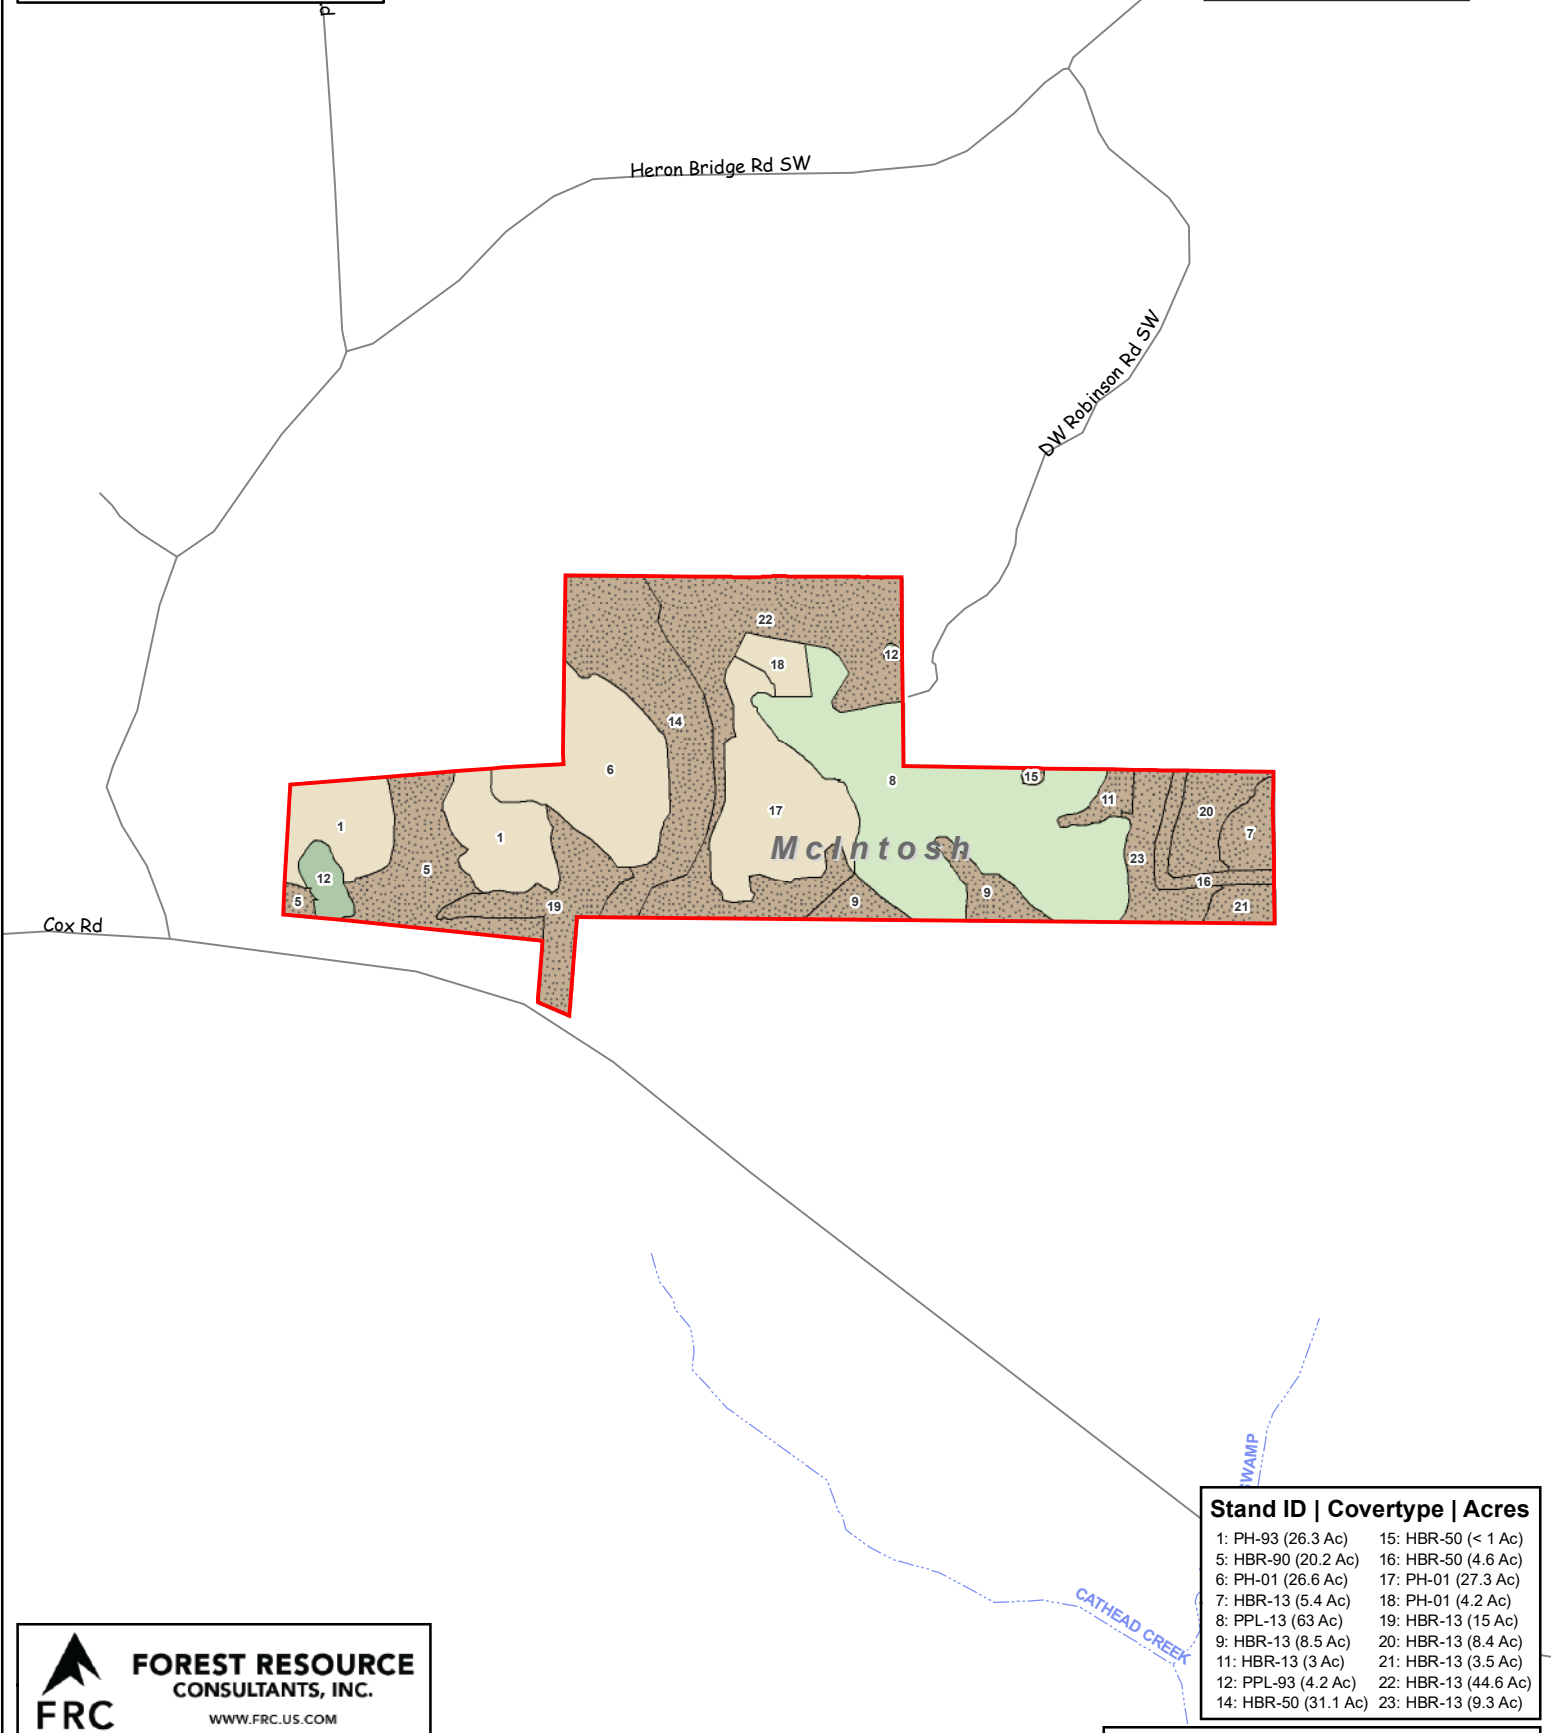

McIntosh Tract 1
McIntosh County, GA
Total Acres: ± 305.56

Legend

- Planted Pine Mrch
- Planted Pine Pmrch
- Pine Hardwood
- Hardwood Branch

Stand ID	Covertypes	Acres
1:	PH-93	(26.3 Ac)
5:	HBR-90	(20.2 Ac)
6:	PH-01	(26.6 Ac)
7:	HBR-13	(5.4 Ac)
8:	PPL-13	(63 Ac)
9:	HBR-13	(8.5 Ac)
11:	HBR-13	(3 Ac)
12:	PPL-93	(4.2 Ac)
14:	HBR-50	(31.1 Ac)
15:	HBR-50	(< 1 Ac)
16:	HBR-50	(4.6 Ac)
17:	PH-01	(27.3 Ac)
18:	PH-01	(4.2 Ac)
19:	HBR-13	(15 Ac)
20:	HBR-13	(8.4 Ac)
21:	HBR-13	(3.5 Ac)
22:	HBR-13	(44.6 Ac)
23:	HBR-13	(9.3 Ac)