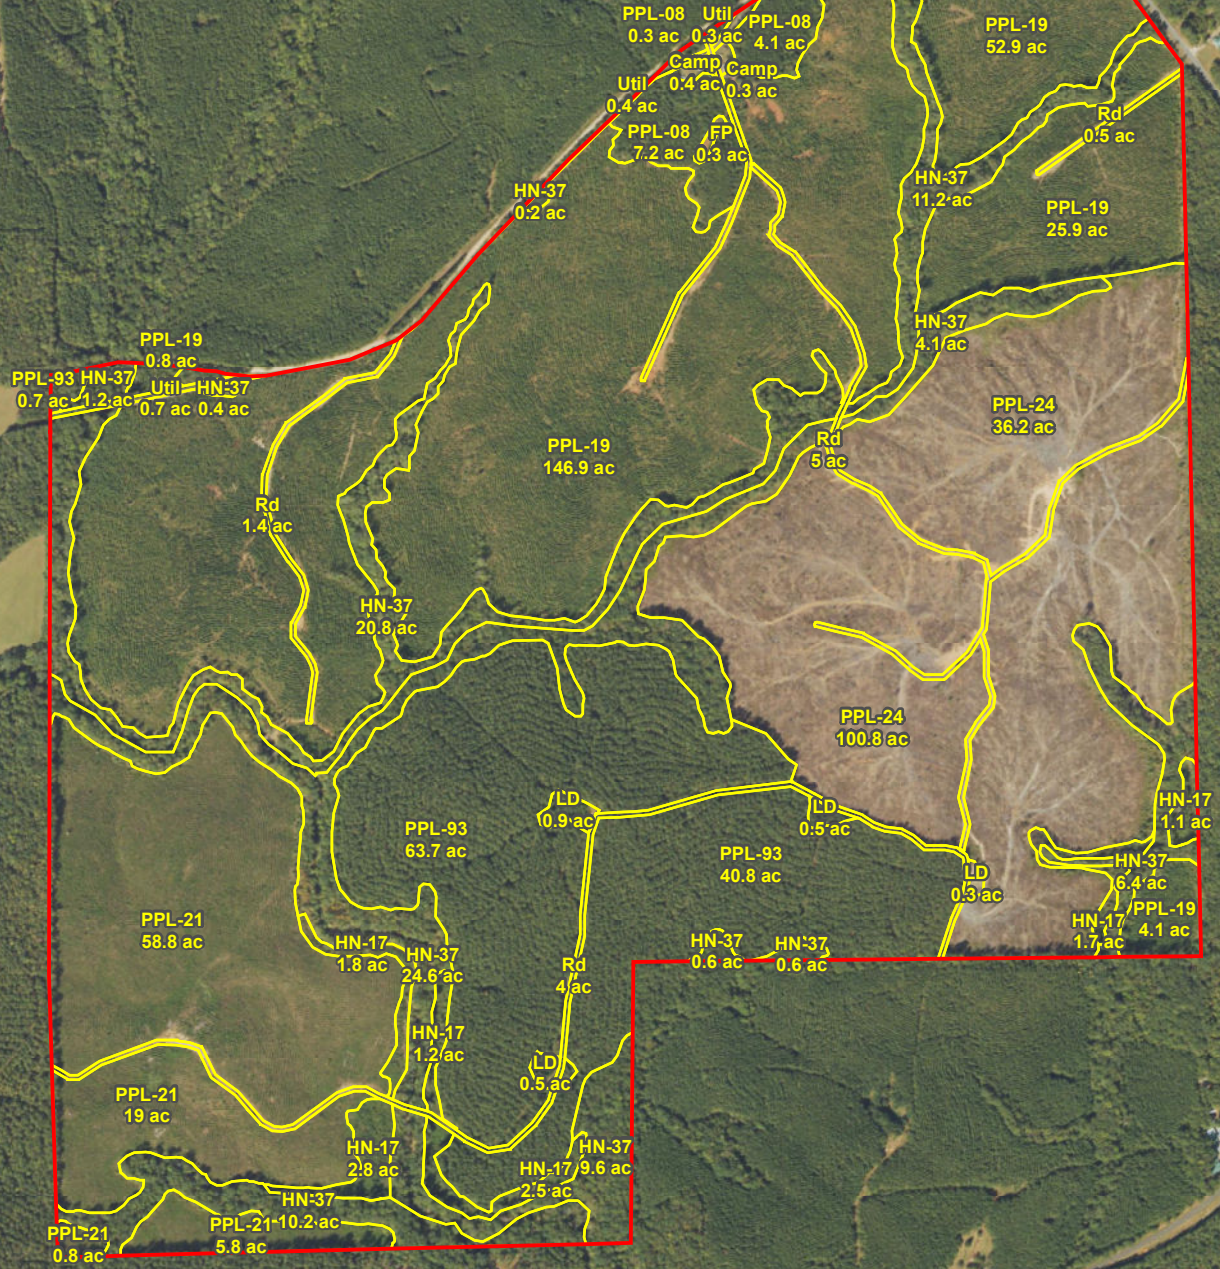

Lazer Creek Tract B
Talbot Co., Georgia
Total Acres: ± 686

Map ID: 52012_B

Date: May 15, 2024