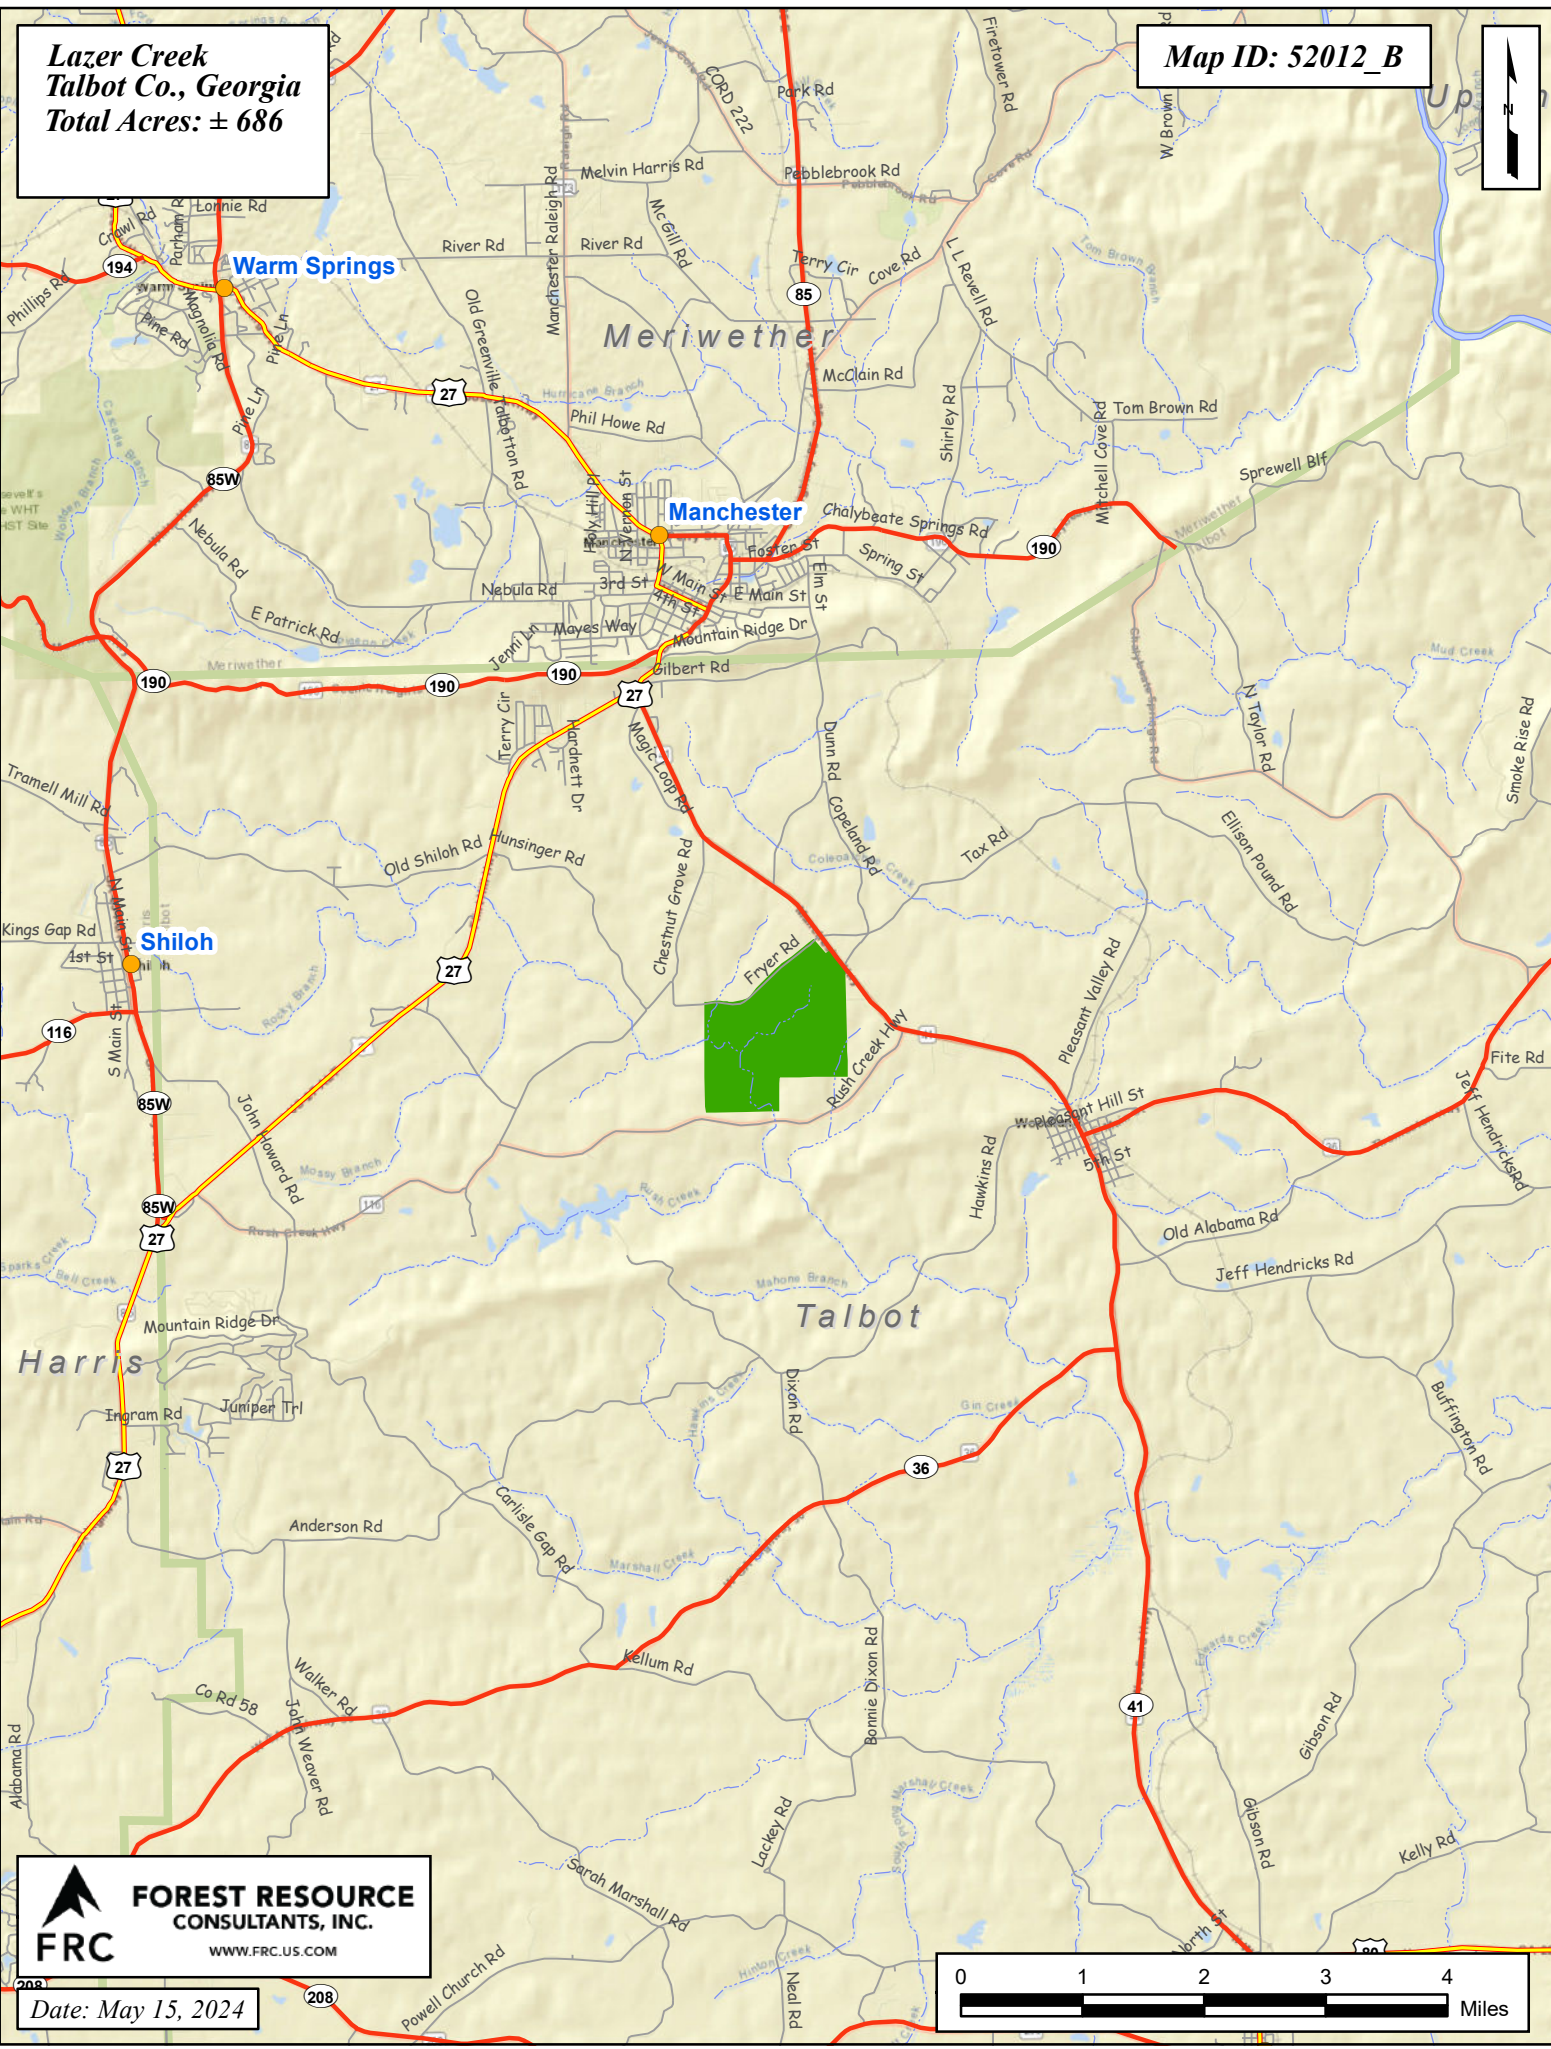

Lazer Creek
Talbot Co., Georgia
Total Acres: ± 686

Map ID: 52012_B

 **FOREST RESOURCE CONSULTANTS, INC.**
WWW.FRC.US.COM

Date: May 15, 2024