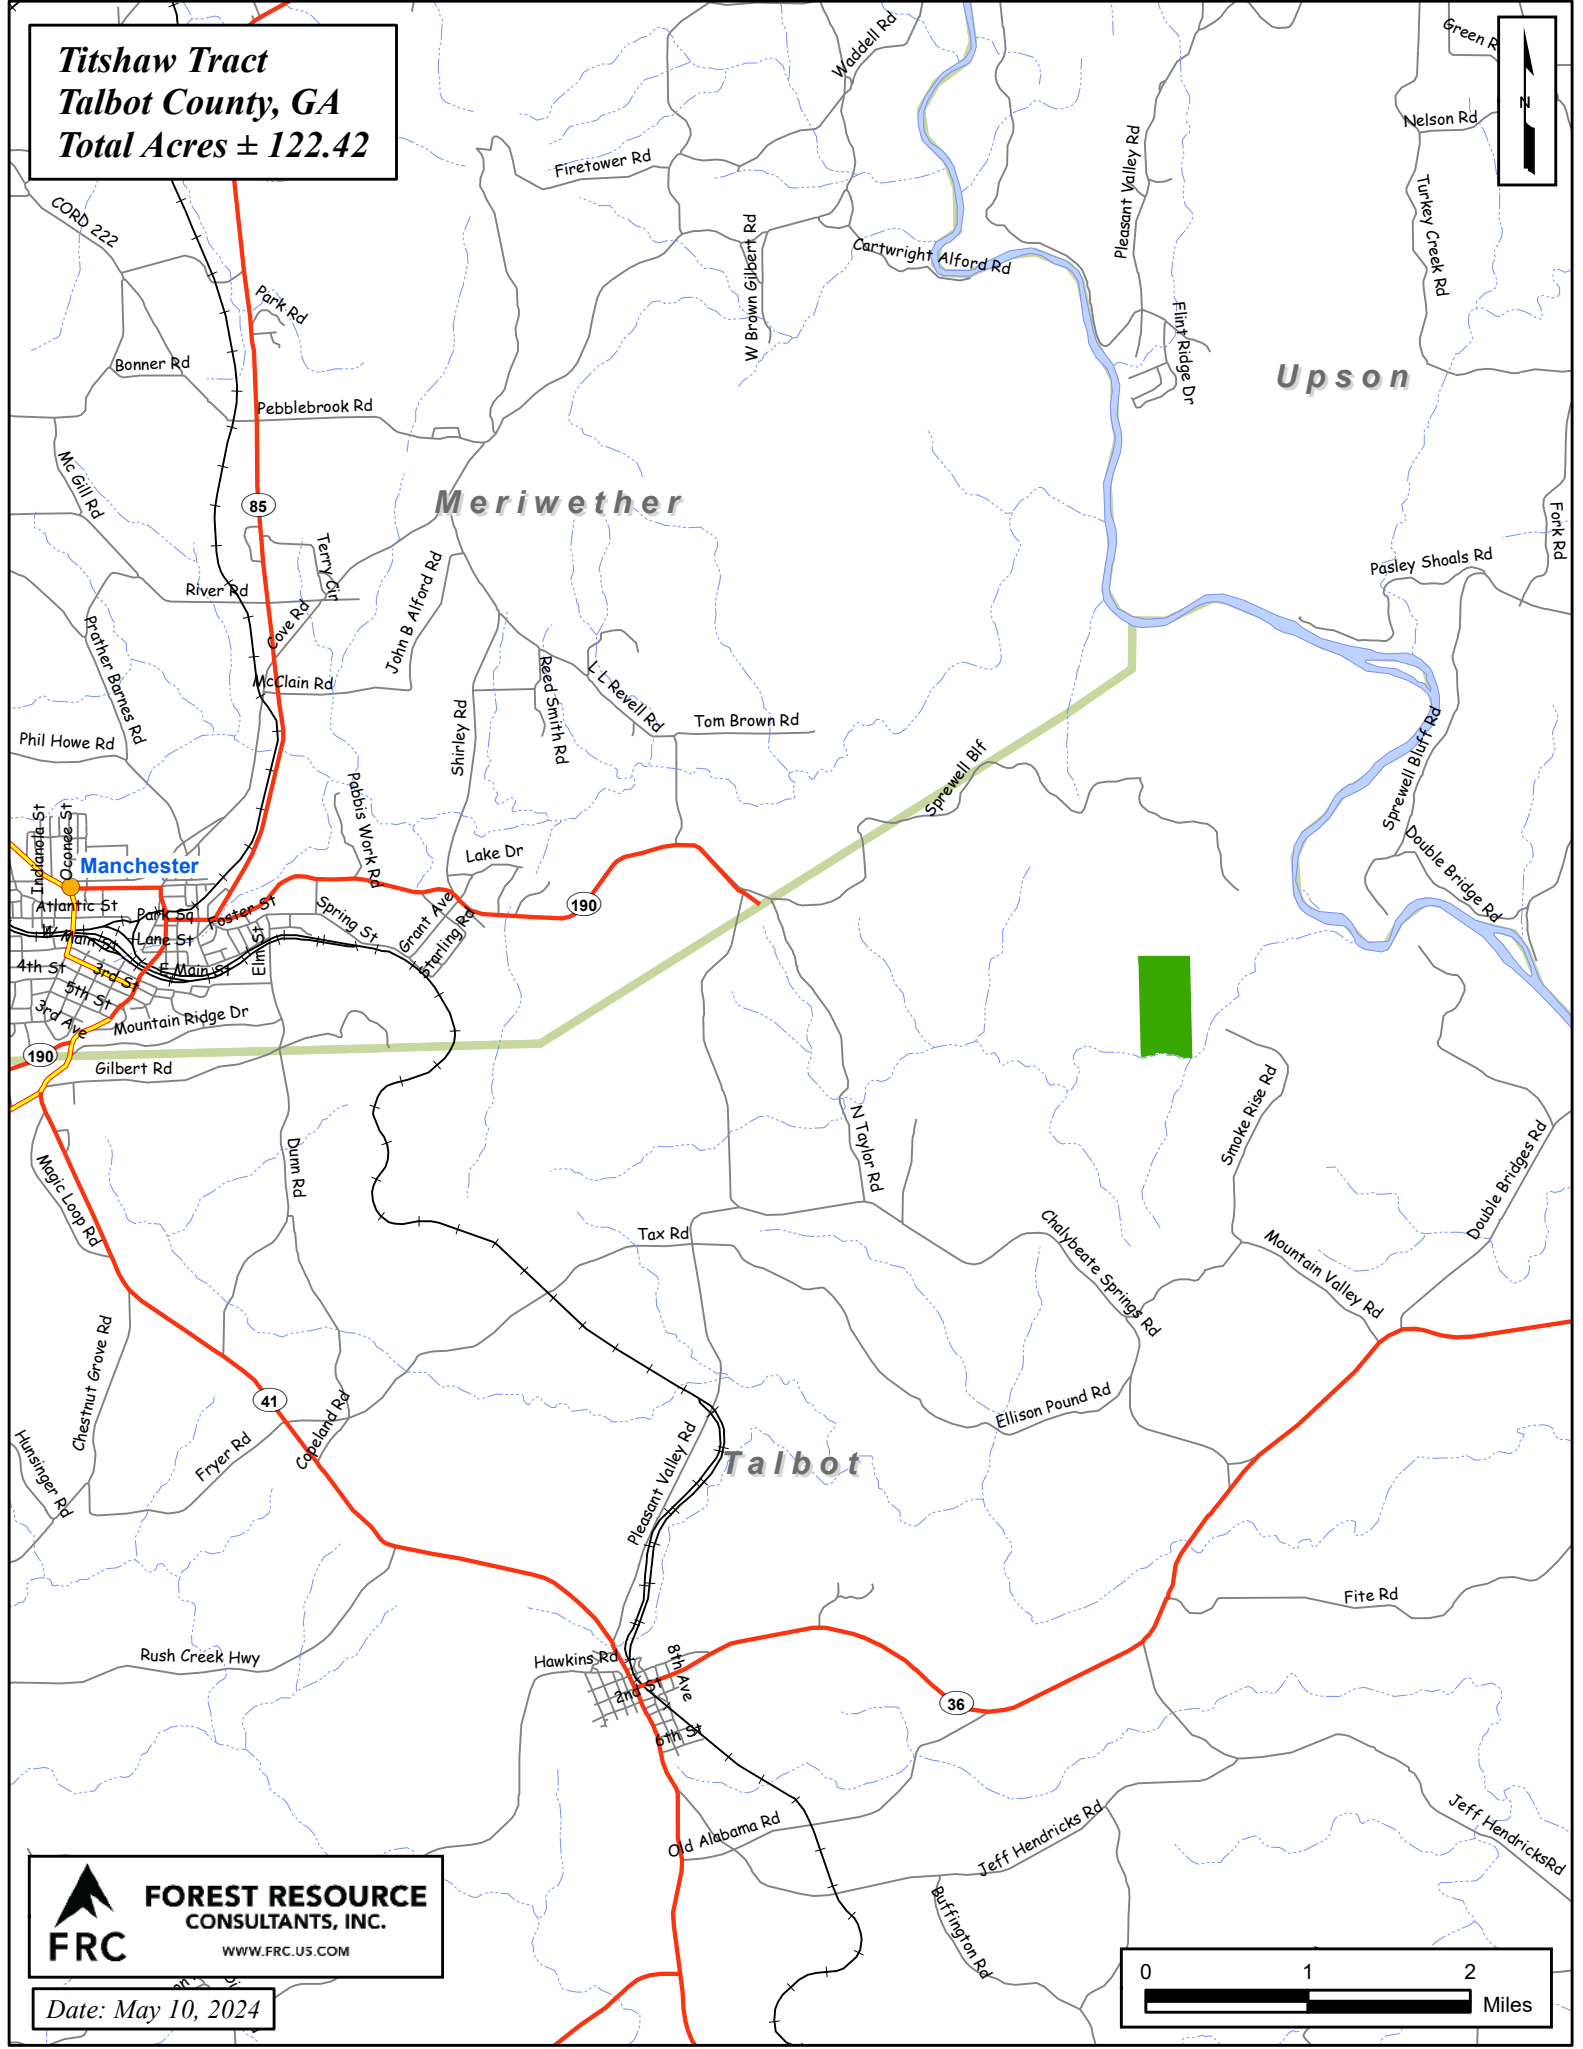

**Titshaw Tract**  
**Talbot County, GA**  
**Total Acres ± 122.42**

 **FOREST RESOURCE CONSULTANTS, INC.**  
WWW.FRC.US.COM

Date: May 10, 2024