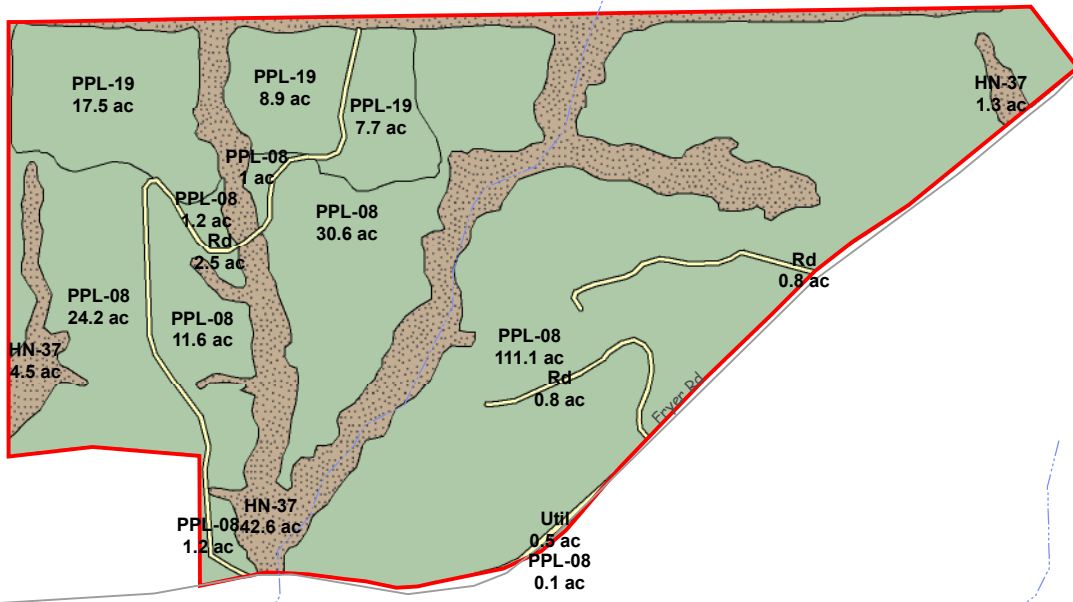

Fryer Road Tract A
Talbot Co., Georgia
Total Acres: ± 268

Map ID: 52012_A

Legend

- Pine
- Hardwood Bottomland
- Non-Forest

Chestnut Grove Rd

Dunn Rd

41

Tax Rd

Talbot