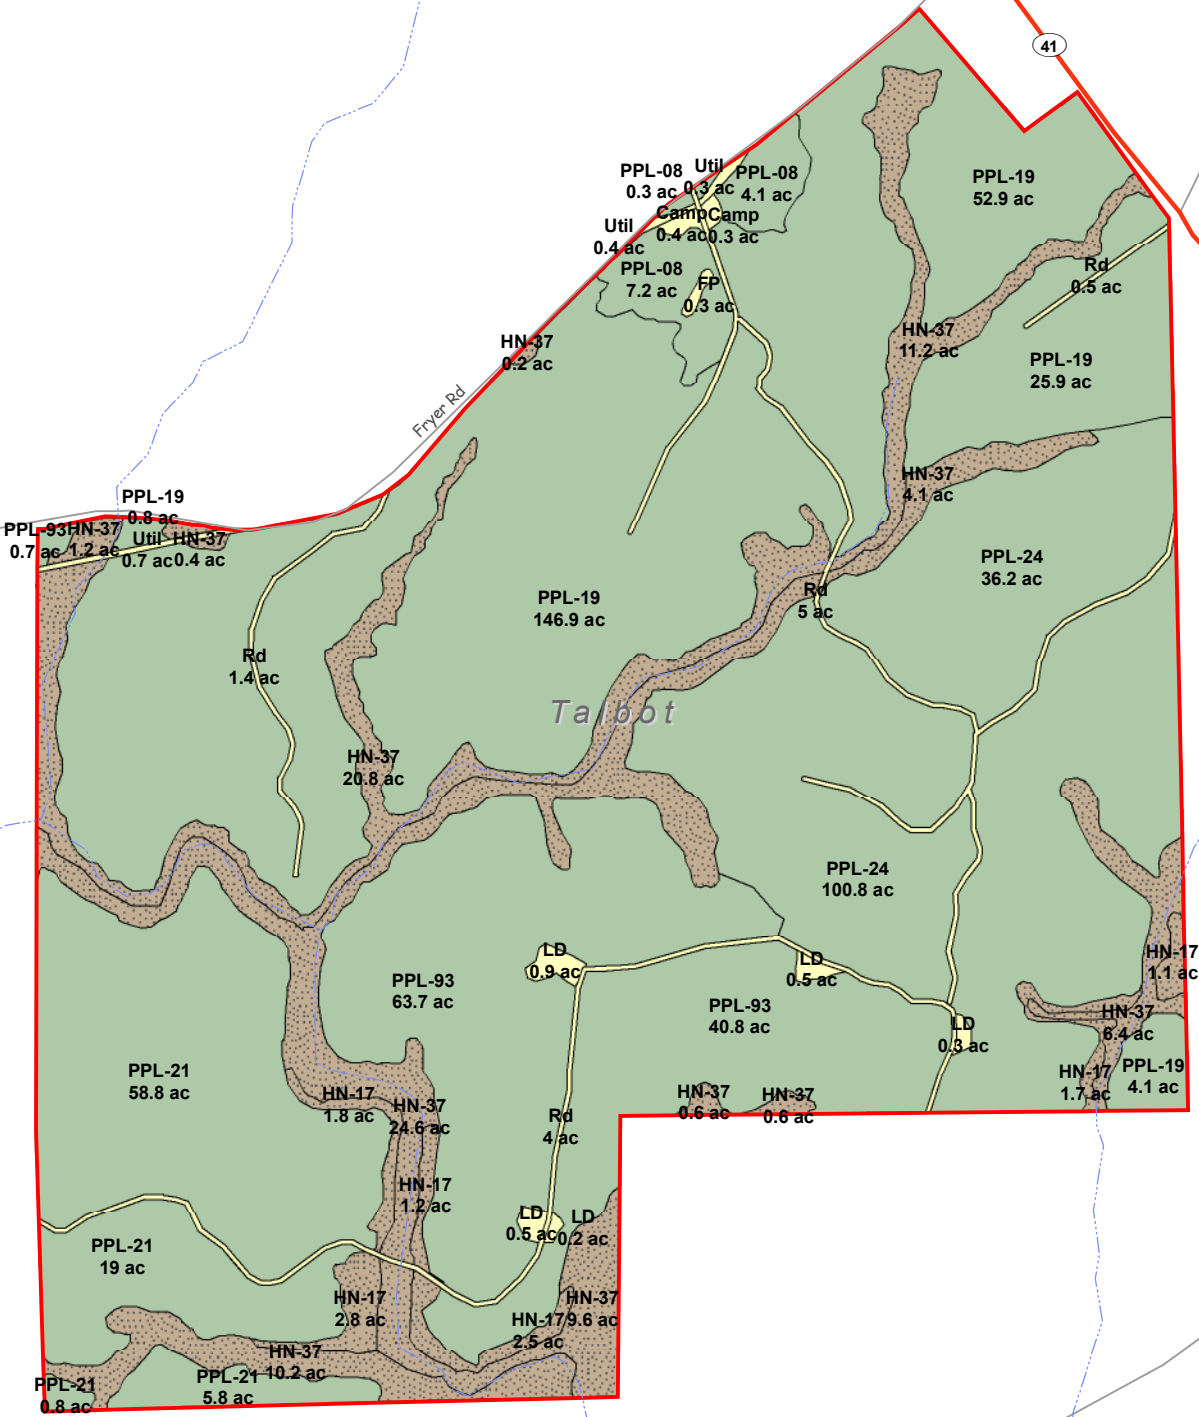

Lazer Creek
Talbot Co., Georgia
Total Acres: ± 686

Map ID: 52012_B

Legend

- Pine
- Hardwood Bottomland
- Non-Forest

FOREST RESOURCE CONSULTANTS, INC.
 WWW.FRC.US.COM

Date: May 15, 2024