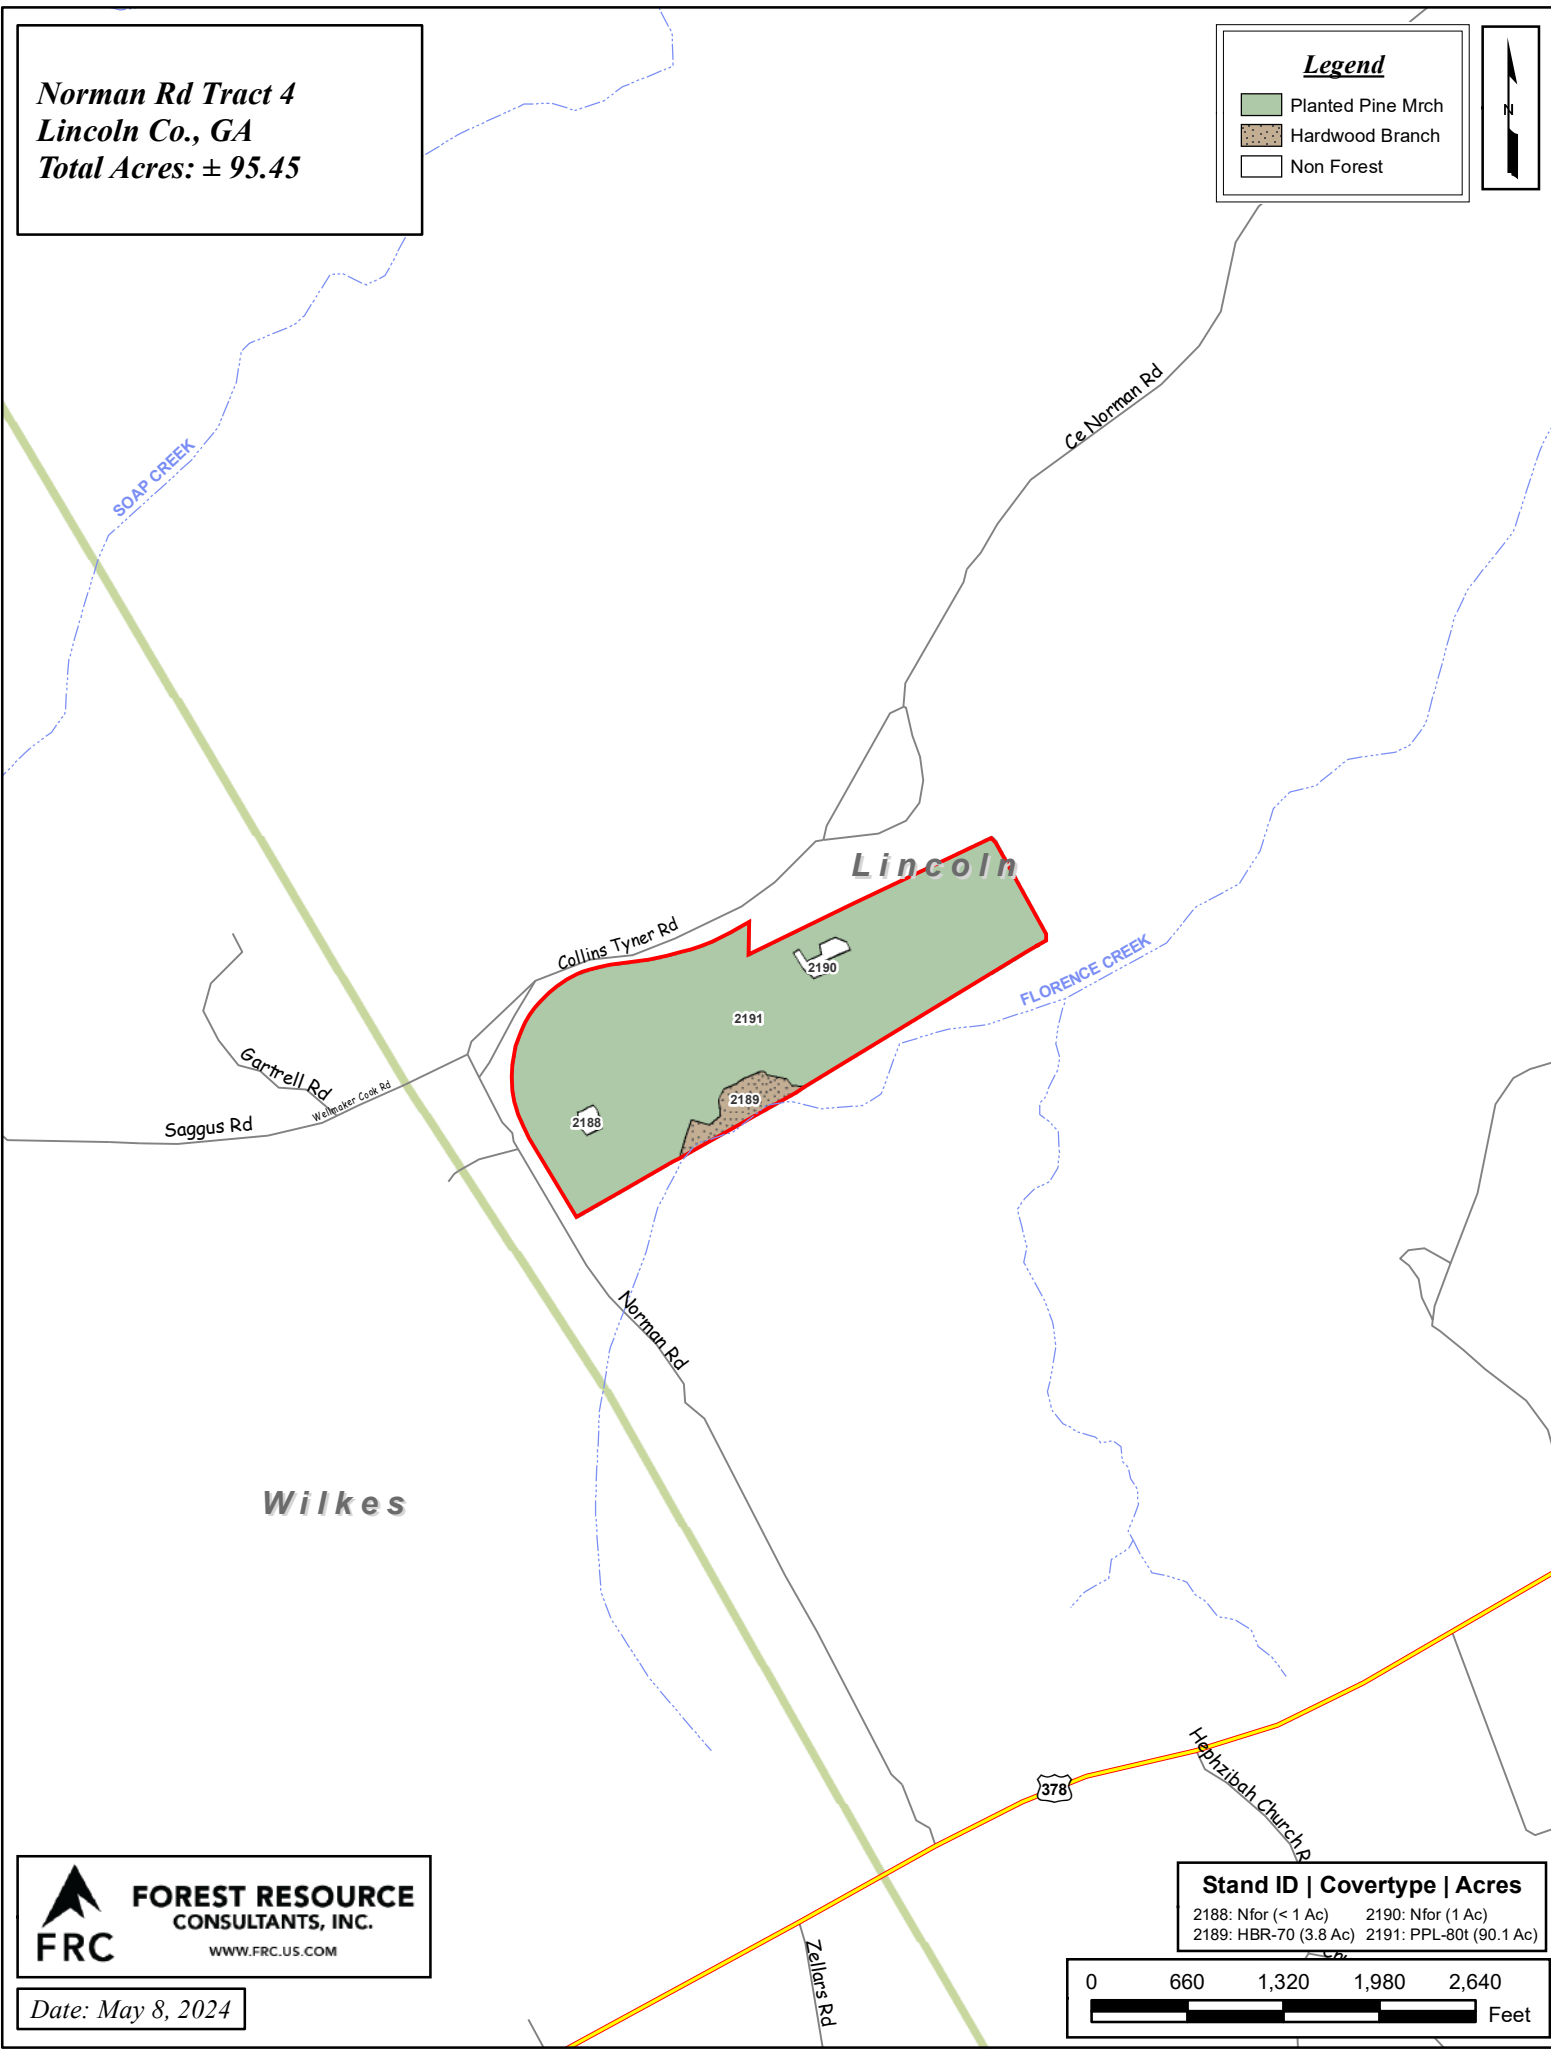

Norman Rd Tract 4
Lincoln Co., GA
Total Acres: ± 95.45

Legend

- Planted Pine Mrch
- Hardwood Branch
- Non Forest

Wilkes

Lincoln

FRC
FOREST RESOURCE CONSULTANTS, INC.
 WWW.FRC.US.COM

Date: May 8, 2024

Stand ID	Covertypes	Acres
2188	Nfor (< 1 Ac)	2190: Nfor (1 Ac)
2189	HBR-70 (3.8 Ac)	2191: PPL-80t (90.1 Ac)