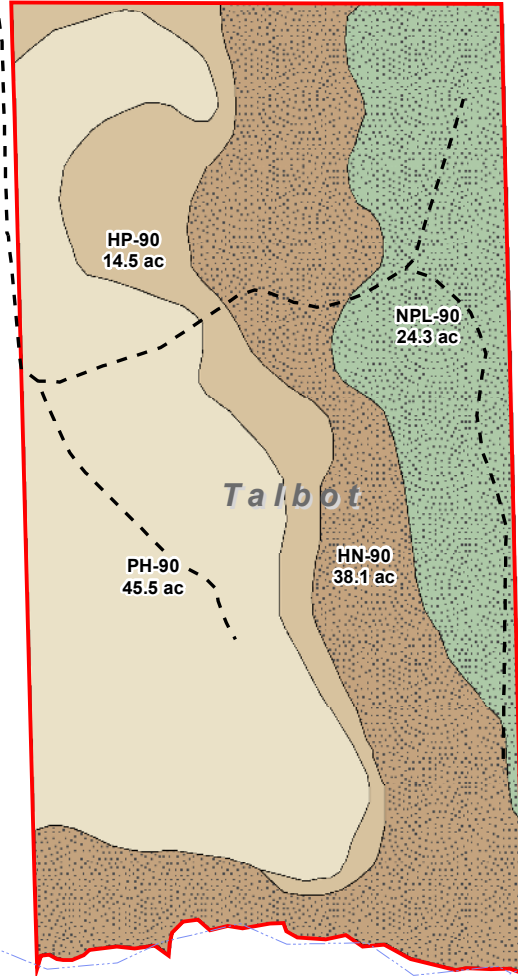

Titshaw Tract
Talbot County, GA
Total Acres ± 122.42

Legend

-  Natural Pine Mrch
-  Pine Hardwood
-  Hardwood Pine
-  Hardwood Non-Convertible

 **FOREST RESOURCE
CONSULTANTS, INC.**
WWW.FRC.US.COM

Date: May 10, 2024