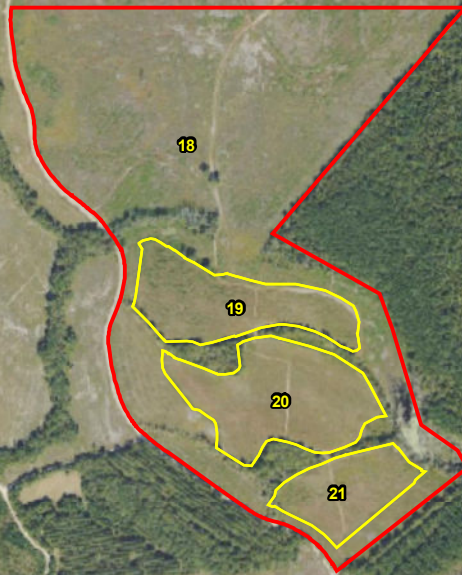

*Landing Road South Tract
Screven Co., GA
Total Acres: ± 162.94*

Stand ID	Covertypes	Acres
18:	PPL-22	(121 Ac)
19:	PPLL-21	(14.4 Ac)
20:	PPLL-21	(18.5 Ac)
21:	PPLL-21	(9 Ac)

Date: June 25, 2024

Imagery: NAIP