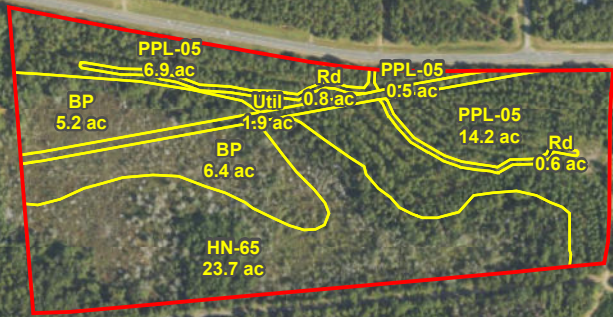

Highway 280 Tract  
Sumter Co., Georgia  
Total Acres: ± 60.1

Map ID: OG0010\_A

Date: May 9, 2024