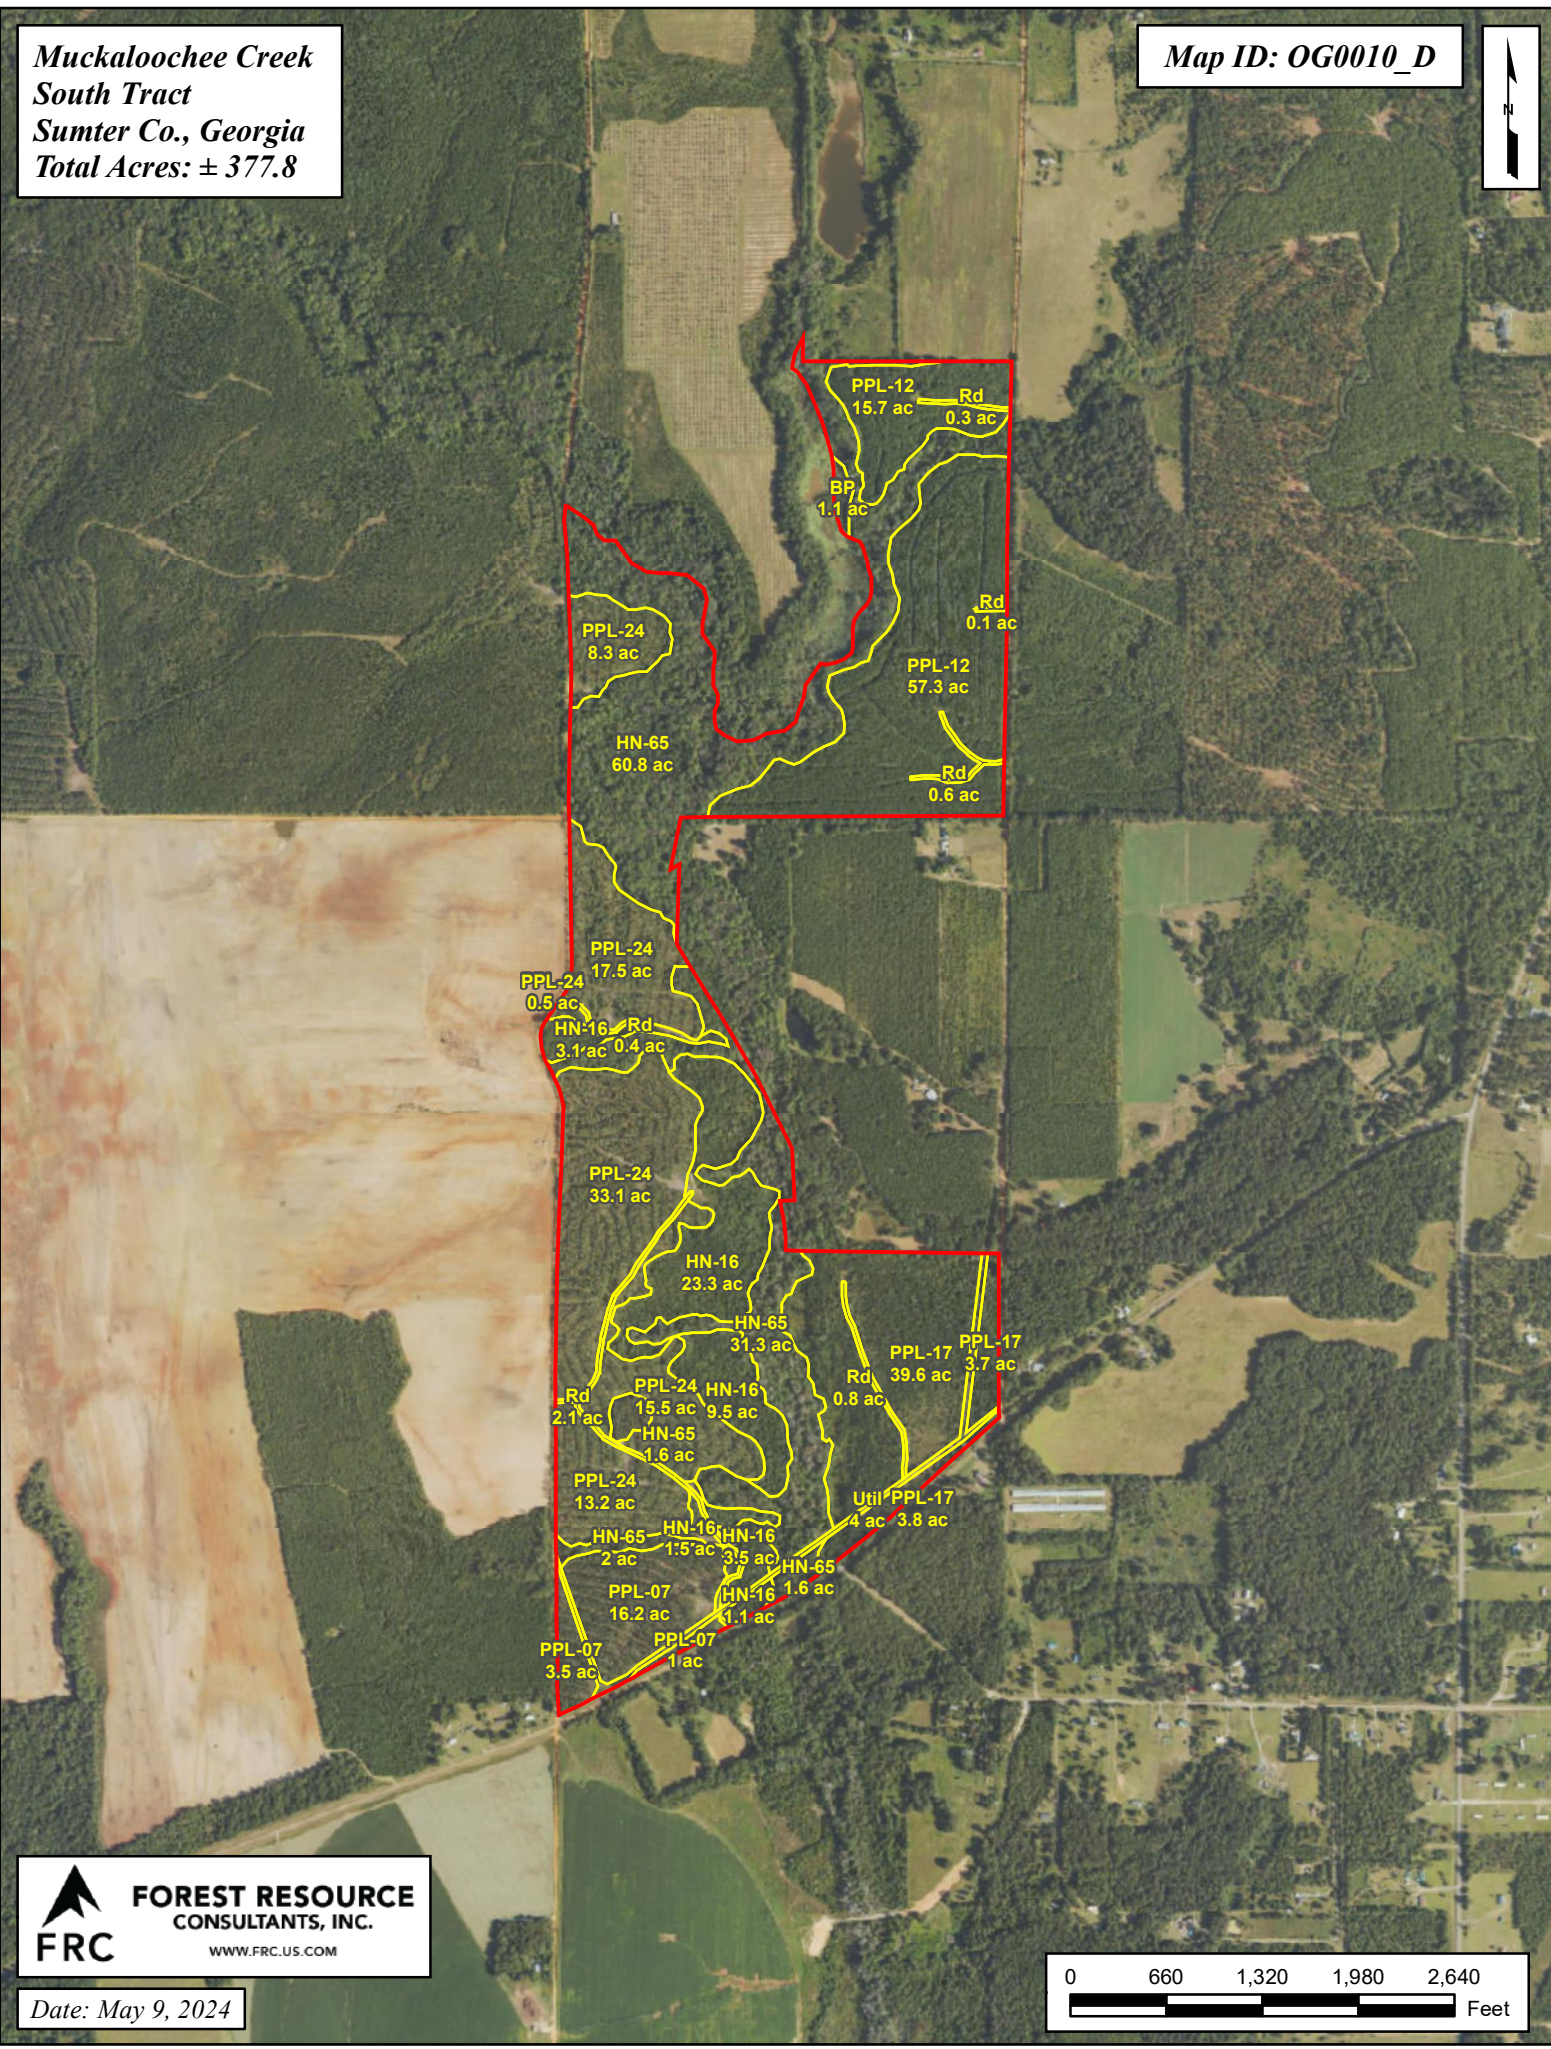

**Muckaloochee Creek
South Tract
Sumter Co., Georgia
Total Acres: ± 377.8**

Map ID: OG0010_D

 **FOREST RESOURCE
CONSULTANTS, INC.**
WWW.FRC.US.COM

Date: May 9, 2024