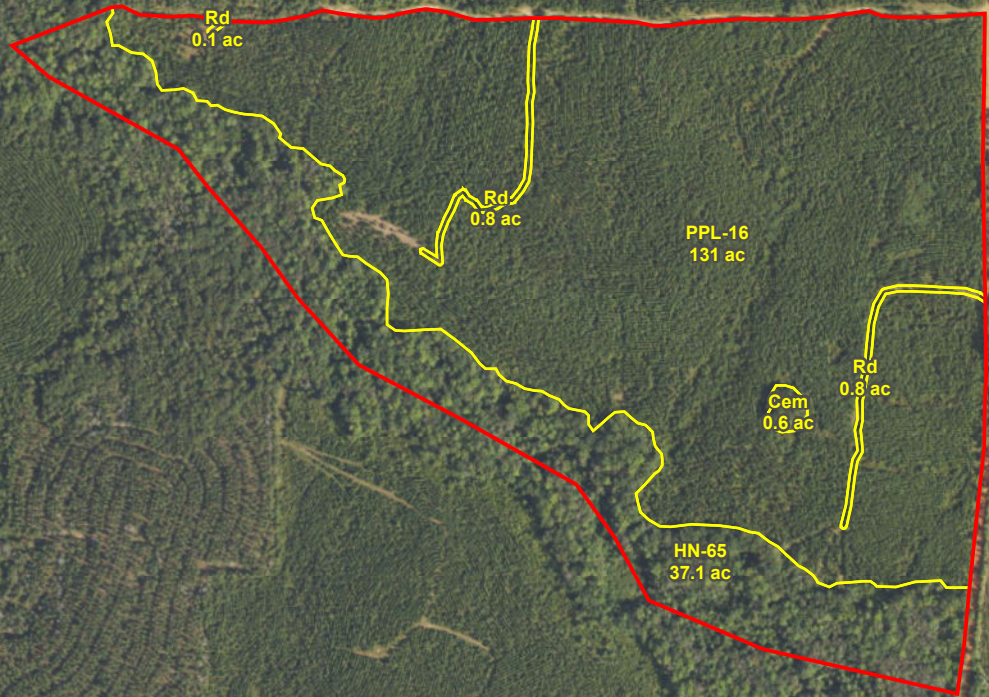

**Muckaloochee Creek  
North Tract  
Sumter Co., Georgia  
Total Acres: ± 170.4**

**Map ID: OG0010\_E**

 **FOREST RESOURCE  
CONSULTANTS, INC.**  
WWW.FRC.US.COM

Date: May 9, 2024