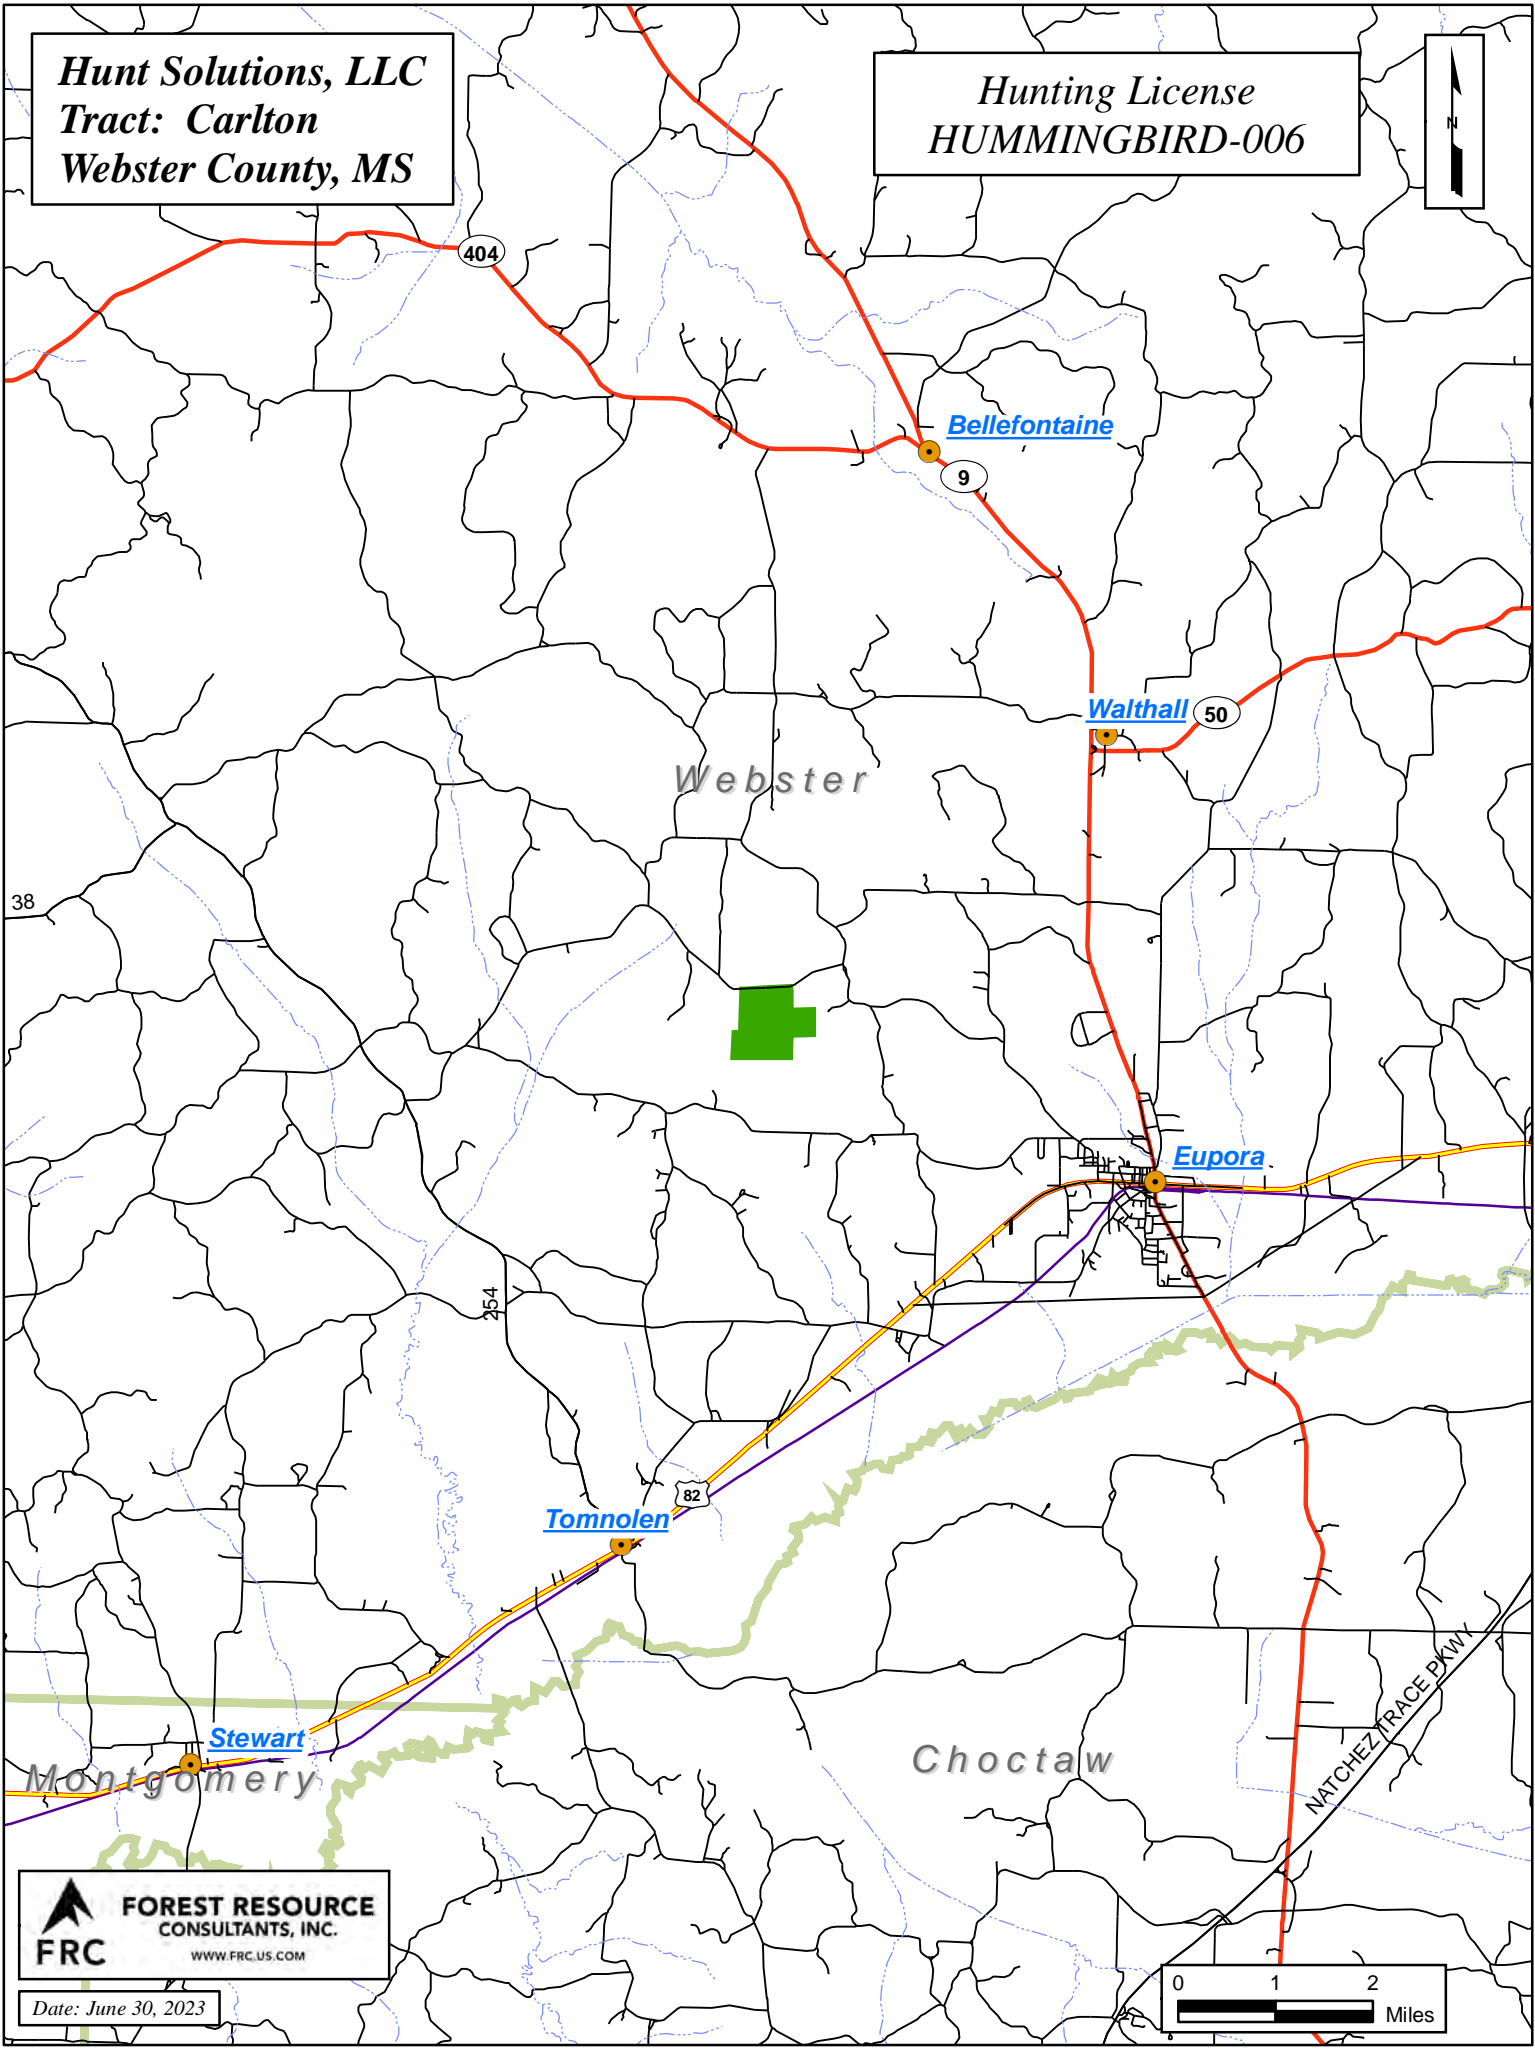

Hunt Solutions, LLC
Tract: Carlton
Webster County, MS

Hunting License
HUMMINGBIRD-006

Webster

Choctaw

NATCHEZ TRACE PKWY

 **FOREST RESOURCE**
CONSULTANTS, INC.
WWW.FRC.US.COM

Date: June 30, 2023

0 1 2
Miles