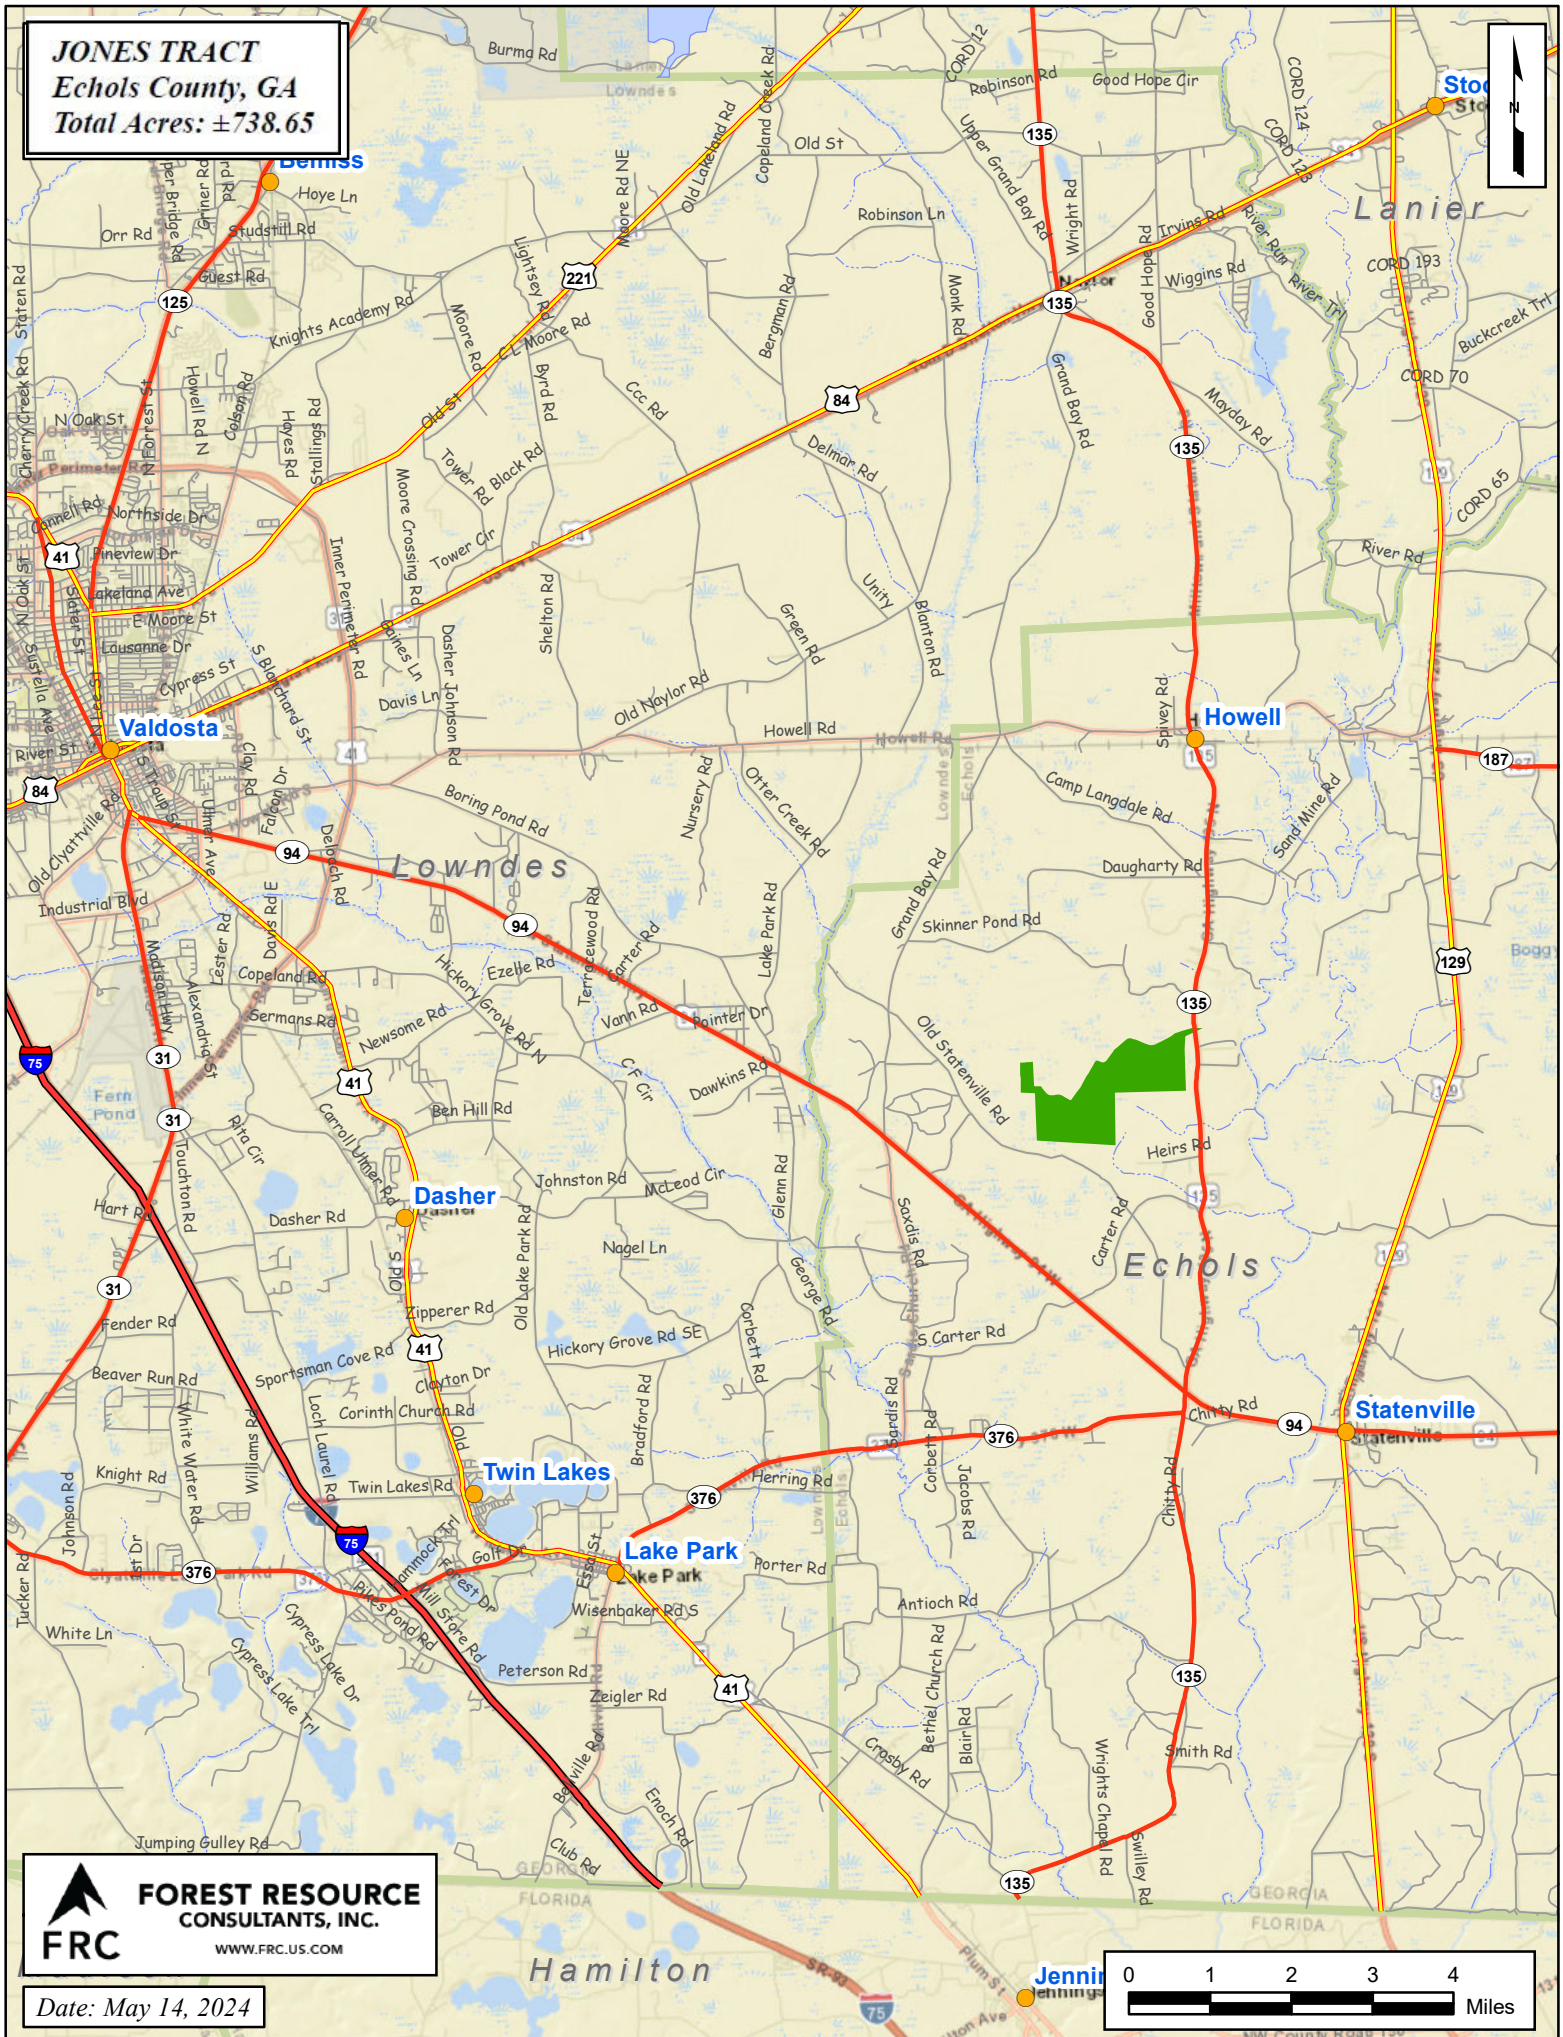

JONES TRACT
Echols County, GA
Total Acres: ±738.65

 **FOREST RESOURCE CONSULTANTS, INC.**
WWW.FRC.US.COM

Date: May 14, 2024