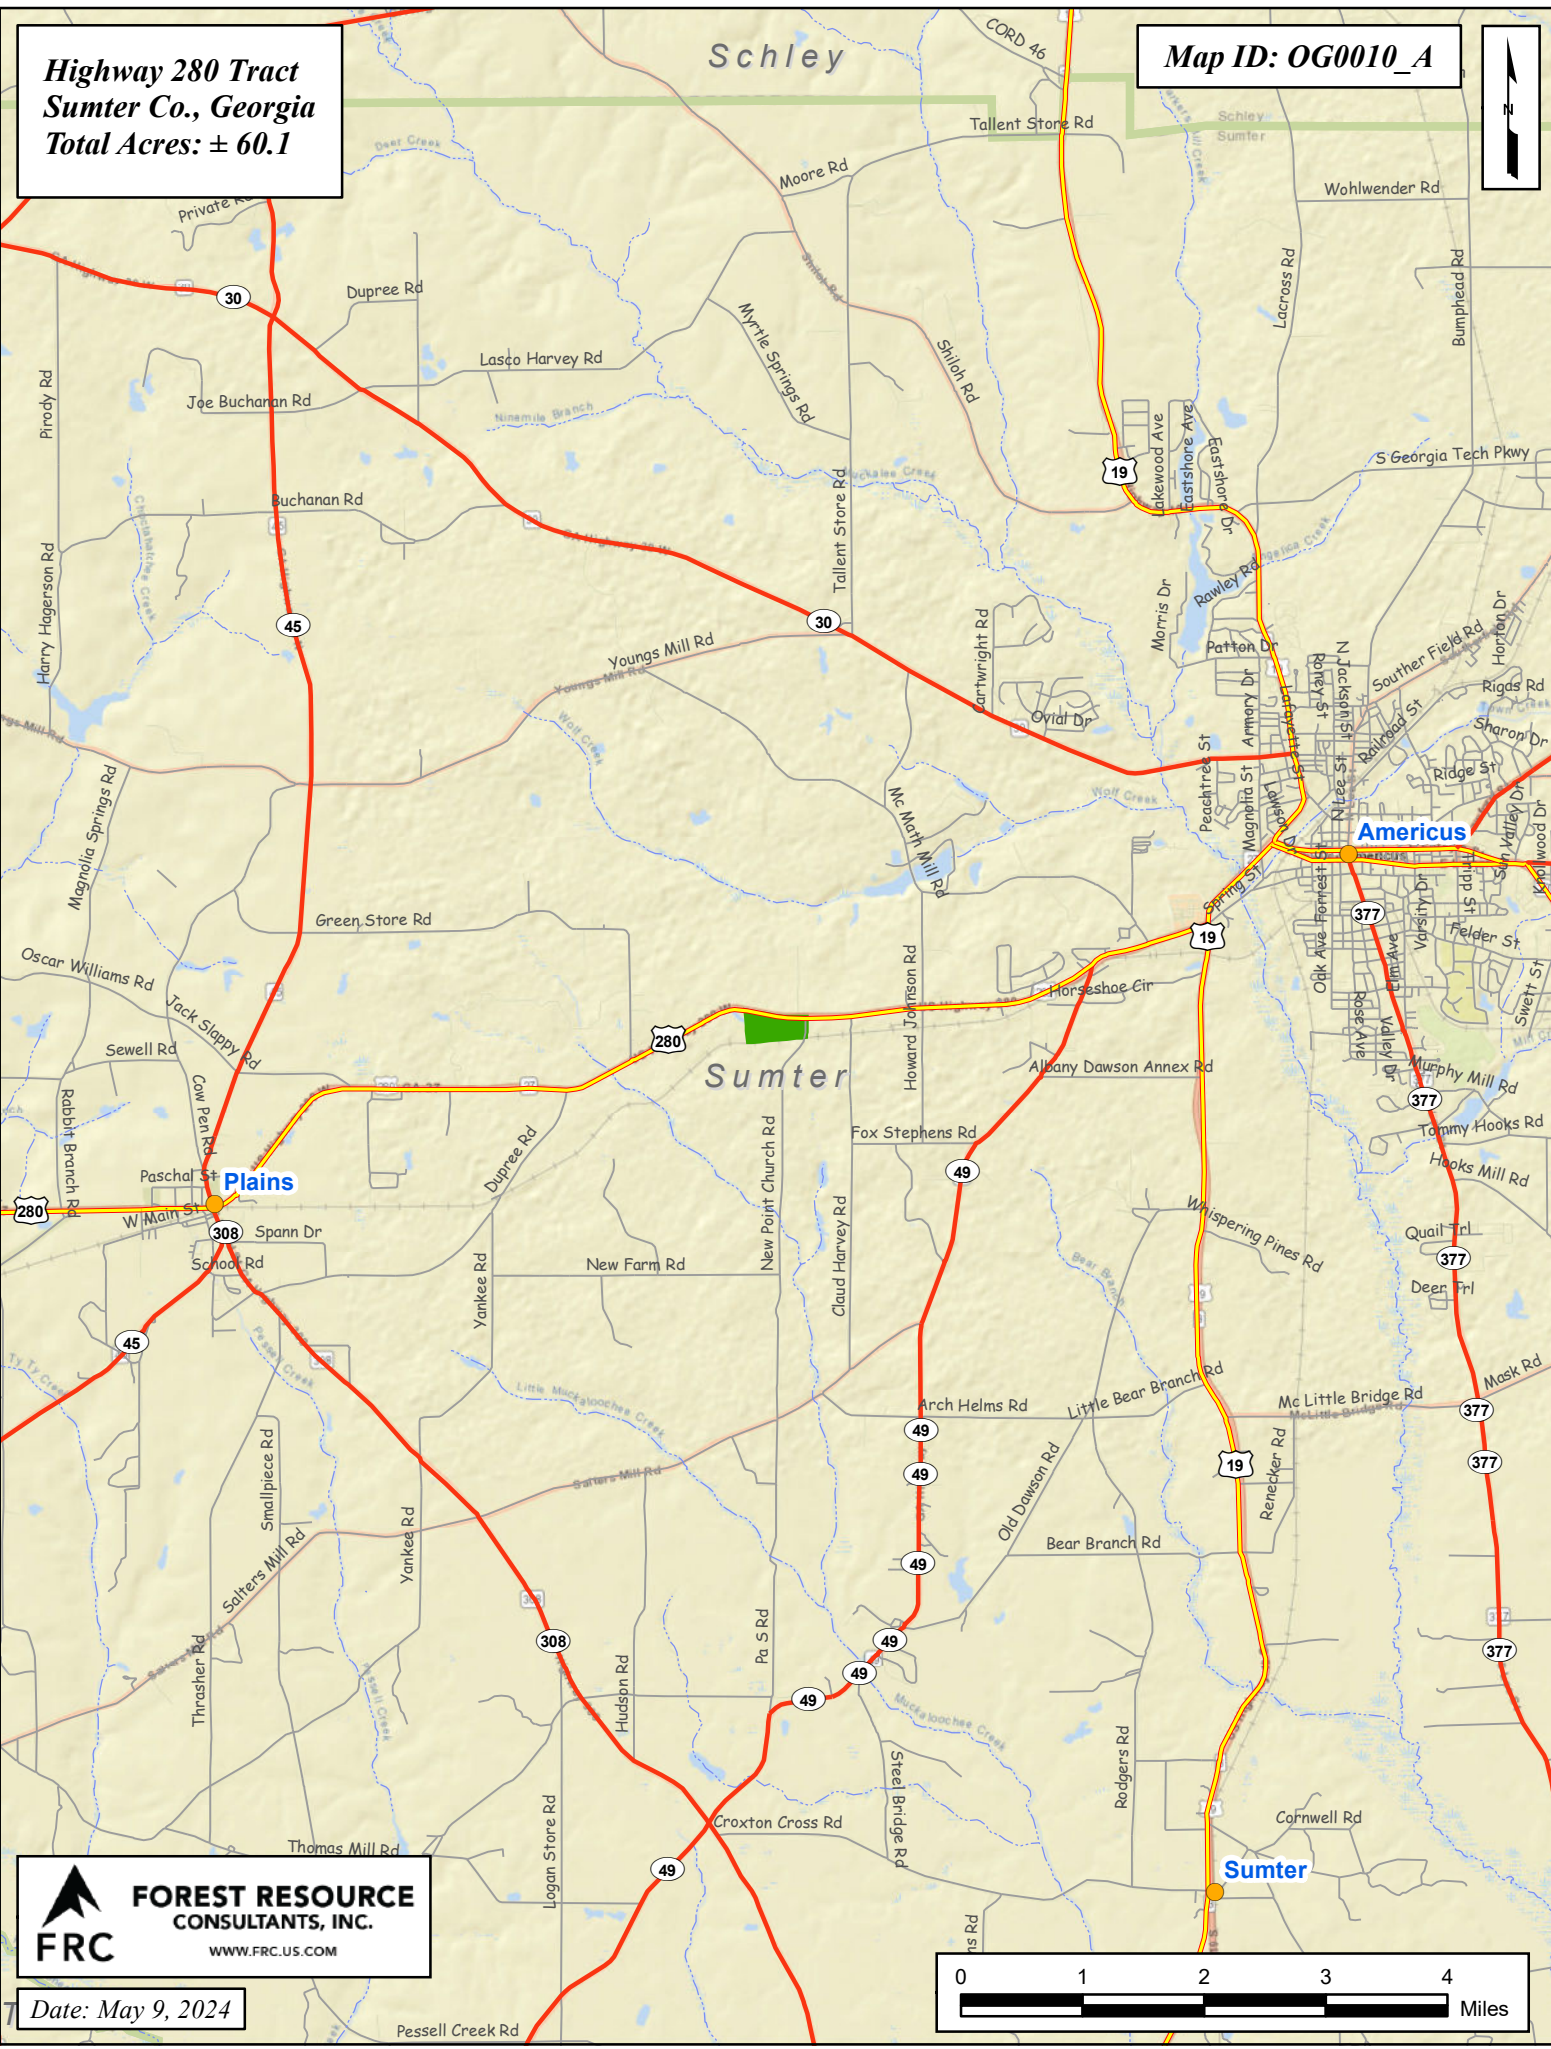

Highway 280 Tract
Sumter Co., Georgia
Total Acres: ± 60.1

Map ID: OG0010_A

 **FOREST RESOURCE CONSULTANTS, INC.**
WWW.FRC.US.COM

Date: May 9, 2024