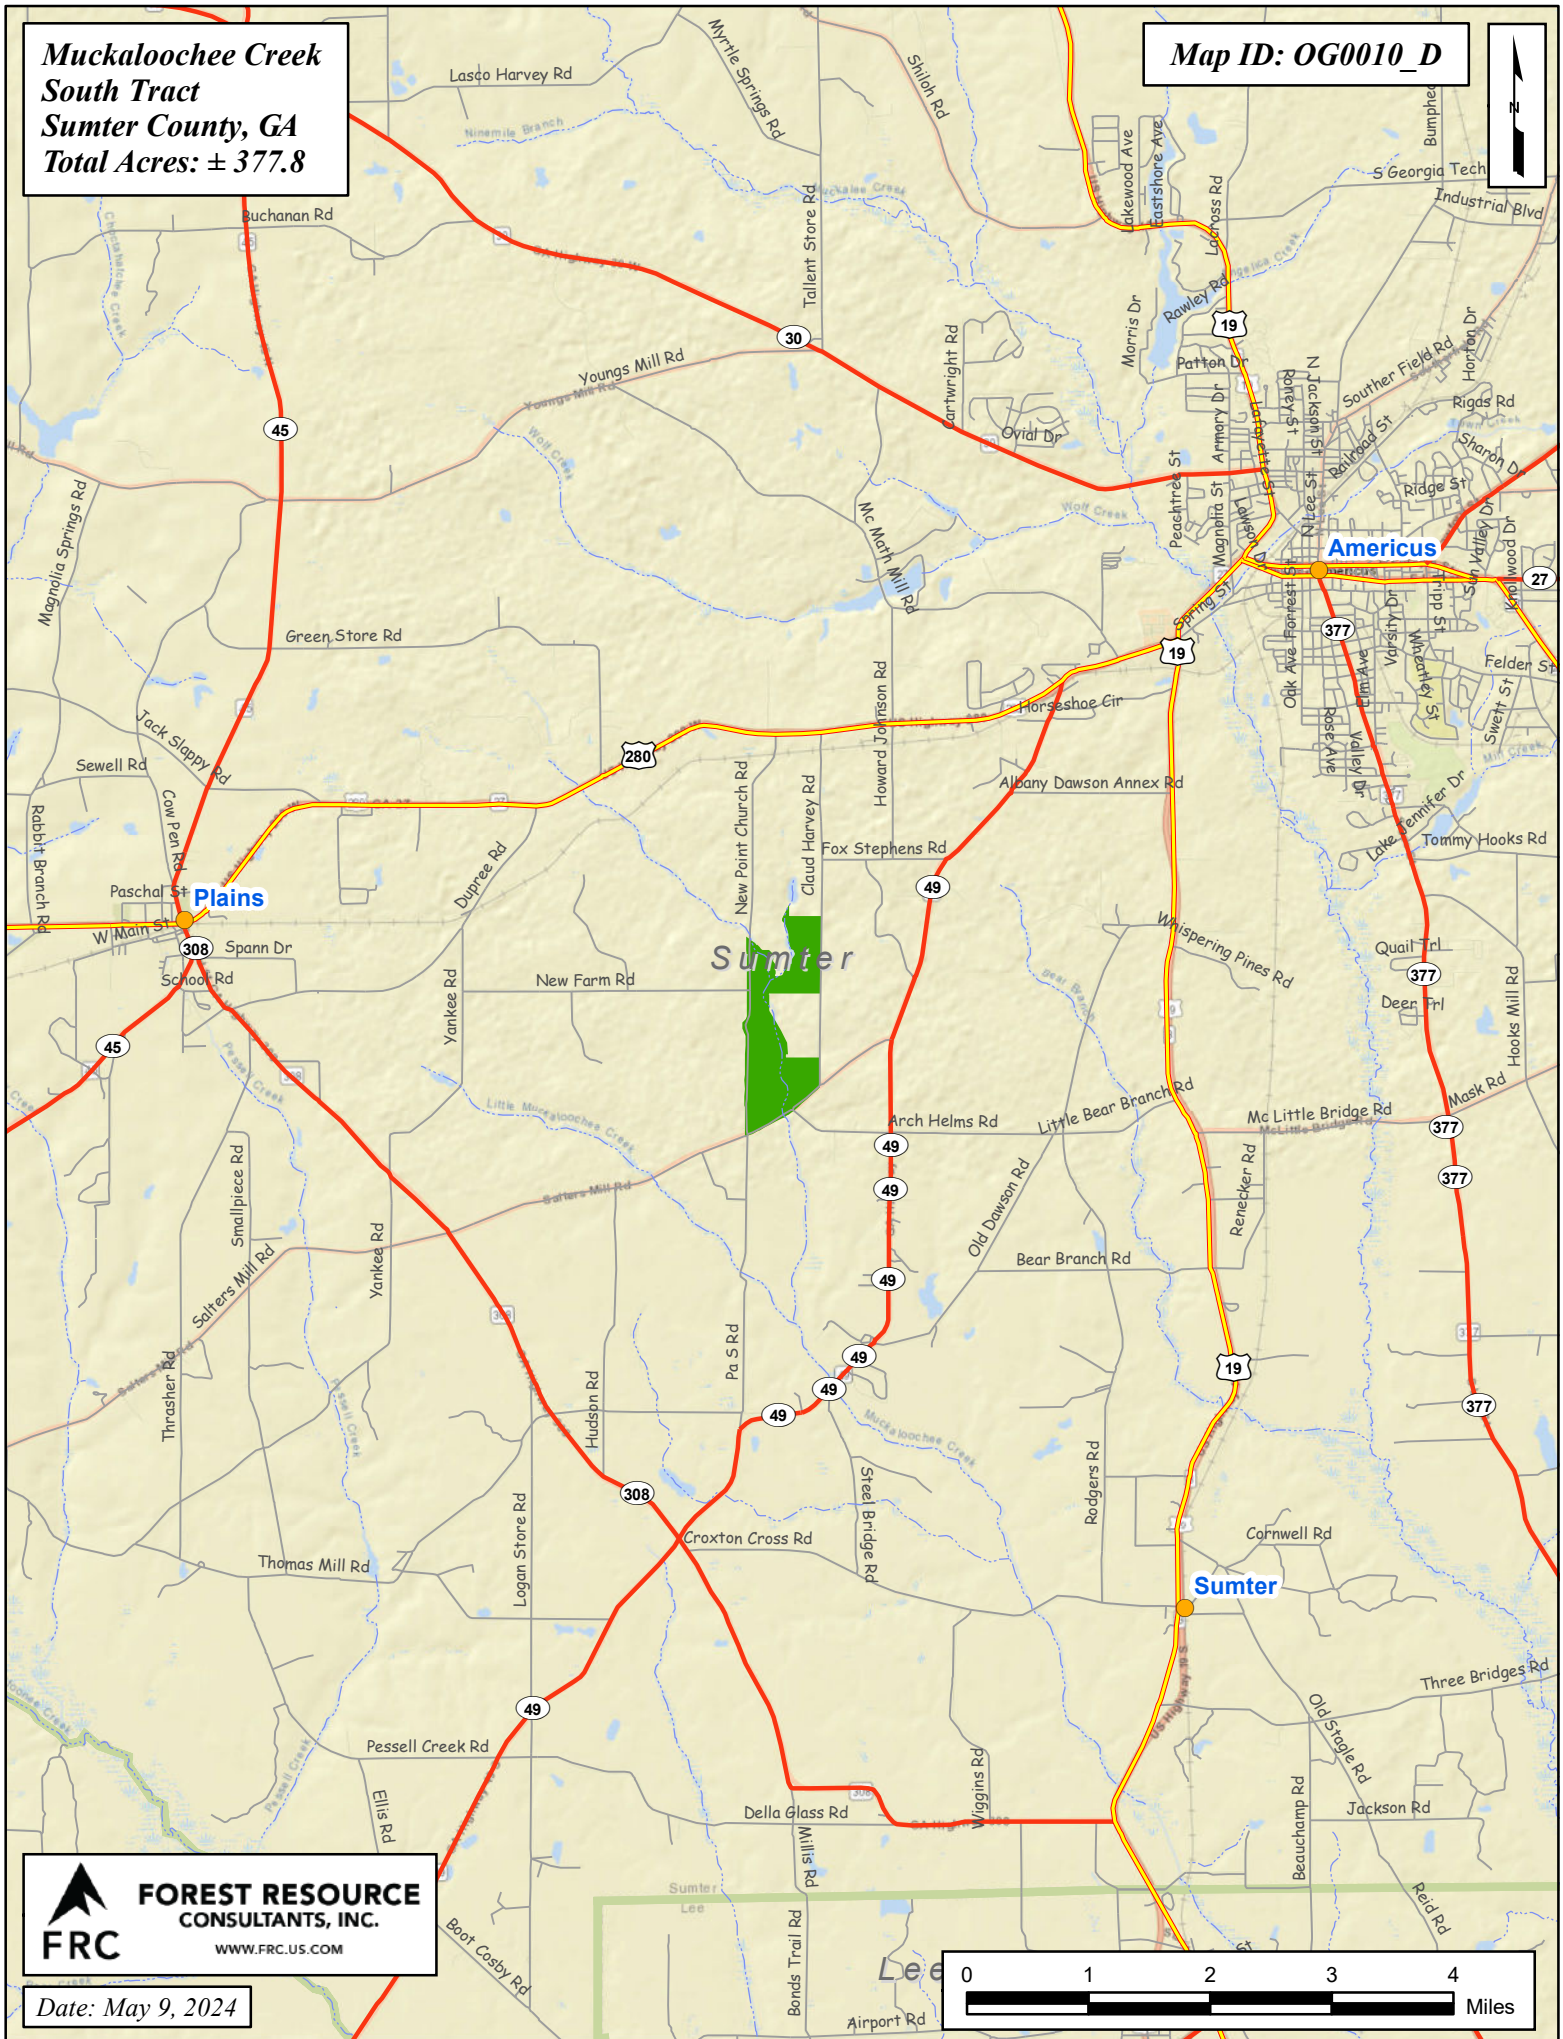

**Muckaloochee Creek
South Tract
Sumter County, GA
Total Acres: ± 377.8**

Map ID: OG0010_D

 **FOREST RESOURCE
CONSULTANTS, INC.**
WWW.FRC.US.COM

Date: May 9, 2024