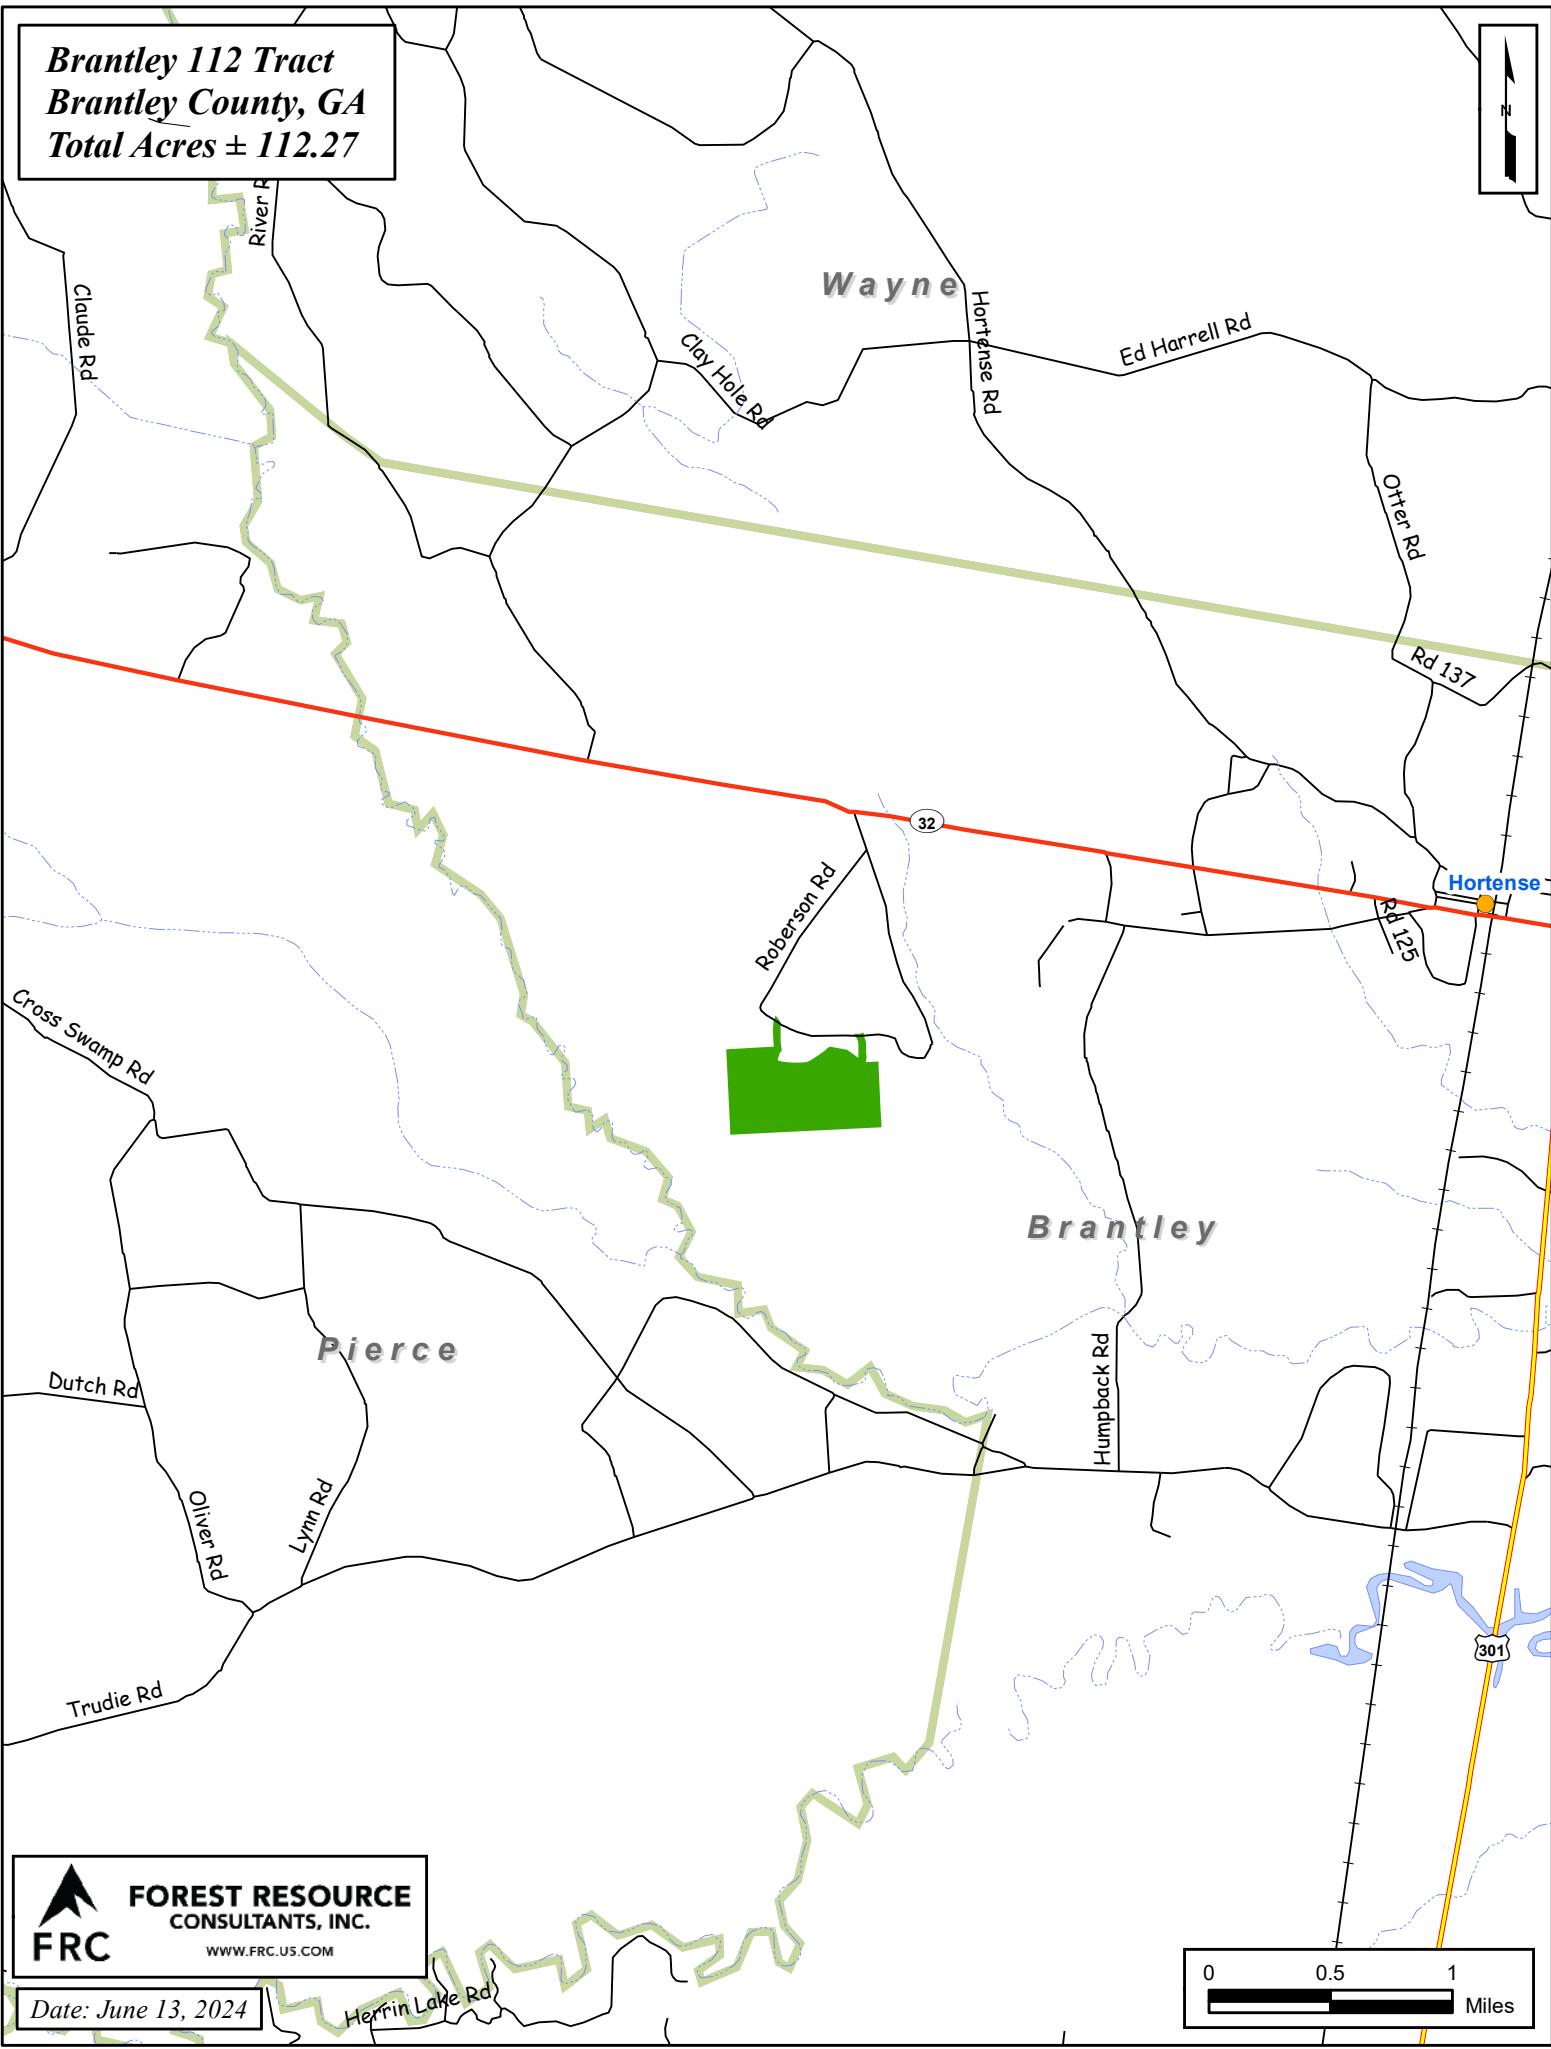

Brantley 112 Tract
Brantley County, GA
Total Acres ± 112.27

 **FOREST RESOURCE CONSULTANTS, INC.**
WWW.FRC.US.COM

Date: June 13, 2024