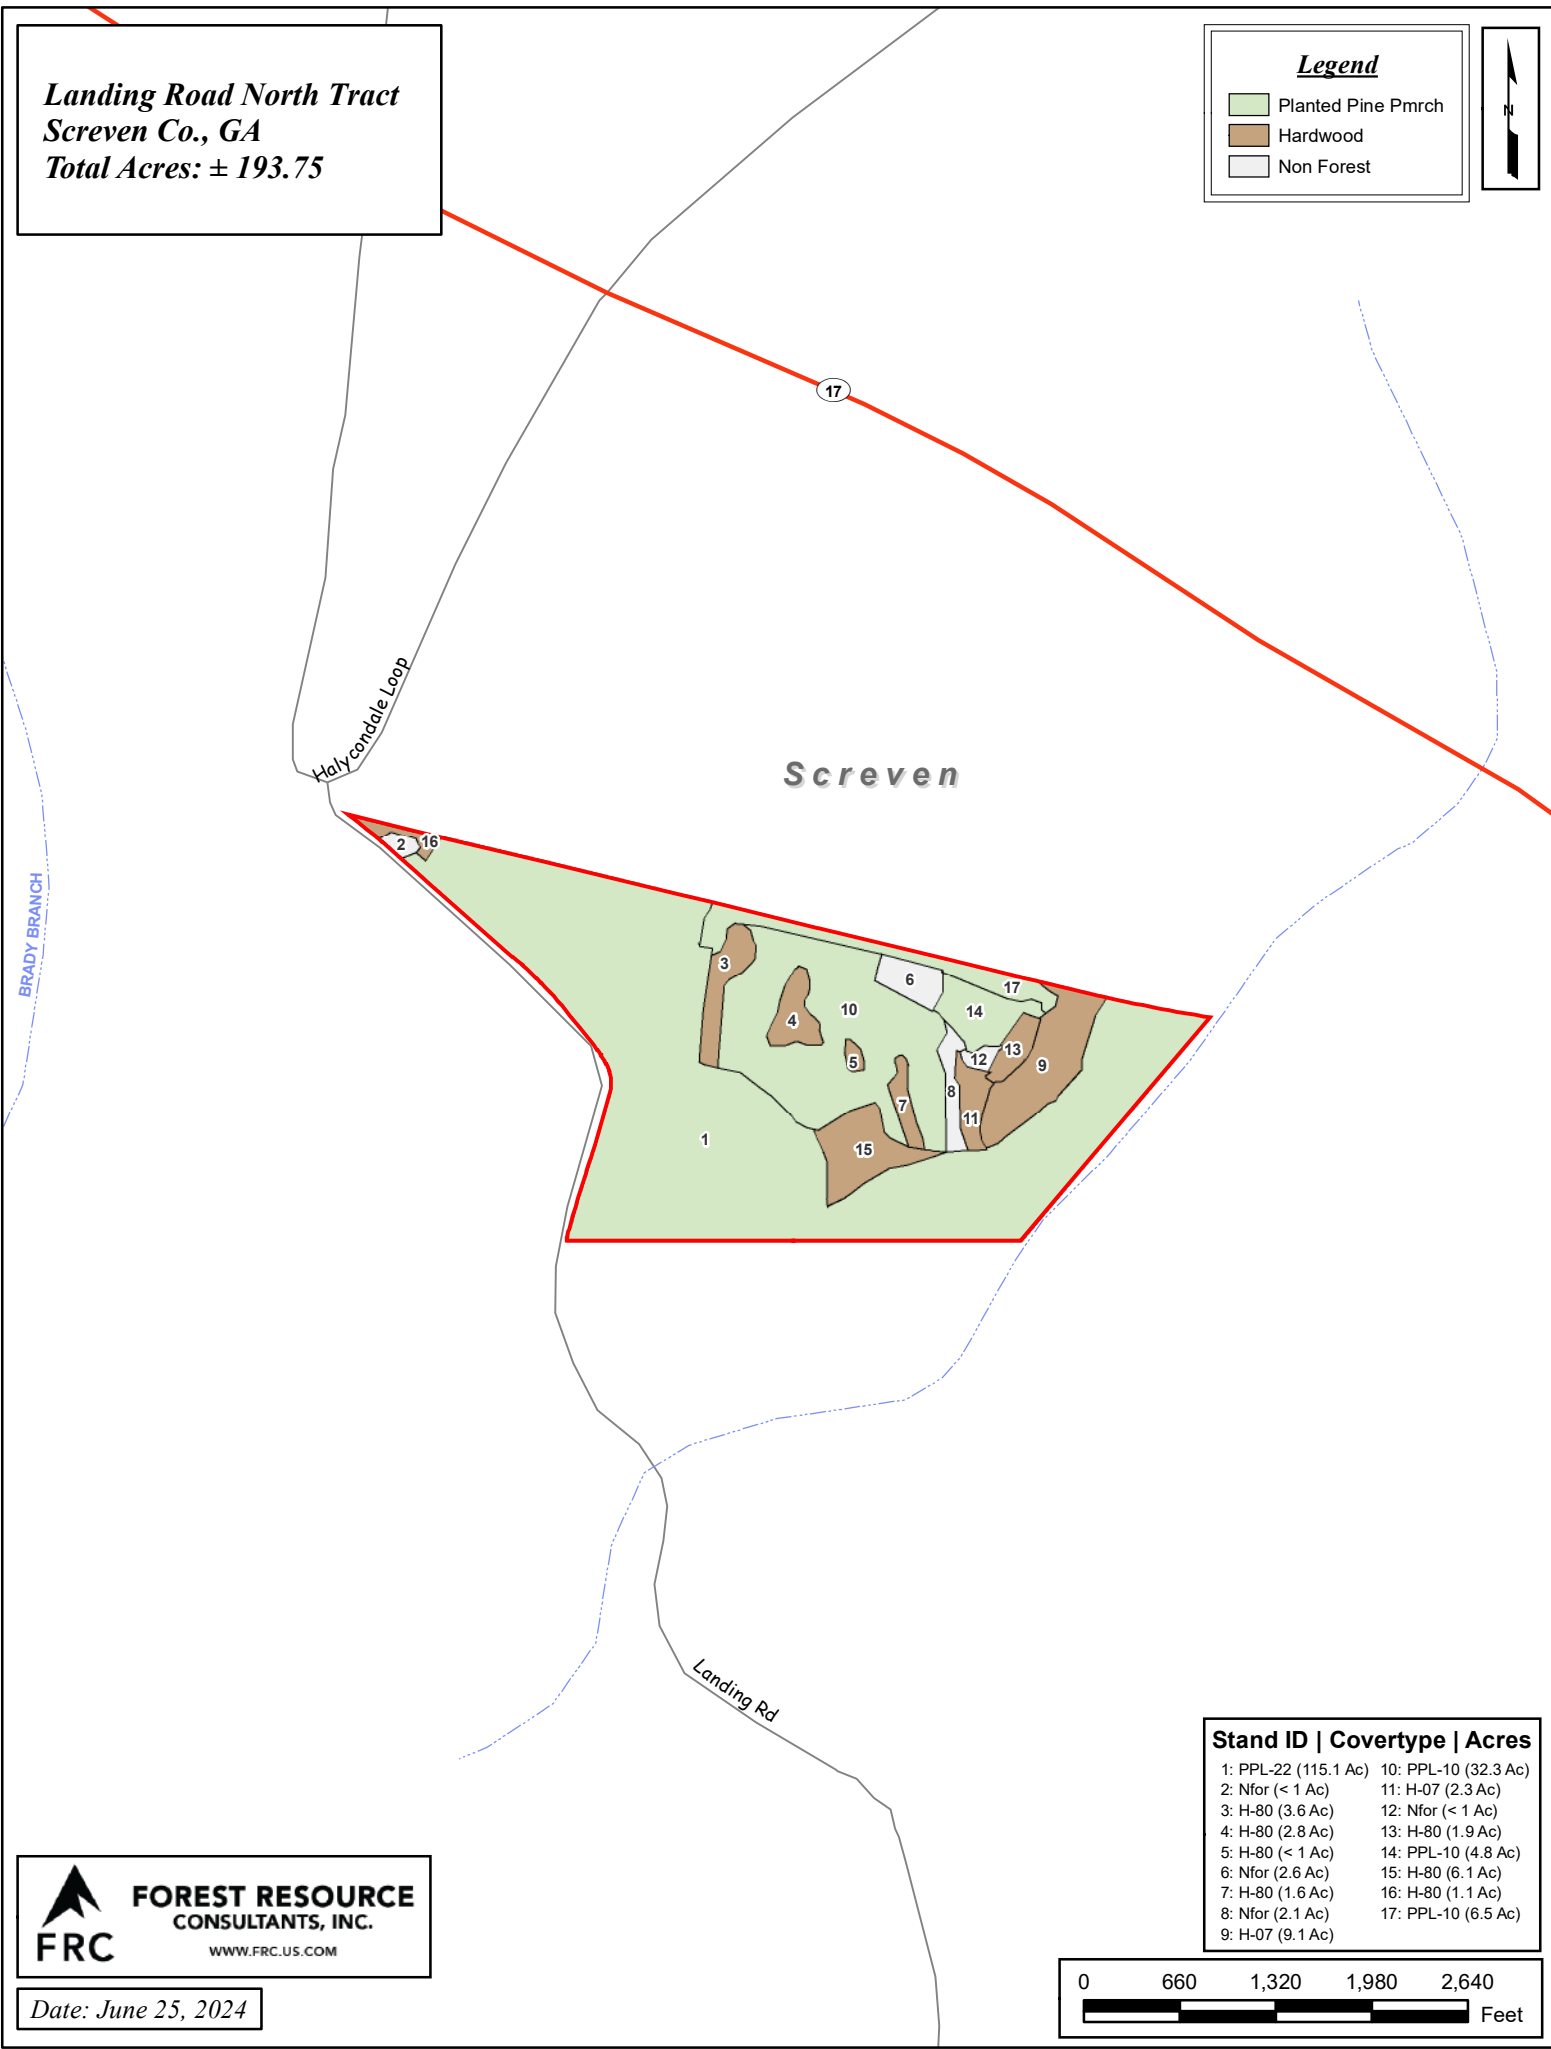

**Landing Road North Tract**  
**Screven Co., GA**  
**Total Acres: ± 193.75**

**Legend**

- Planted Pine Pmrch
- Hardwood
- Non Forest

Stand ID	Covertypes	Acres
1:	PPL-22	(115.1 Ac)
2:	Nfor	(< 1 Ac)
3:	H-80	(3.6 Ac)
4:	H-80	(2.8 Ac)
5:	H-80	(< 1 Ac)
6:	Nfor	(2.6 Ac)
7:	H-80	(1.6 Ac)
8:	Nfor	(2.1 Ac)
9:	H-07	(9.1 Ac)
10:	PPL-10	(32.3 Ac)
11:	H-07	(2.3 Ac)
12:	Nfor	(< 1 Ac)
13:	H-80	(1.9 Ac)
14:	PPL-10	(4.8 Ac)
15:	H-80	(6.1 Ac)
16:	H-80	(1.1 Ac)
17:	PPL-10	(6.5 Ac)