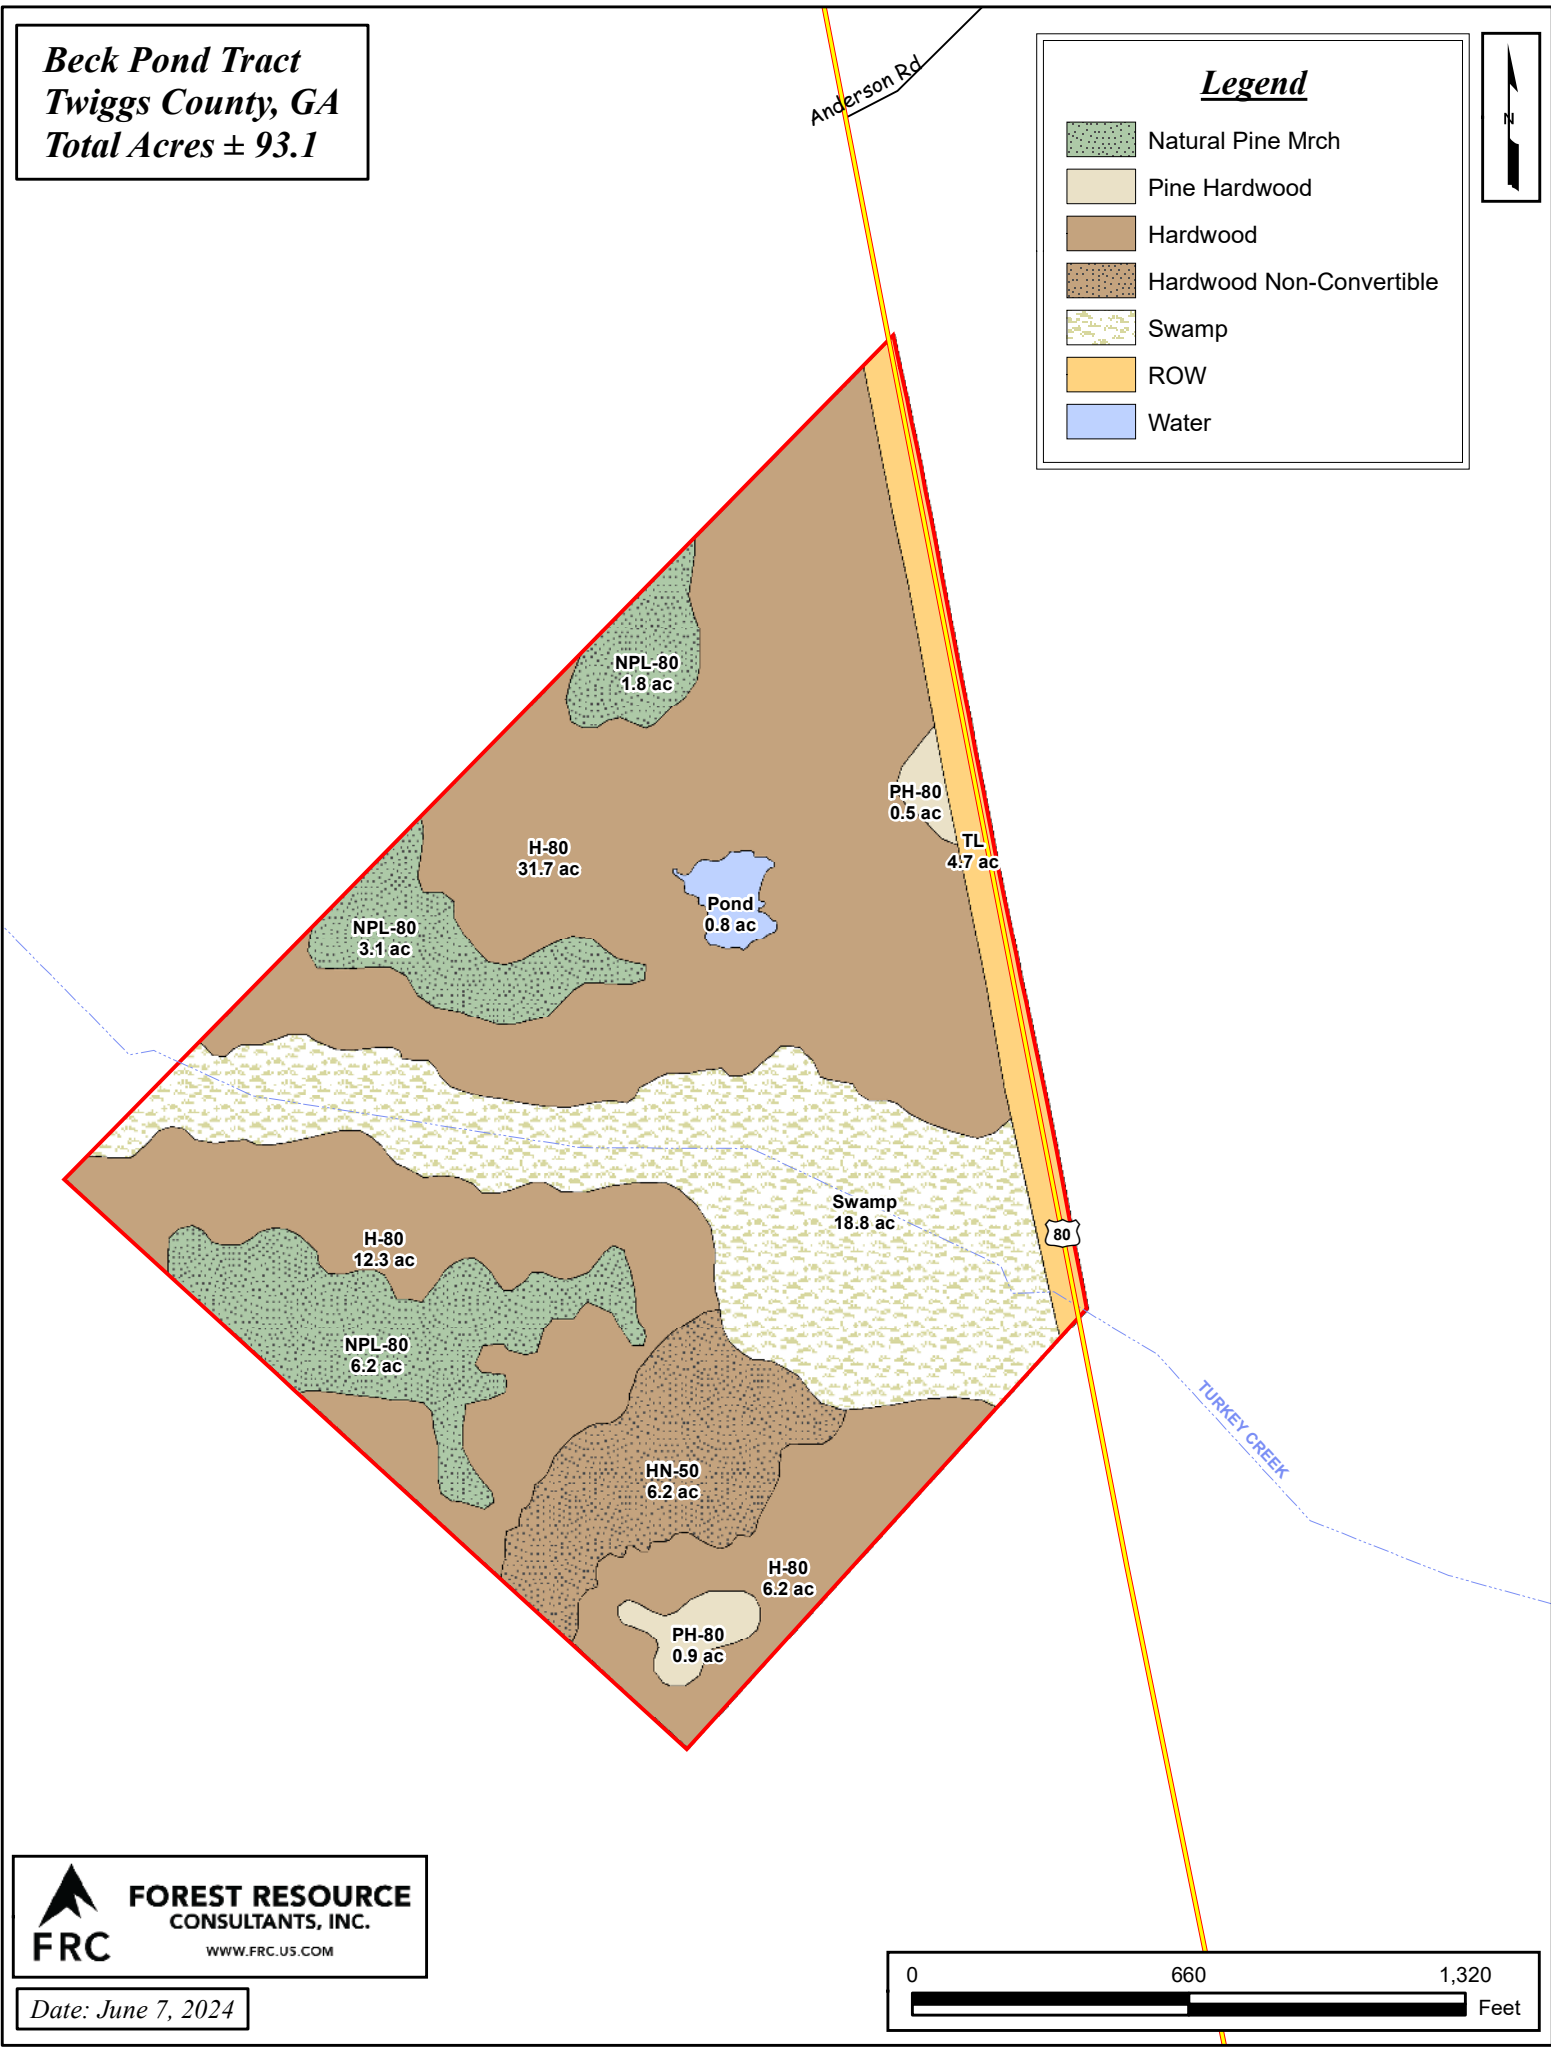

Beck Pond Tract
Twiggs County, GA
Total Acres ± 93.1

Anderson Rd

Legend

-  Natural Pine Mrch
-  Pine Hardwood
-  Hardwood
-  Hardwood Non-Convertible
-  Swamp
-  ROW
-  Water

 **FOREST RESOURCE CONSULTANTS, INC.**
 WWW.FRC.US.COM

Date: June 7, 2024