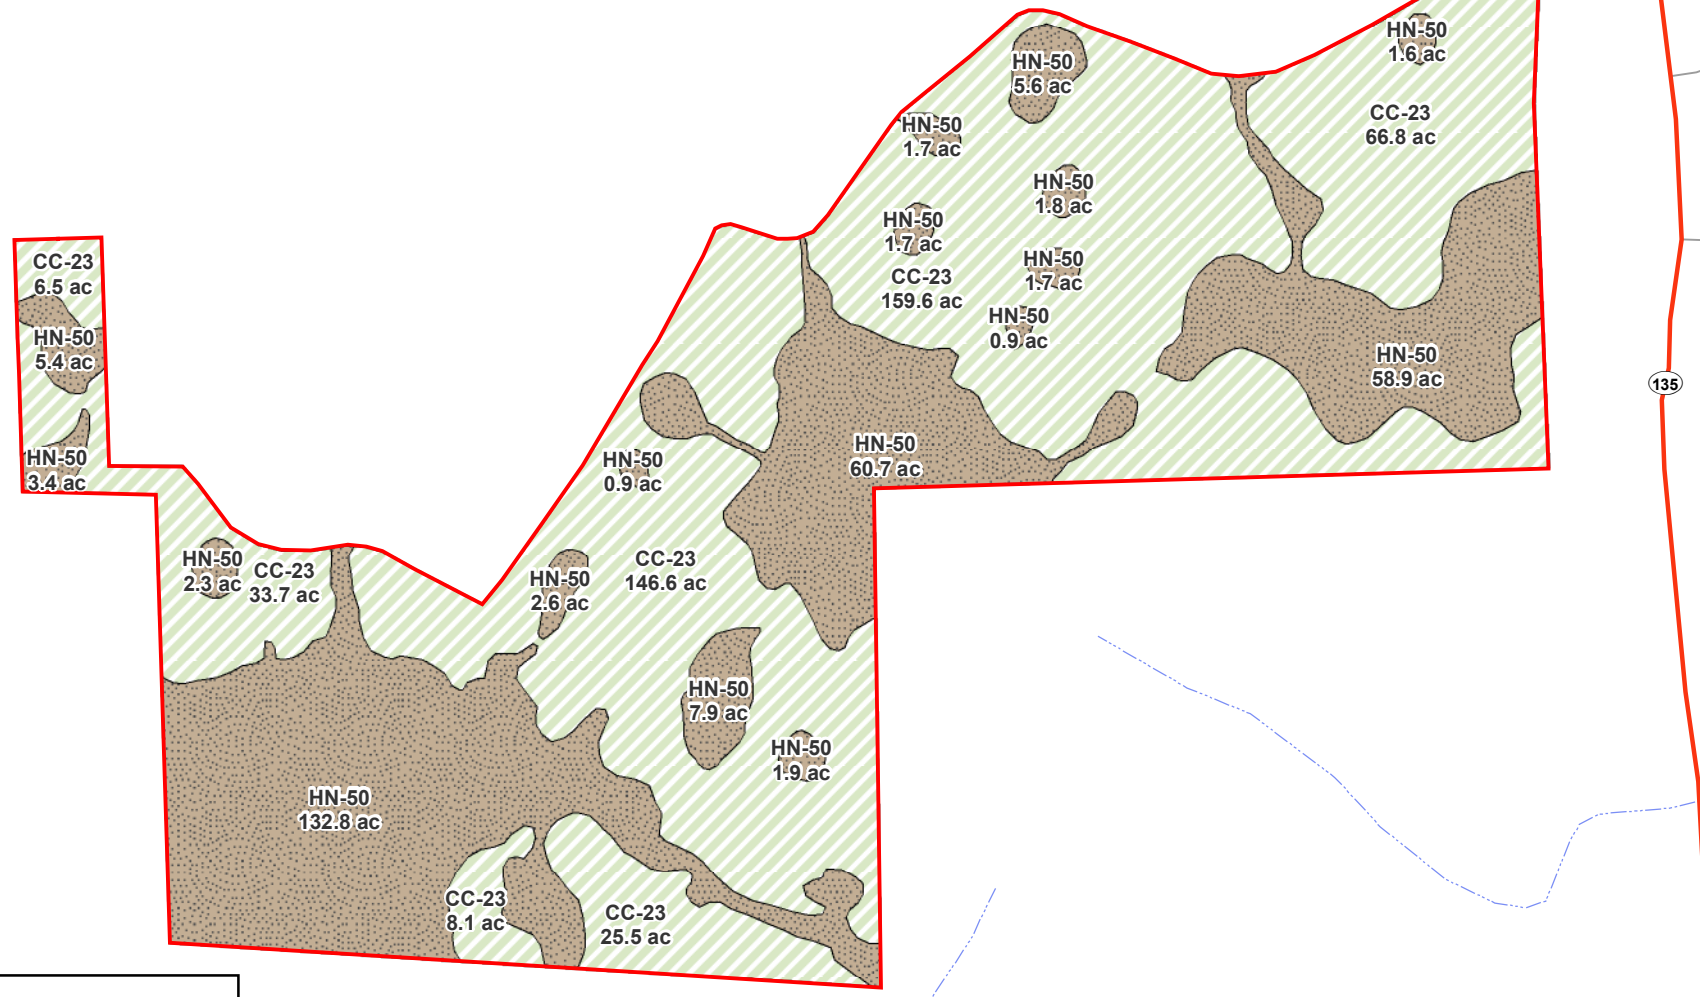

**JONES TRACT**  
Echols County, GA  
Total Acres: ±738.65

**Legend**

-  Clearcut
-  Hardwood Nonconvertible

 **FOREST RESOURCE CONSULTANTS, INC.**  
WWW.FRC.US.COM

Date: May 14, 2024

Old Statenville Rd