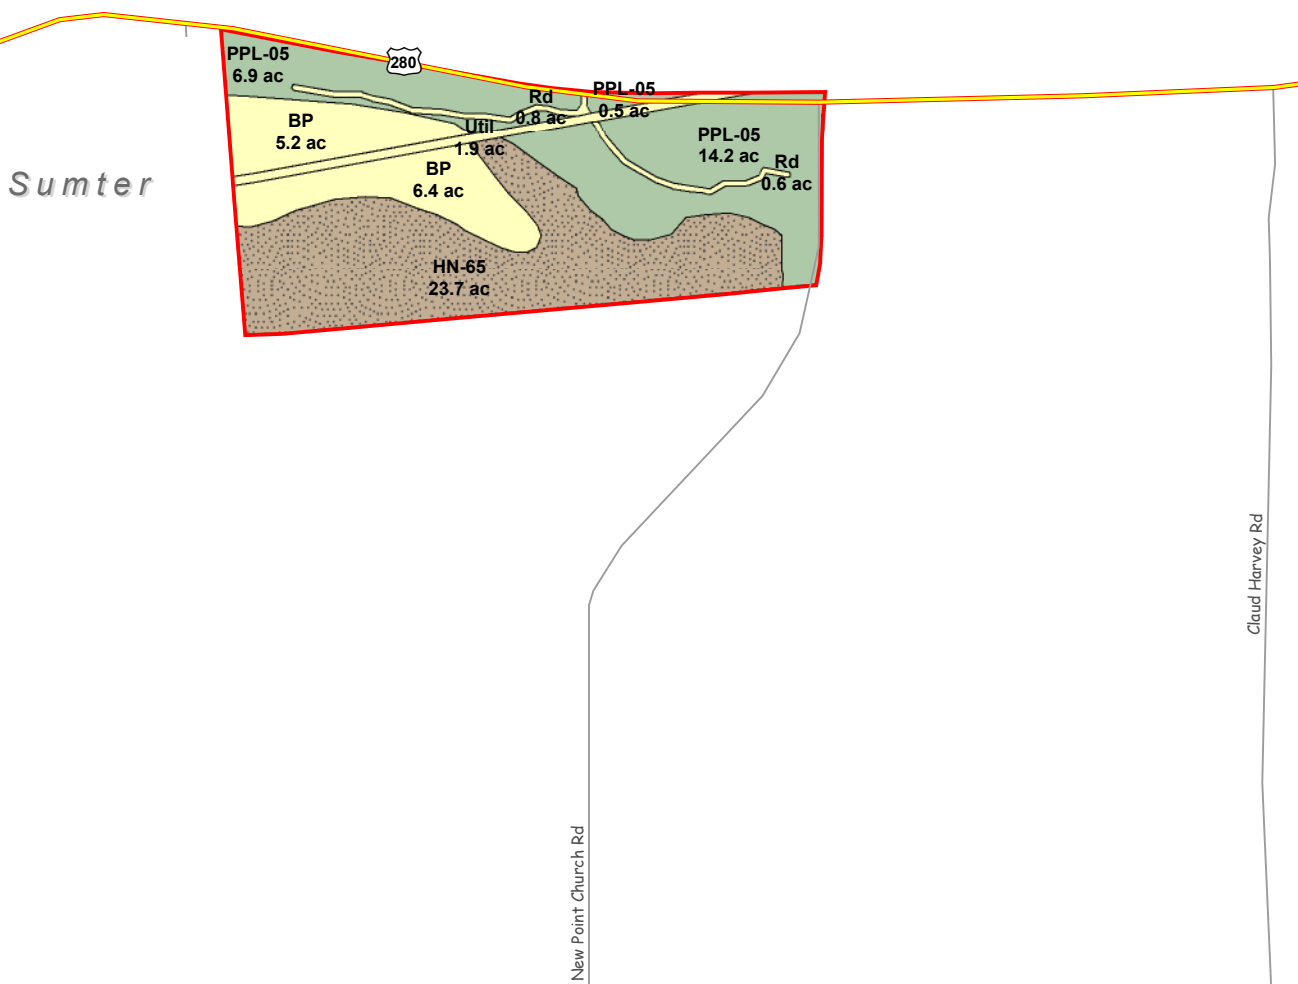

Highway 280 Tract
Sumter Co., Georgia
Total Acres: ± 60.1

Map ID: OG0010_A

Legend

-  Pine
-  Hardwood Bottomland
-  Non-Forest

Date: May 9, 2024