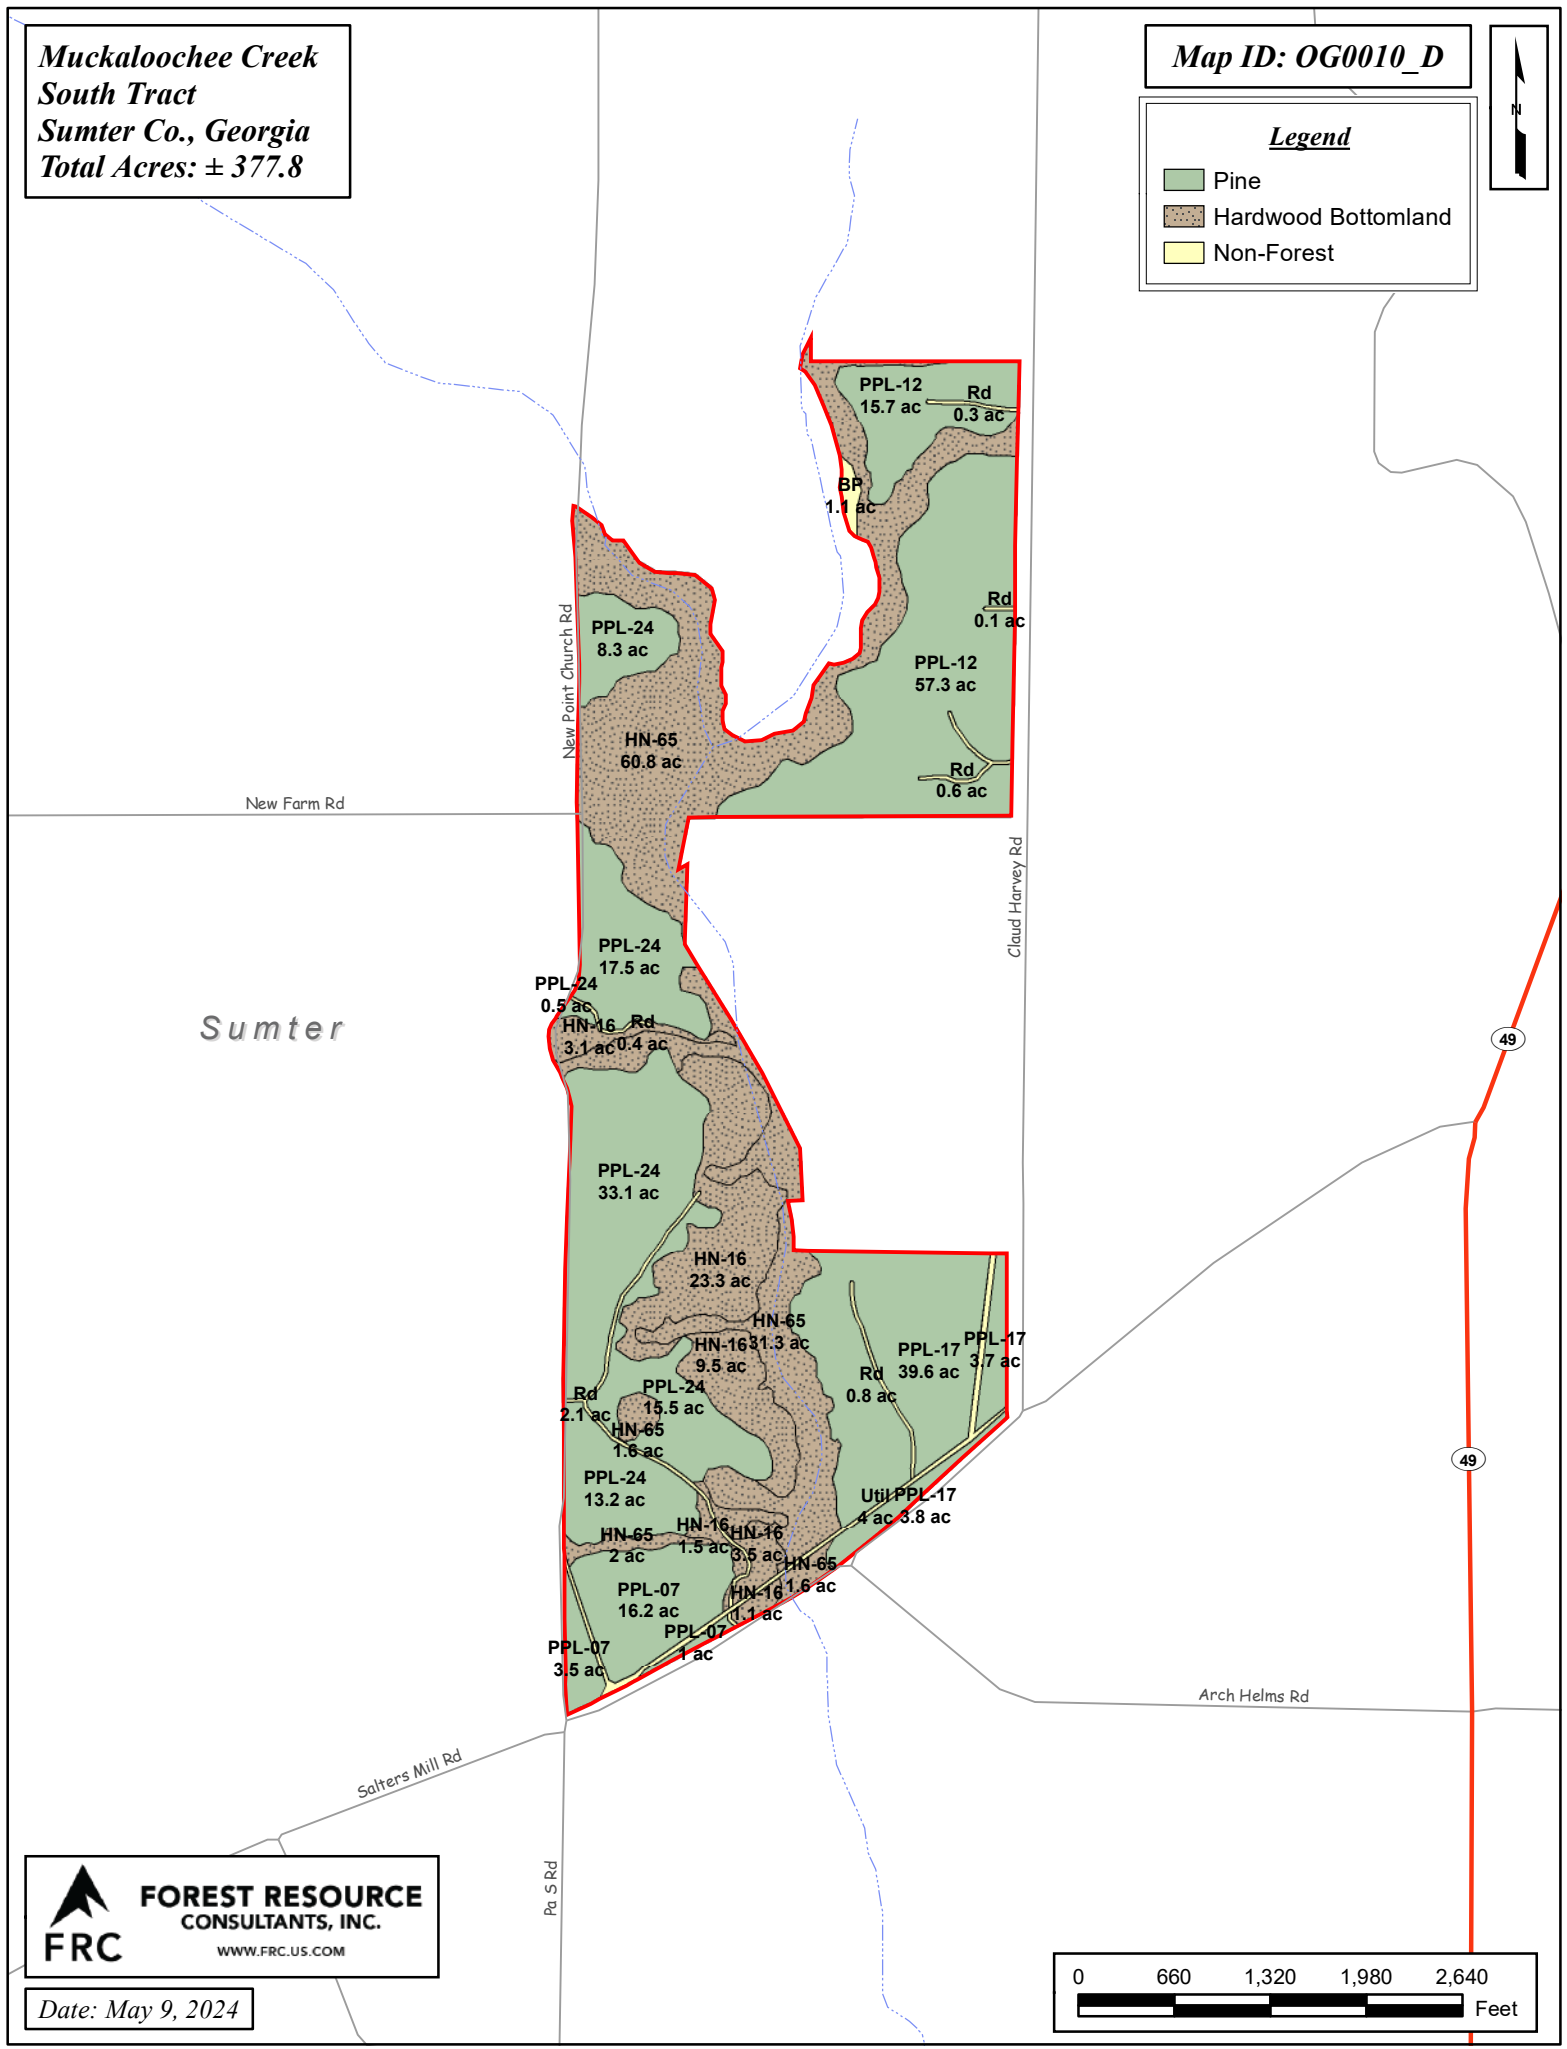

**Muckaloochee Creek
South Tract
Sumter Co., Georgia
Total Acres: ± 377.8**

Map ID: OG0010_D

Legend

- Pine
- Hardwood Bottomland
- Non-Forest

FRC
FOREST RESOURCE CONSULTANTS, INC.
 WWW.FRC.US.COM

Date: May 9, 2024