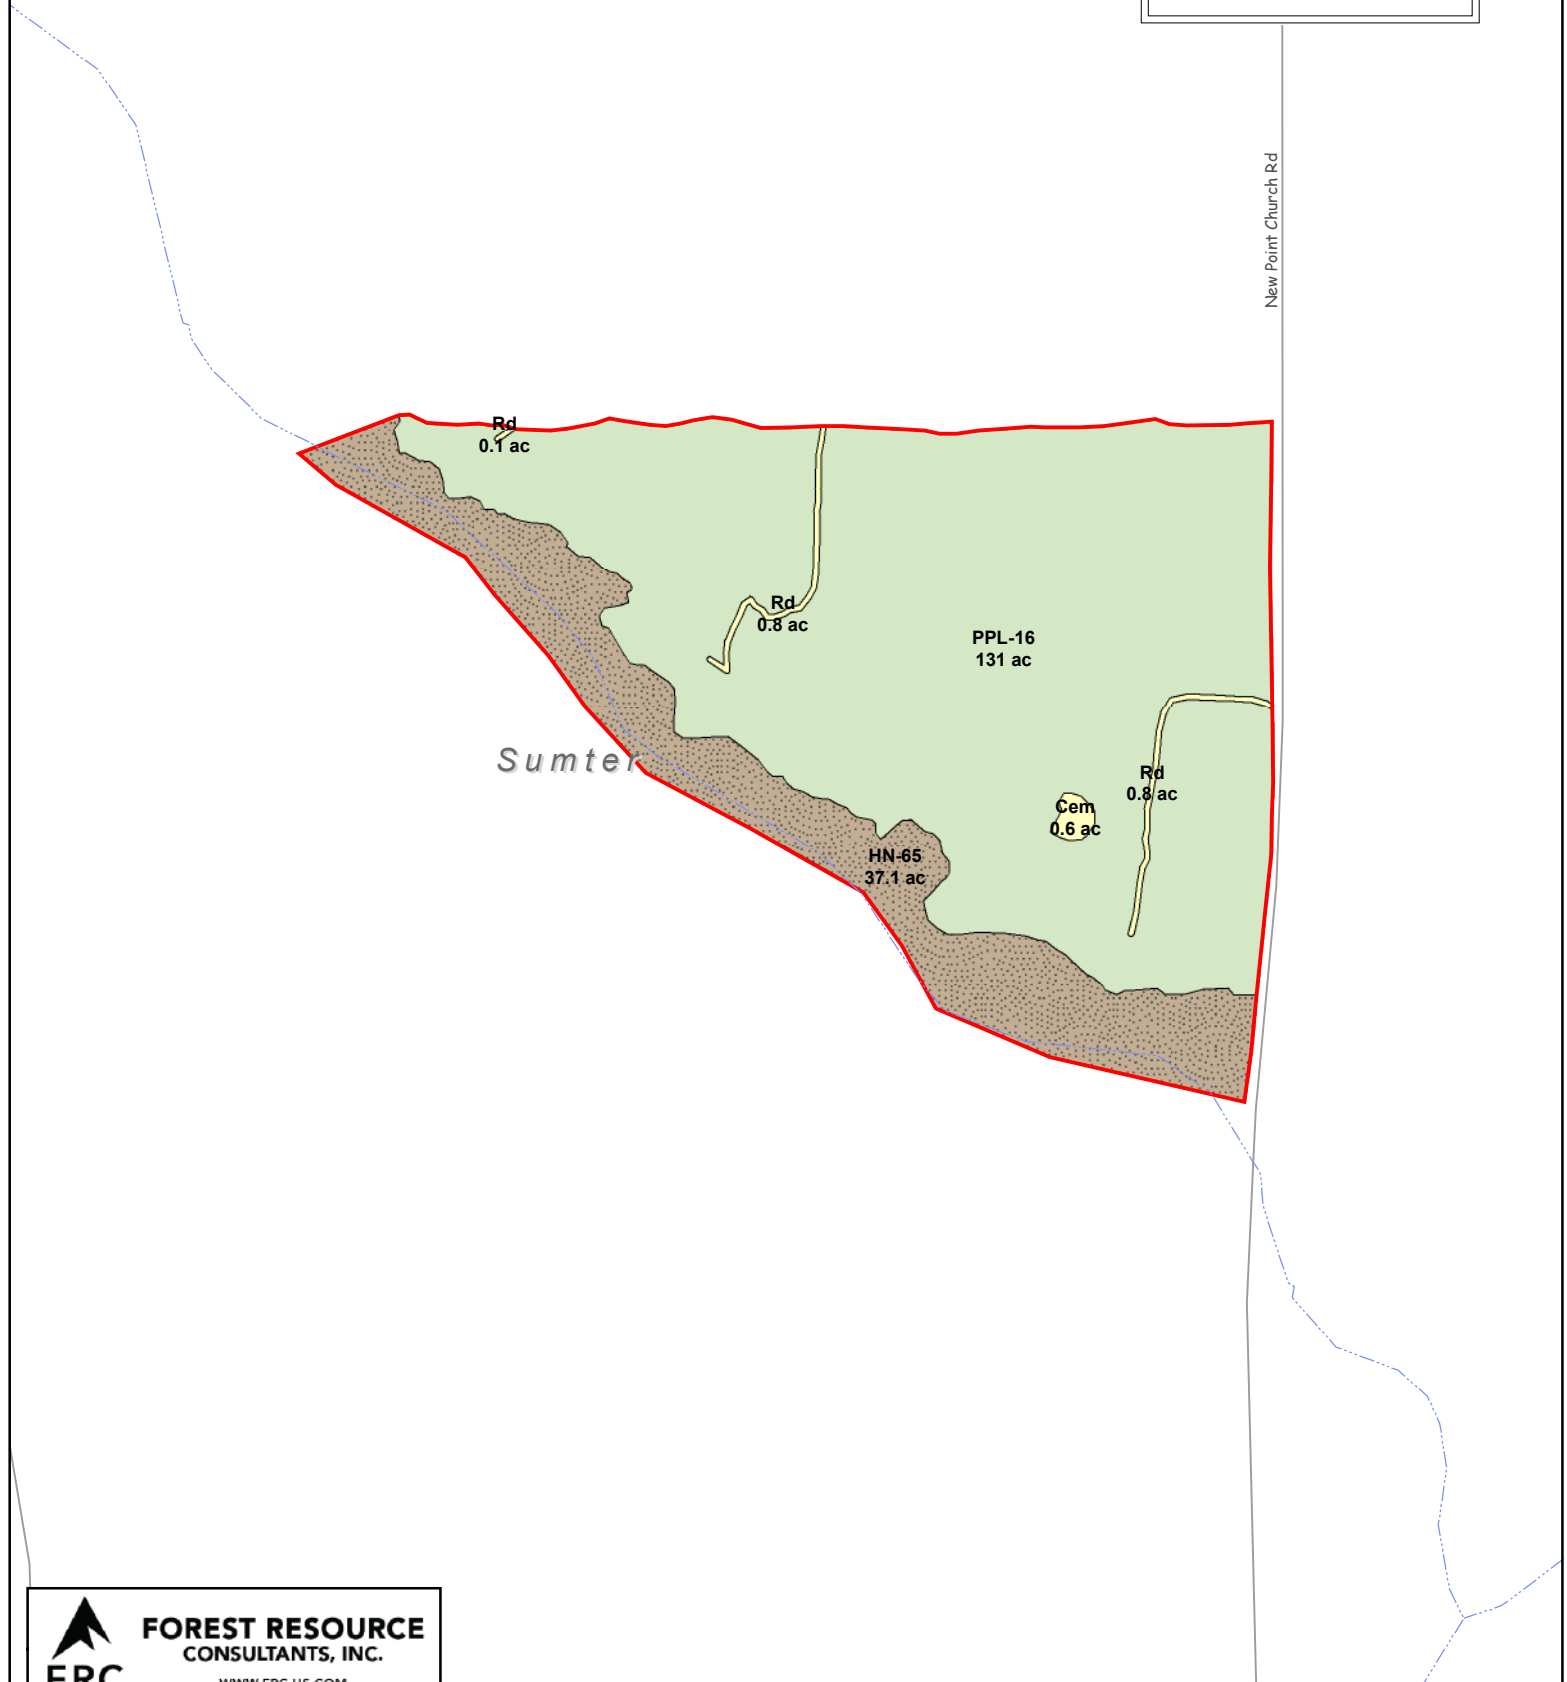

*Muckaloochee Creek
North Tract
Sumter Co., Georgia
Total Acres: ± 170.4*

Map ID: OG0010_E

Legend

-  Pine - Premerch
-  Hardwood Bottomland
-  Non-Forest

 **FOREST RESOURCE CONSULTANTS, INC.**
WWW.FRC.US.COM

Date: May 9, 2024

New Farm Rd