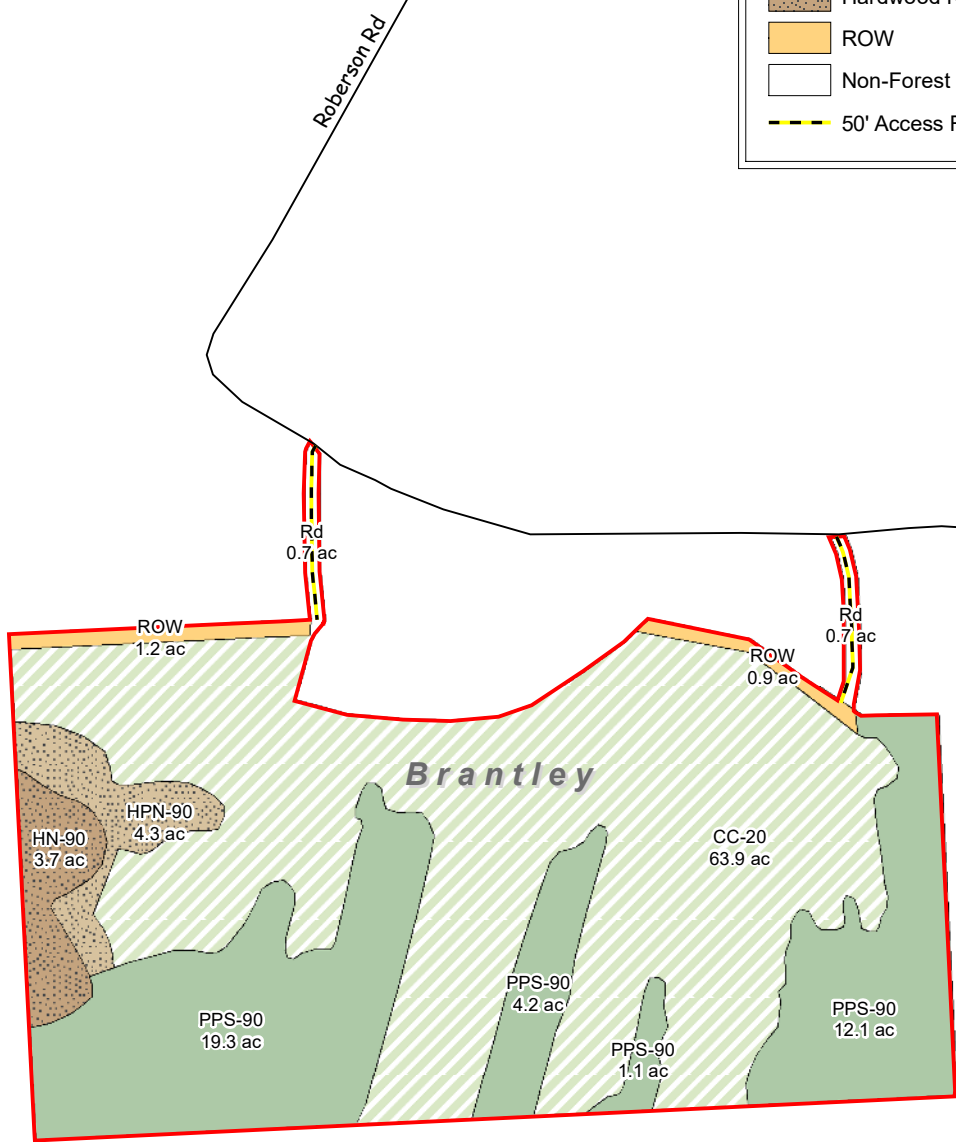

Brantley 112 Tract
Brantley County, GA
Total Acres ± 112.27

Legend

-  Planted Pine Mrch
-  Clearcut
-  Hardwood Pine Non-Convertible
-  Hardwood Non-Convertible
-  ROW
-  Non-Forest
-  50' Access Road

 **FOREST RESOURCE CONSULTANTS, INC.**
 WWW.FRC.US.COM

Date: June 13, 2024