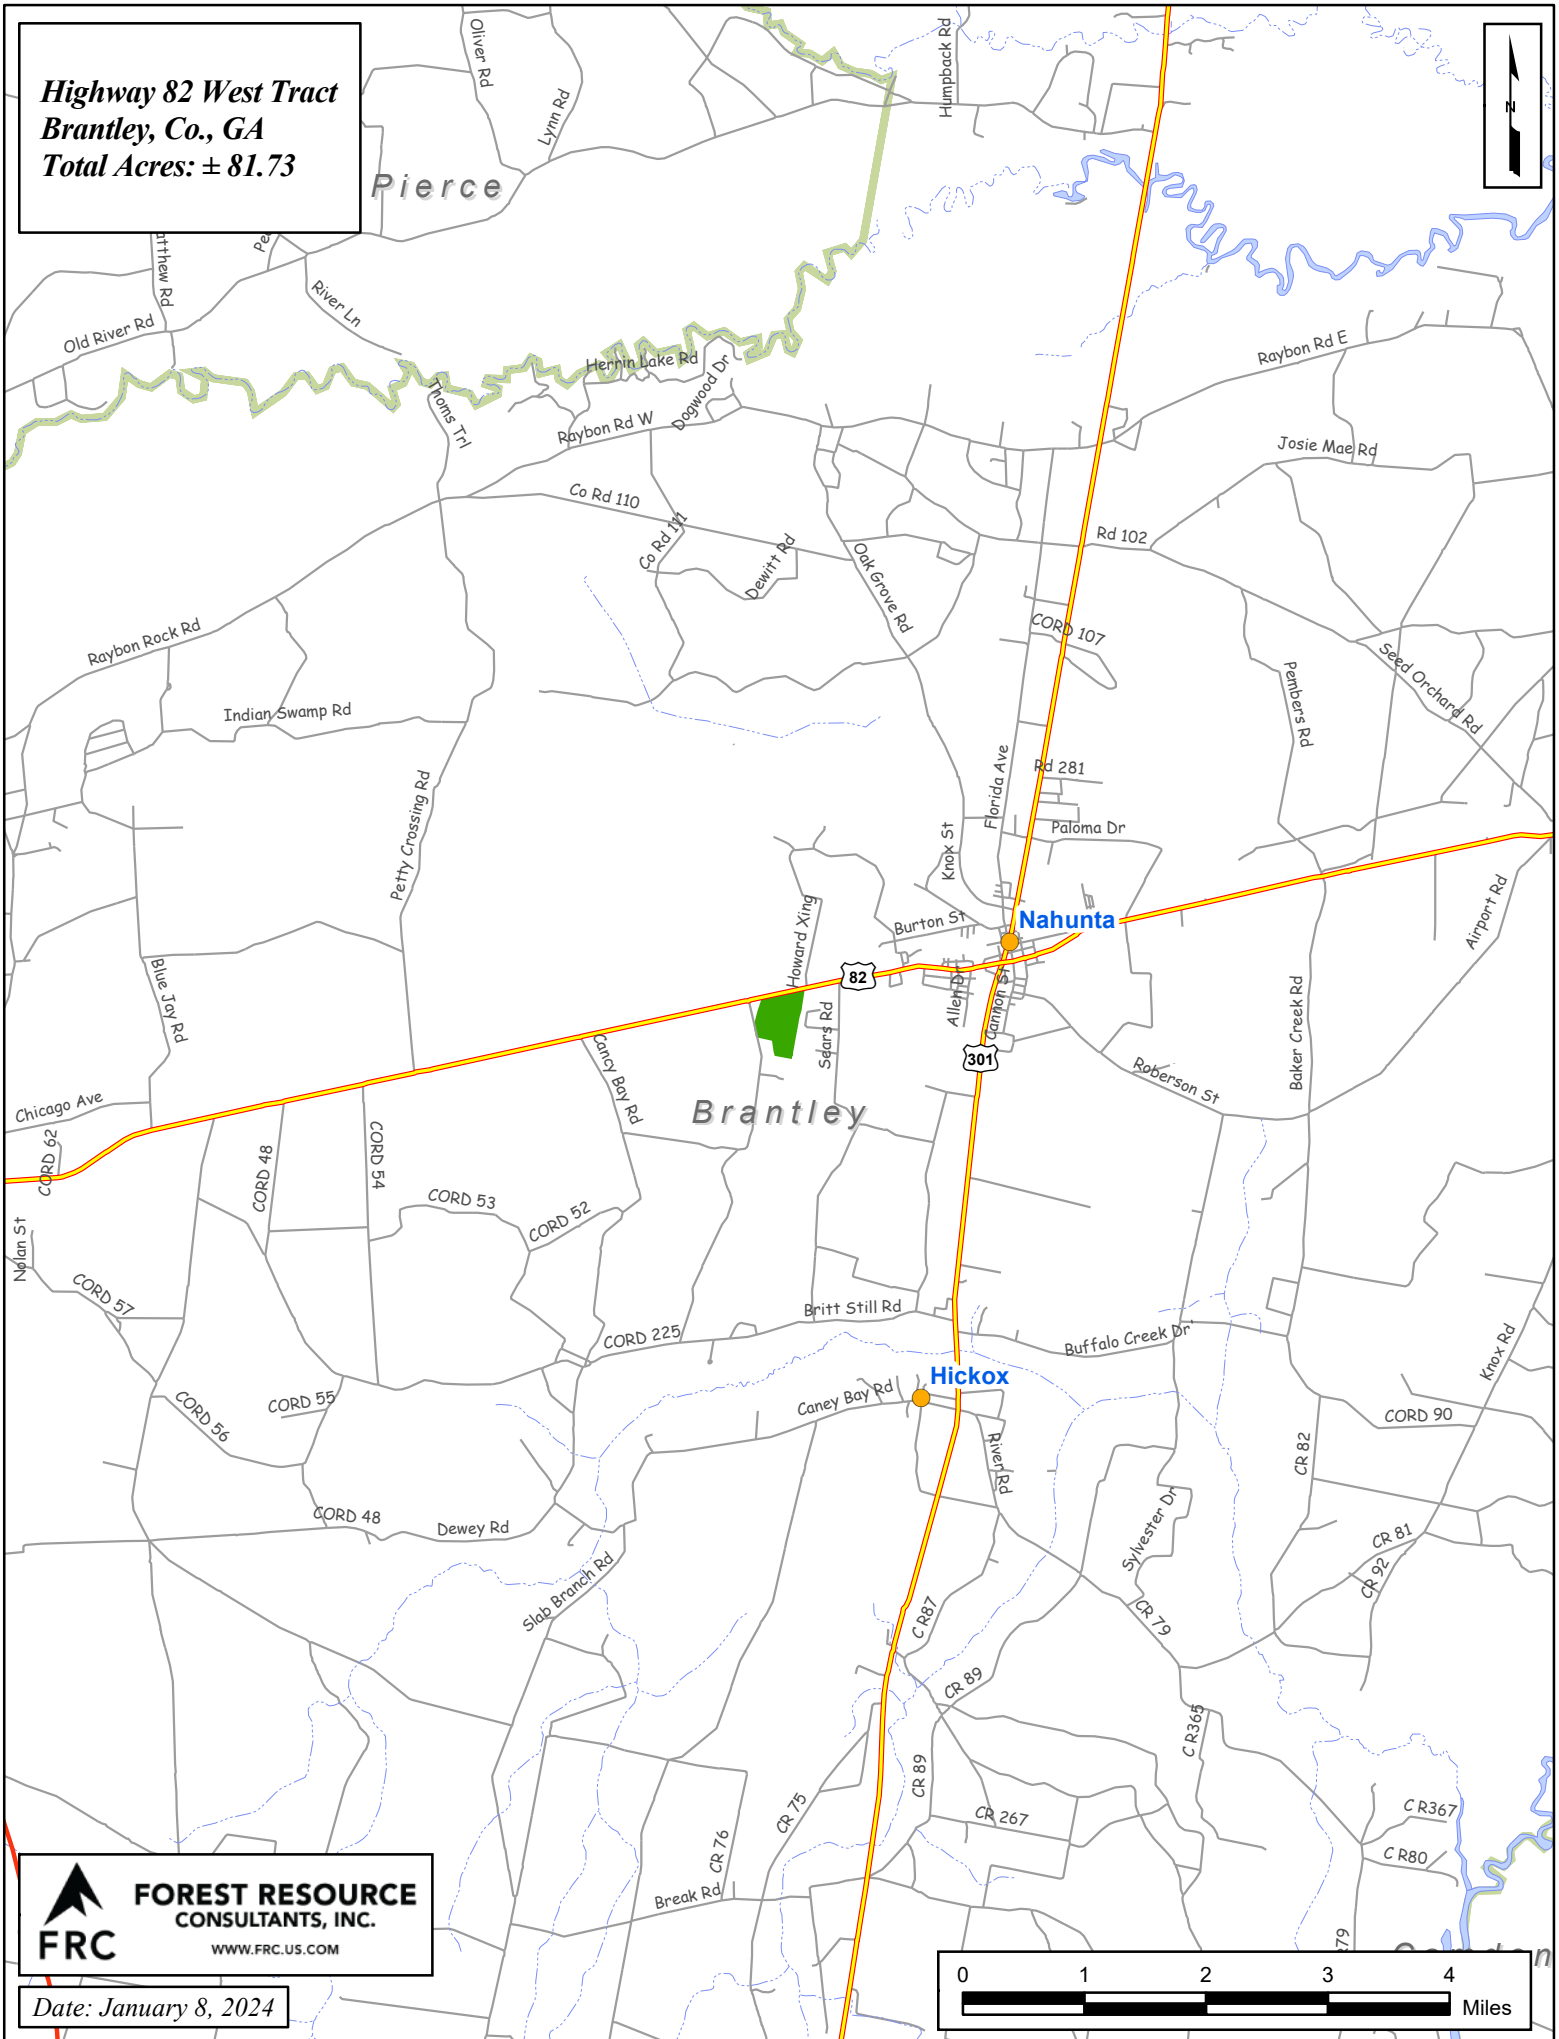

Highway 82 West Tract
Brantley, Co., GA
Total Acres: ± 81.73

FRC
FOREST RESOURCE
CONSULTANTS, INC.
WWW.FRC.US.COM

Date: January 8, 2024