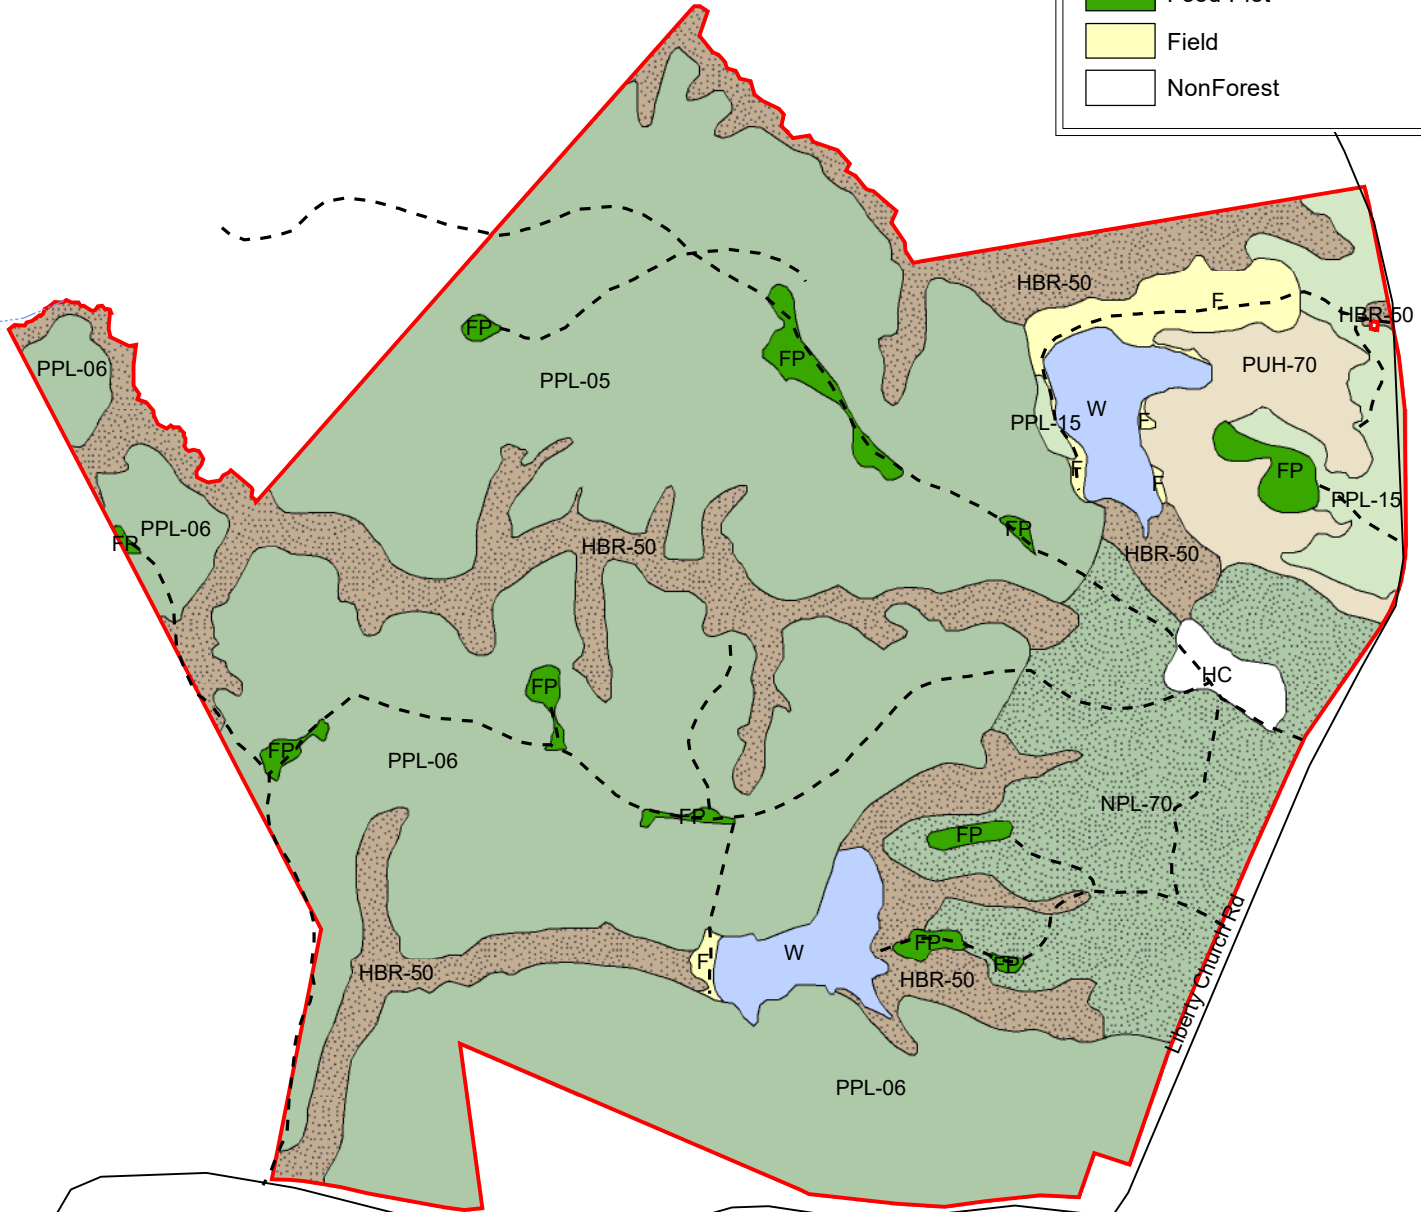

**Lake Oconee Tract  
Greene County, GA  
Total Acres ± 642**

***Legend***

-  Planted Pine Mrch
-  Planted Pine Pmrch
-  Natural Pine Mrch
-  Pine Upland Hardwood
-  Hardwood Branch
-  Water
-  Food Plot
-  Field
-  NonForest

ed Rd

**FRC**  
**FOREST RESOURCE CONSULTANTS, INC.**  
 WWW.FRC.US.COM

Date: February 16, 2021

White Plains Rd