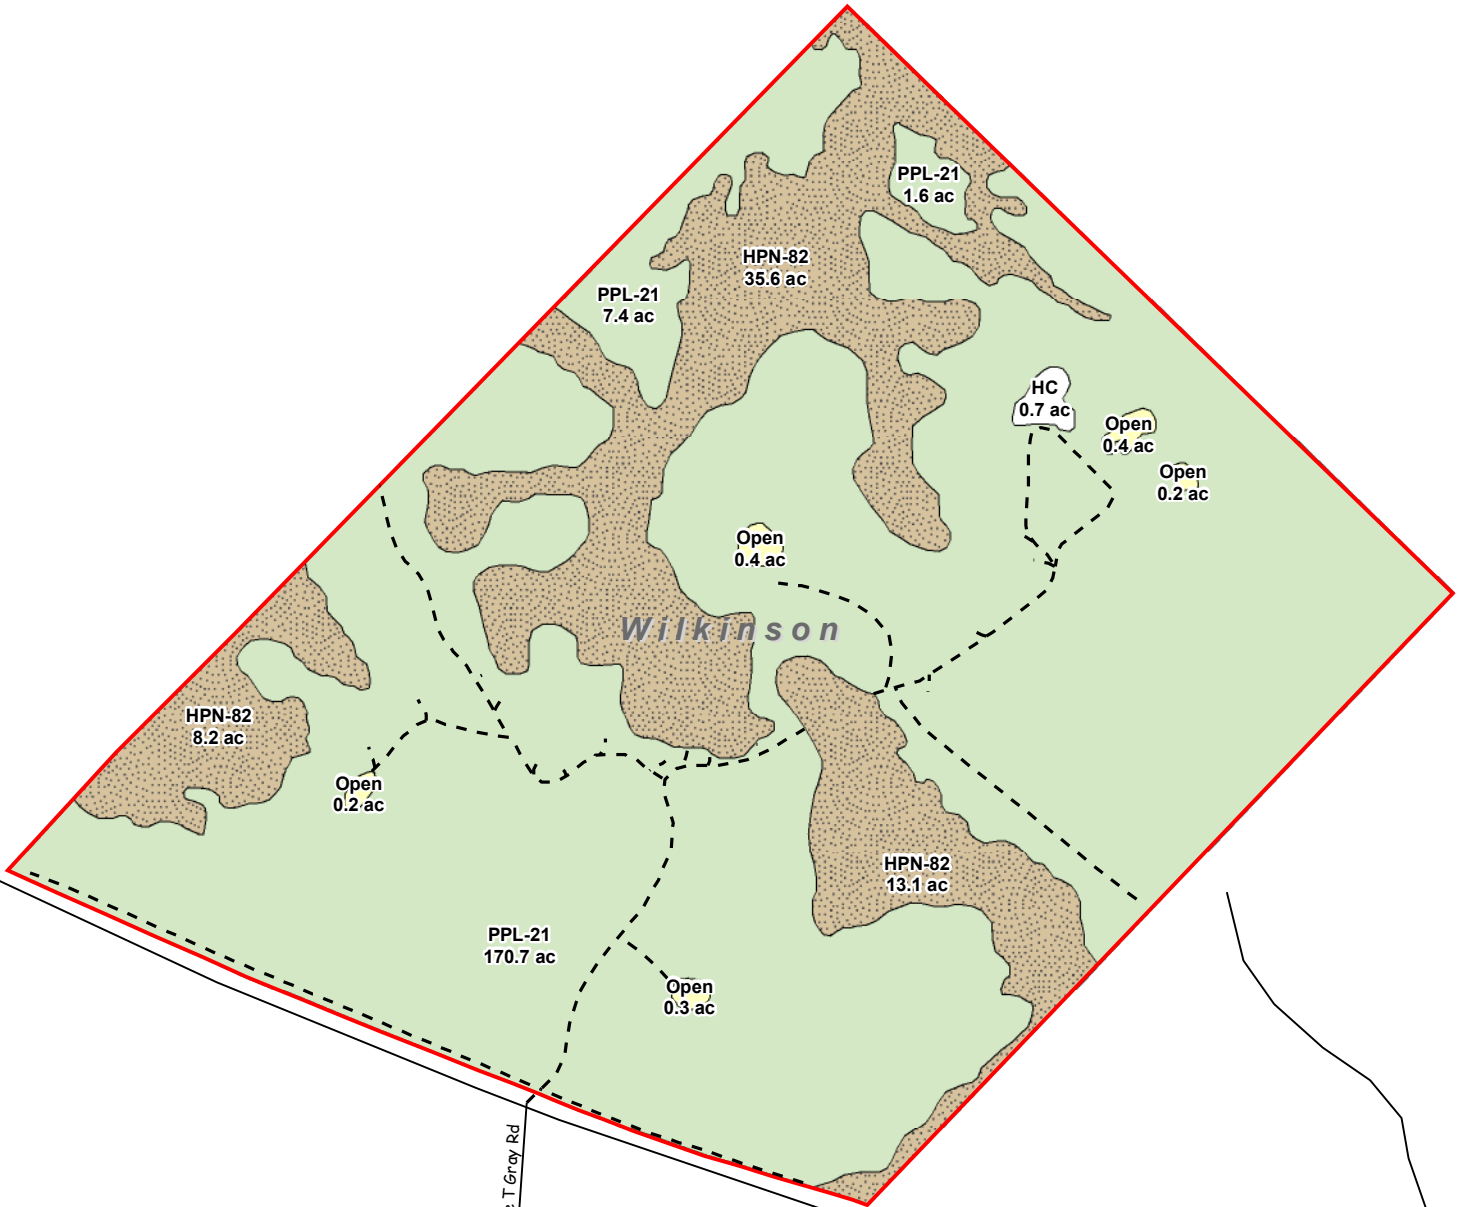

**Old Macon Road Tract
Wilkinson County, GA
Total Acres ± 240**

Legend

-  Planted Pine Pmrch
-  Hardwood Pine Non-Convertible
-  Open
-  Non-Forest

George T Gray Rd

Old Macon Rd

 **FOREST RESOURCE
CONSULTANTS, INC.**
WWW.FRC.US.COM