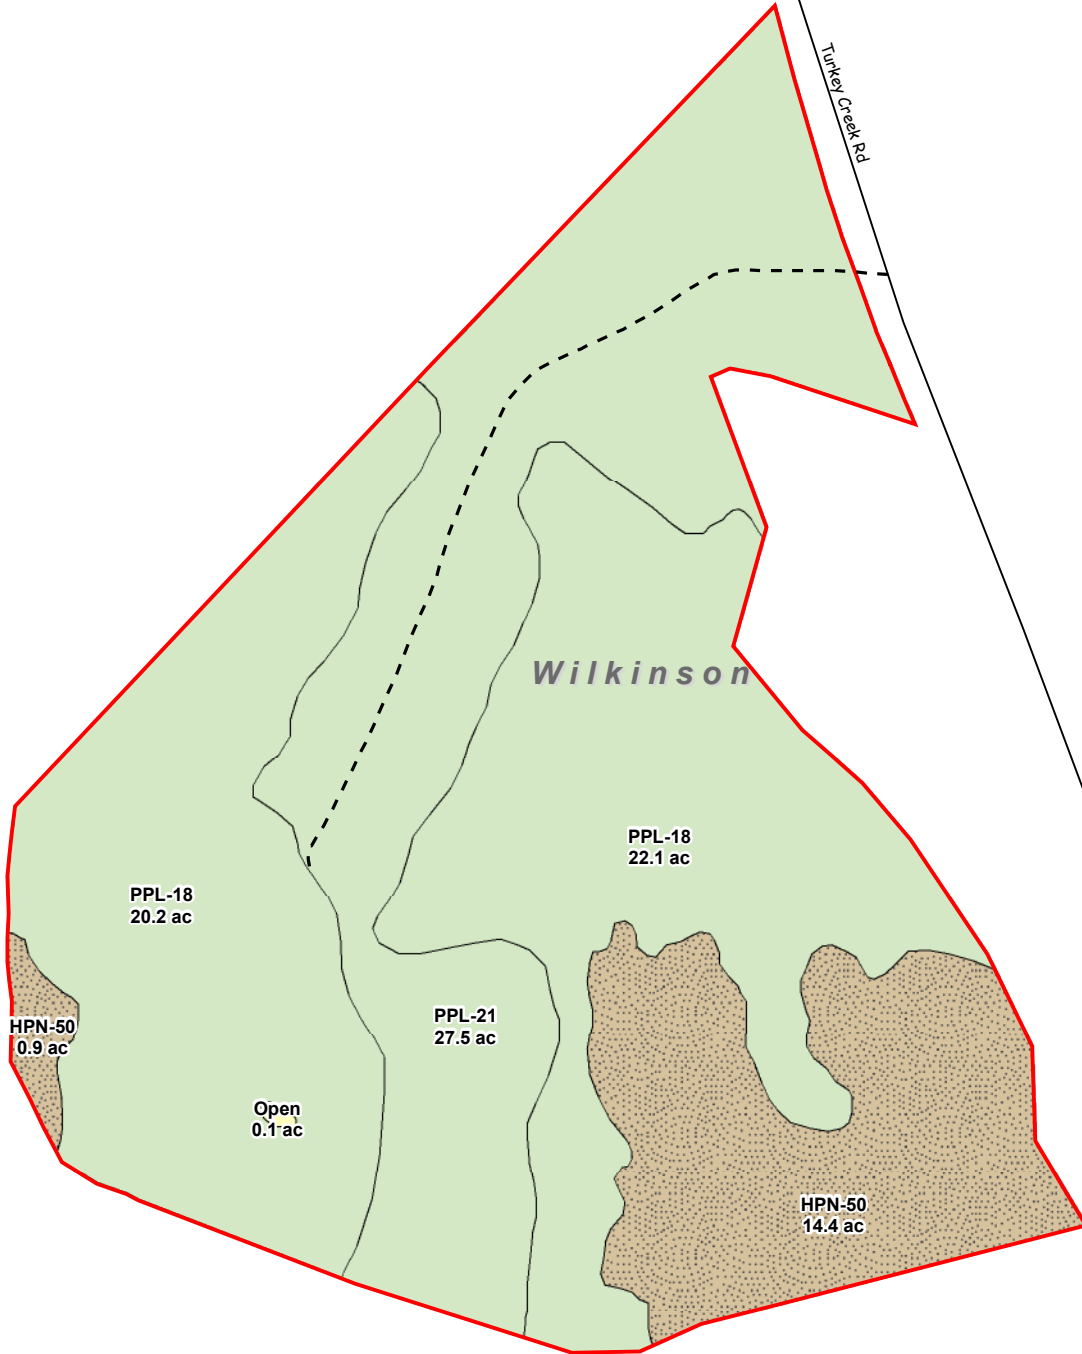

Reagan Tract
Wilkinson County, GA
Total Acres ± 84.21

Legend

-  Planted Pine Pmrch
-  Hardwood Pine Non-Convertible
-  Open

Date: August 1, 2024