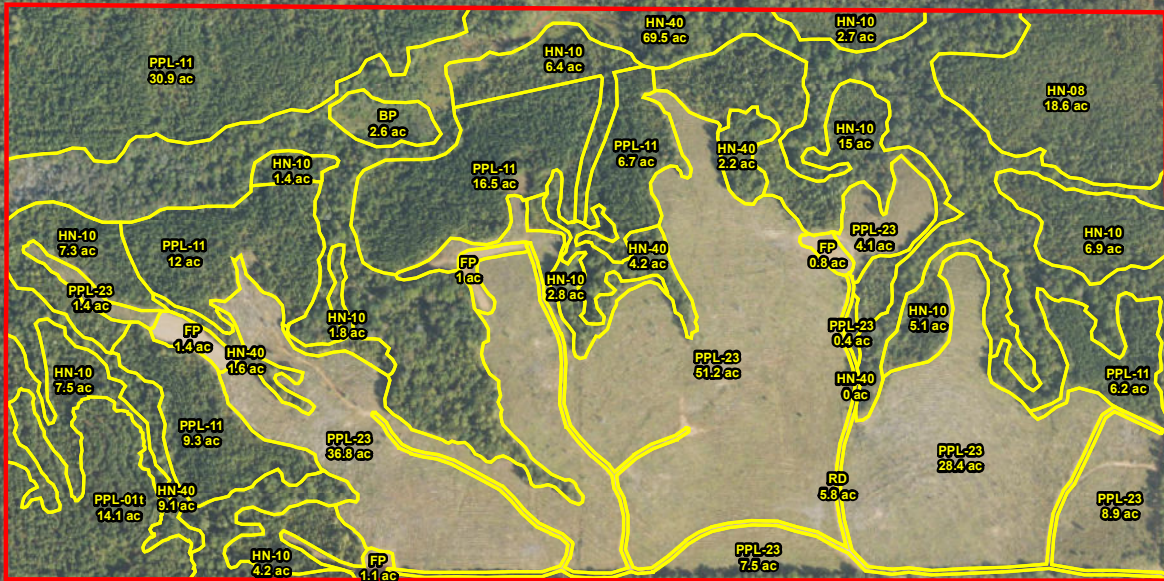

County Line Rd Tract  
Stewart Co., Georgia  
Total Acres: ± 413.33

Map ID: 21028B

Date: August 22, 2024