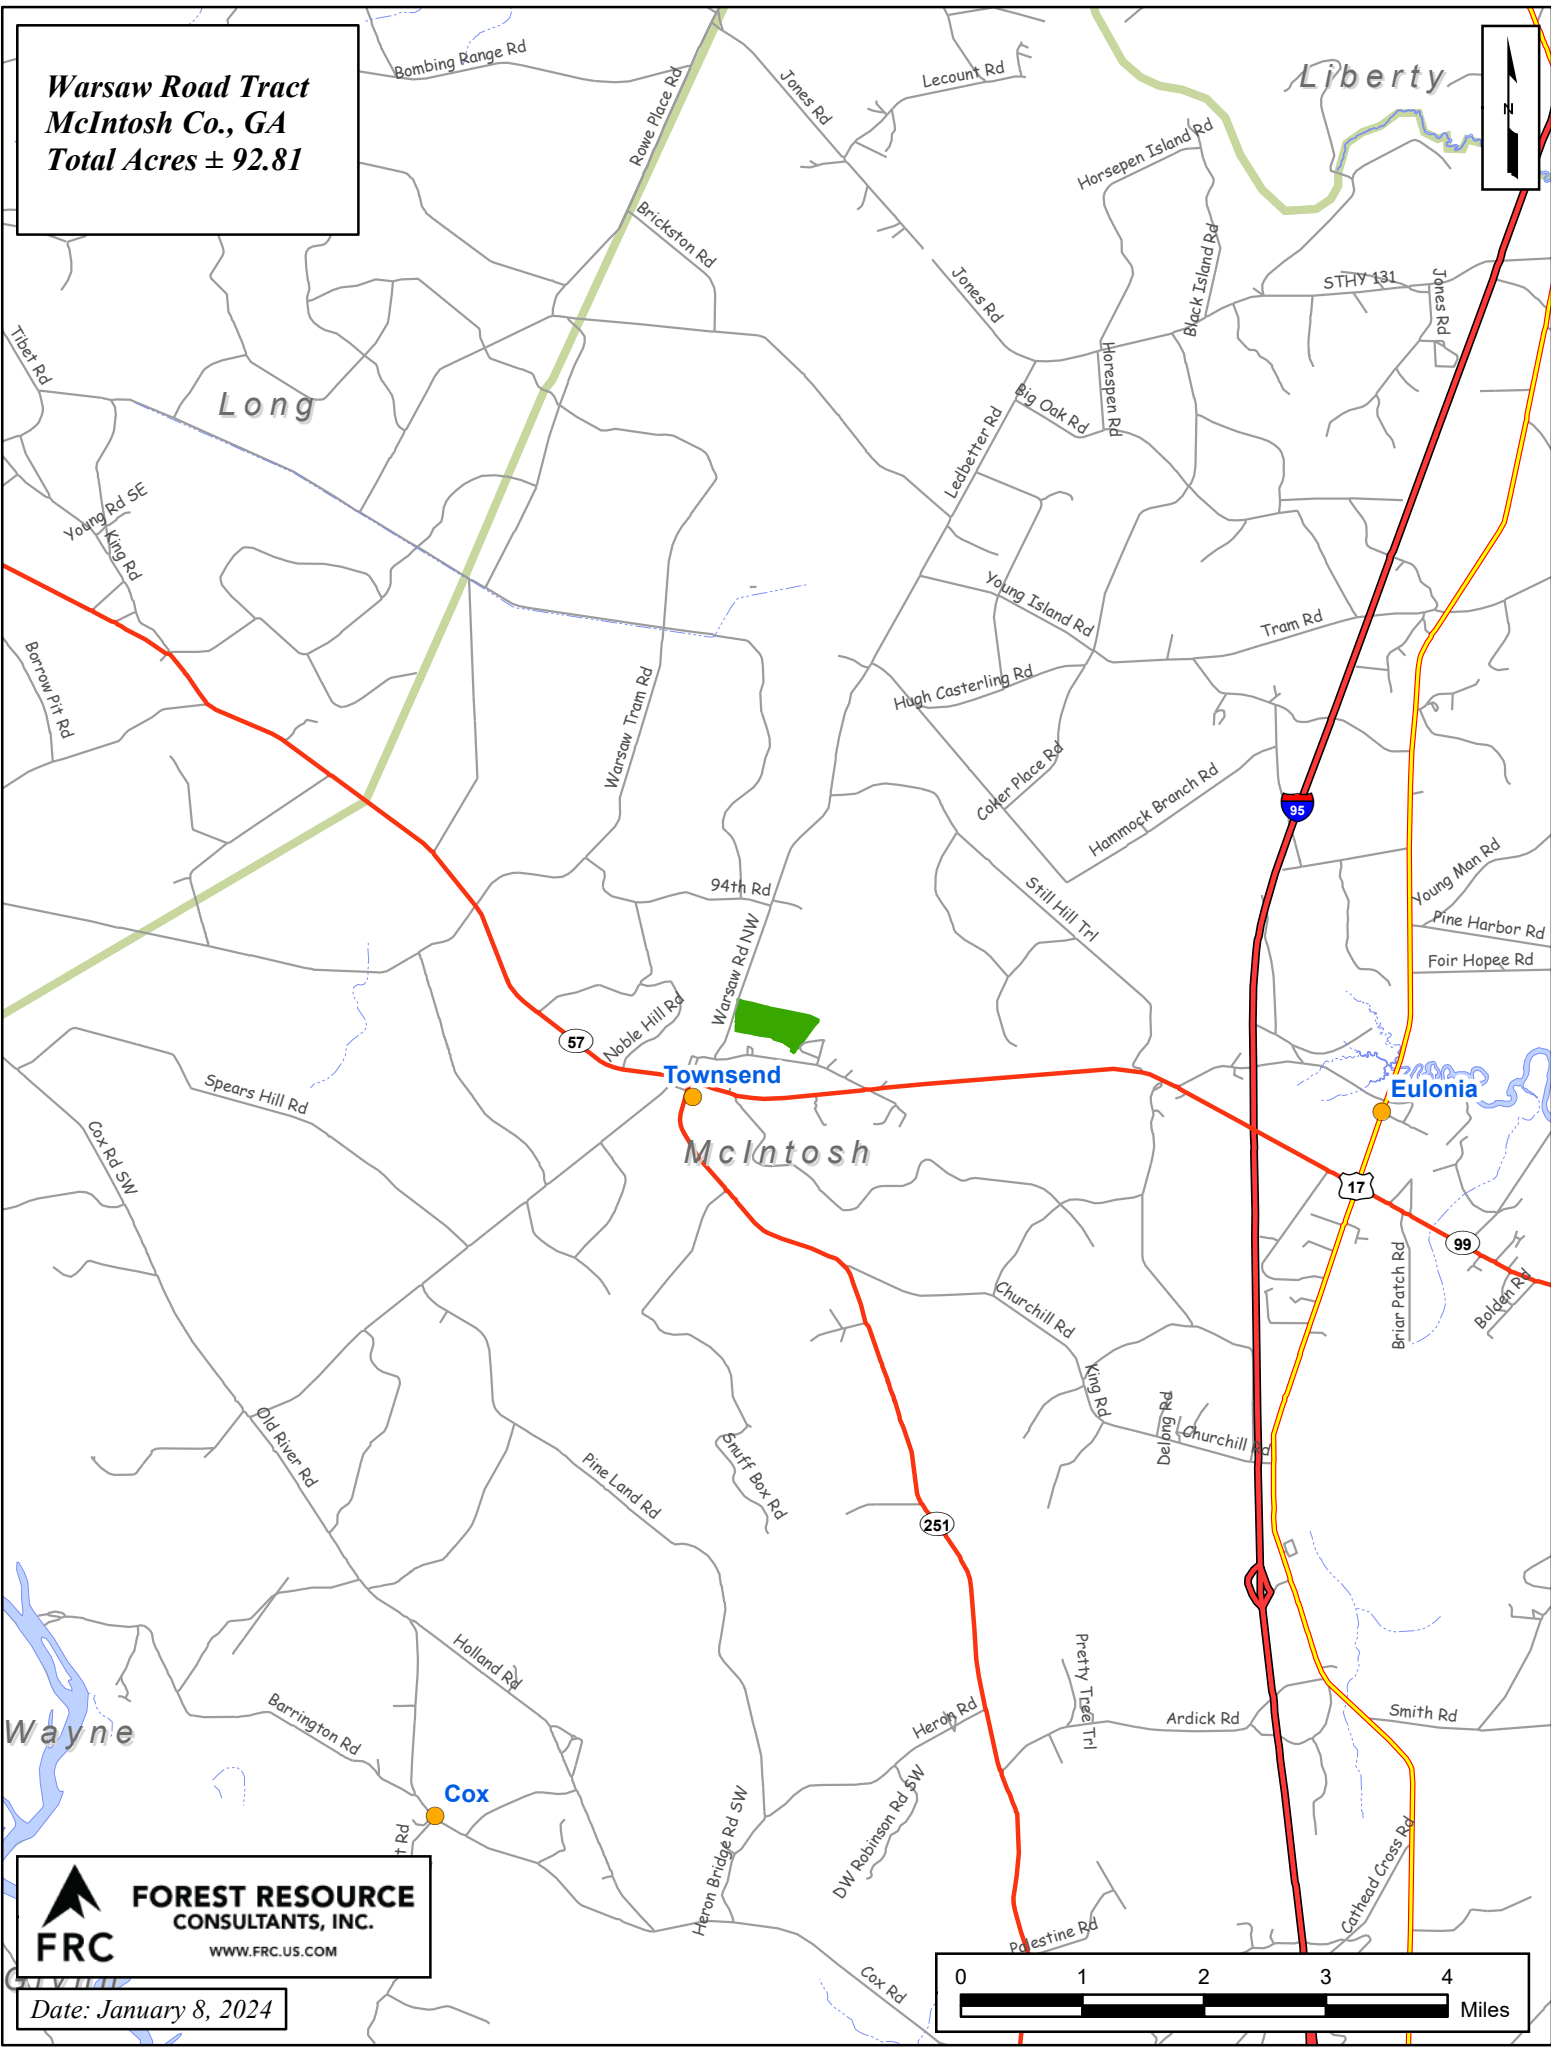

Warsaw Road Tract
McIntosh Co., GA
Total Acres ± 92.81

 **FOREST RESOURCE CONSULTANTS, INC.**
WWW.FRC.US.COM

Date: January 8, 2024