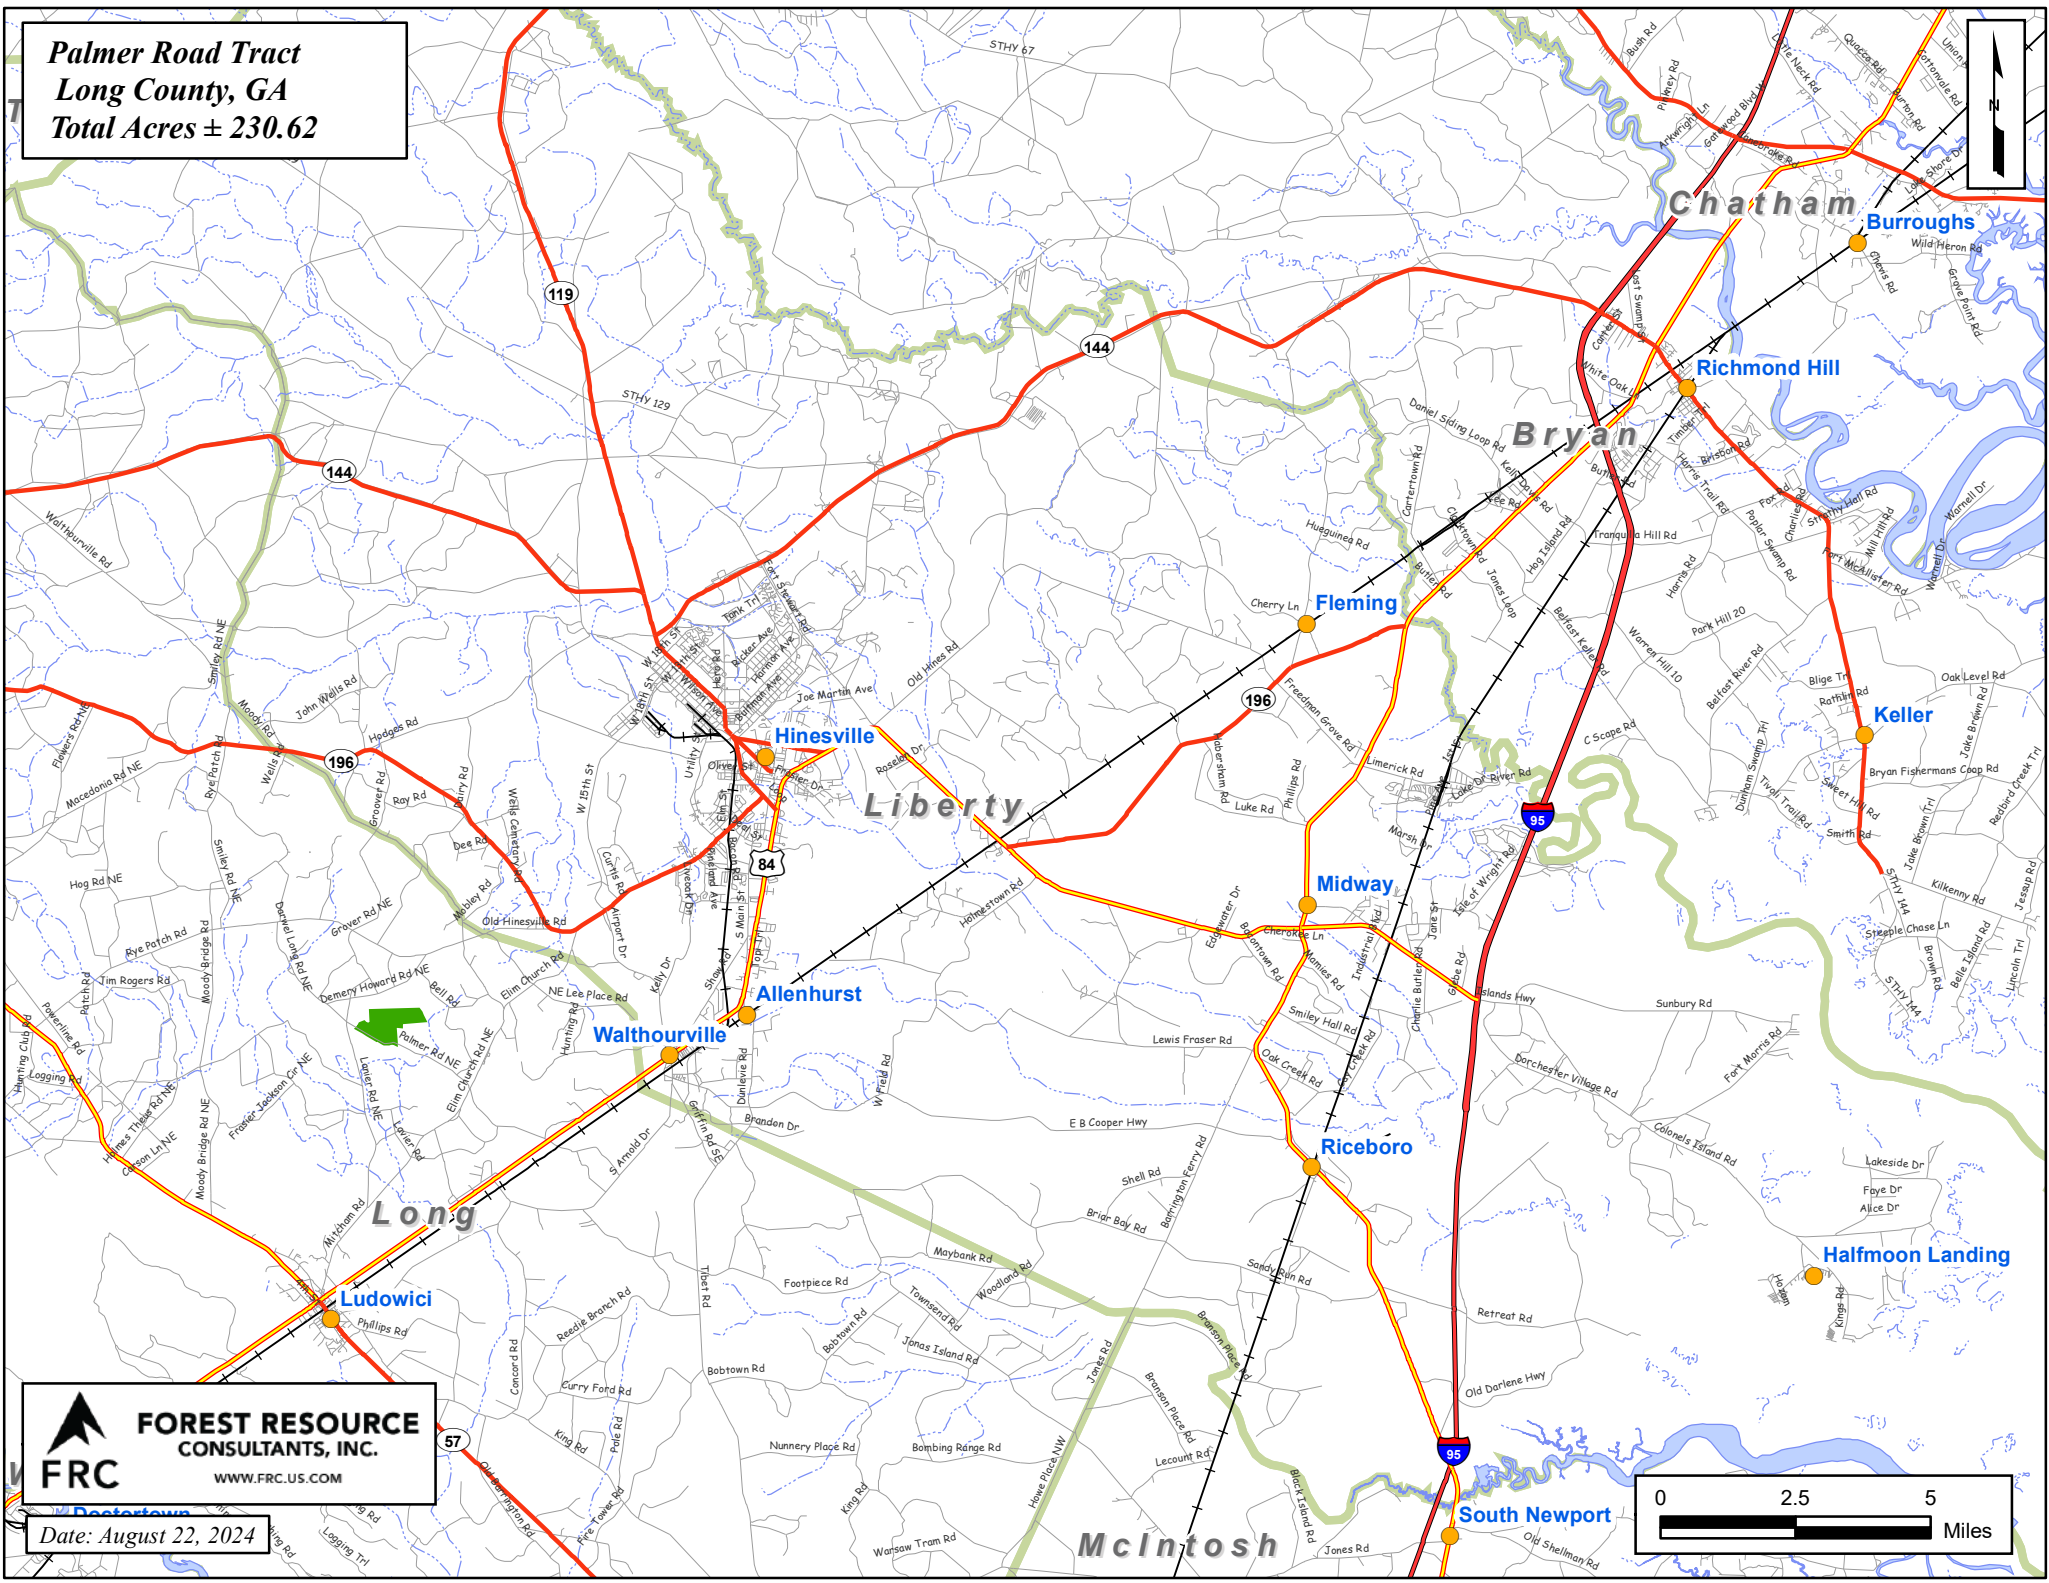

Palmer Road Tract
Long County, GA
Total Acres ± 230.62

 **FOREST RESOURCE CONSULTANTS, INC.**
WWW.FRC.US.COM

Date: August 22, 2024