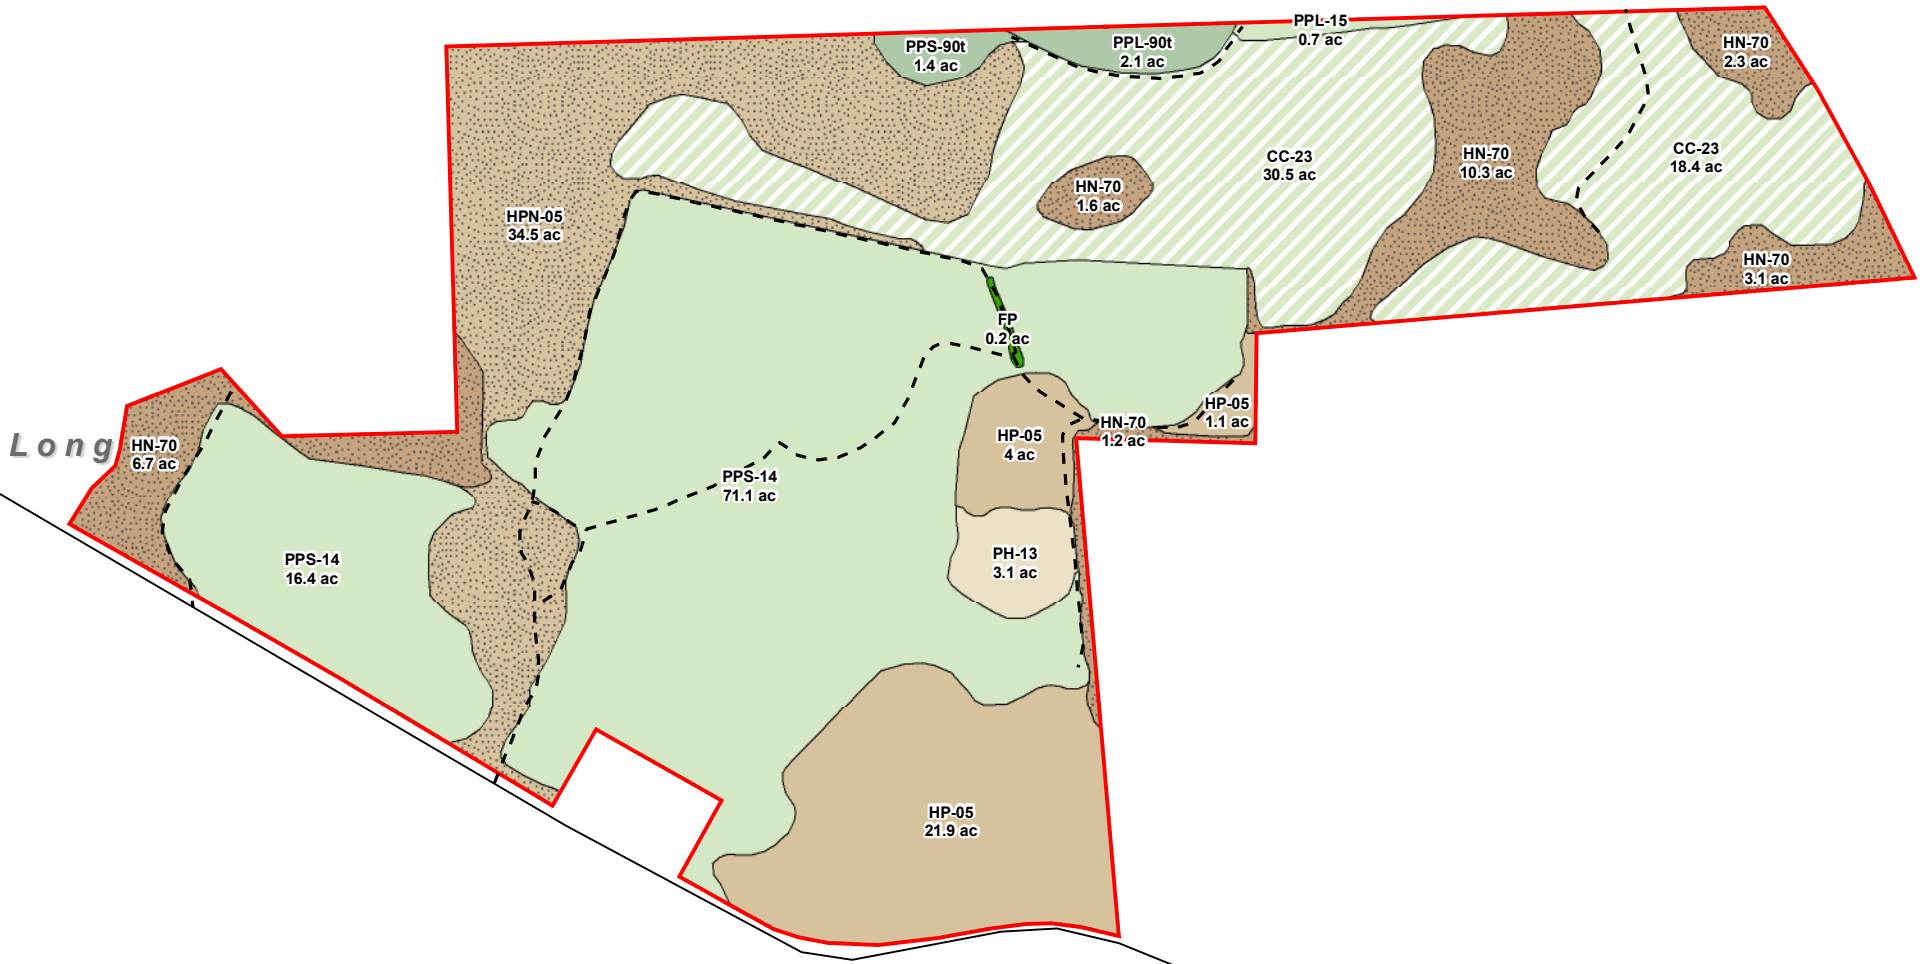

Palmer Road Tract
Long County, GA
Total Acres ± 230.62

Legend

	Planted Pine Mrch		Hardwood Pine Non-Convertible
	Planted Pine Pmrch		Hardwood Non-Convertible
	Pine Hardwood		Clearcut
	Hardwood Pine		Food Plot