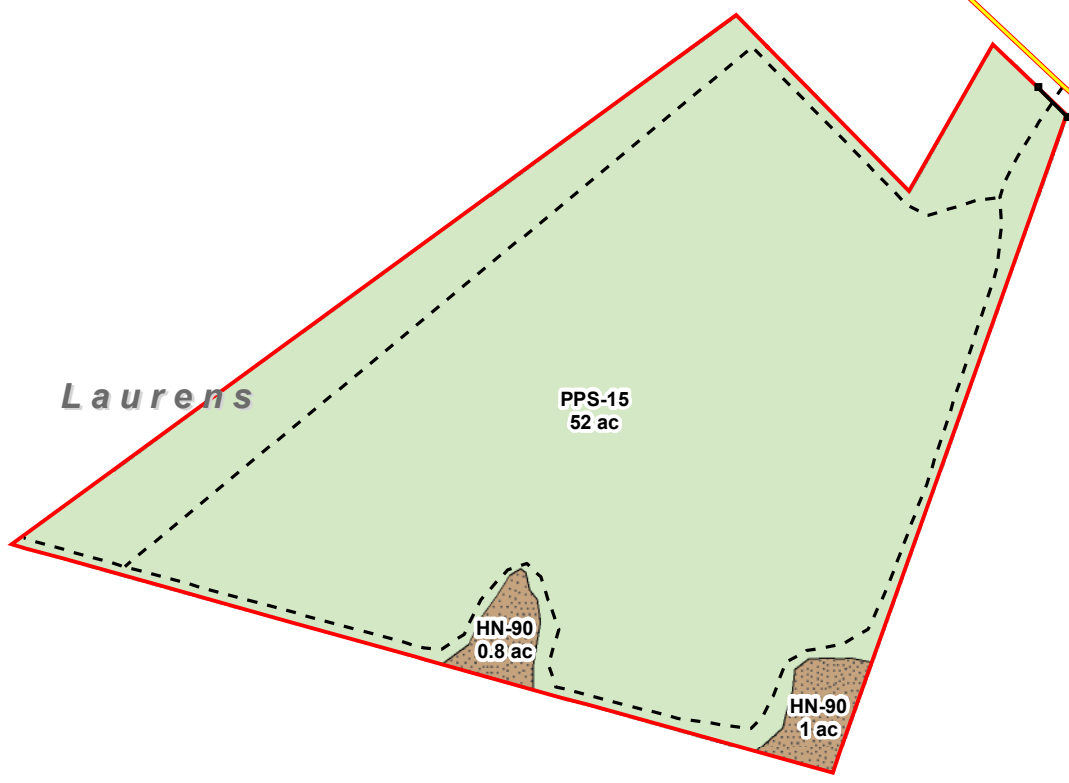

Layson East Tract
Laurens County, GA
Total Acres ± 53.78

Legend

-  Planted Pine Pmrch
-  Hardwood Non-Convertible
-  East Gate

Herbert Fulford Rd

 **FOREST RESOURCE CONSULTANTS, INC.**
WWW.FRC.US.COM

Date: August 20, 2024