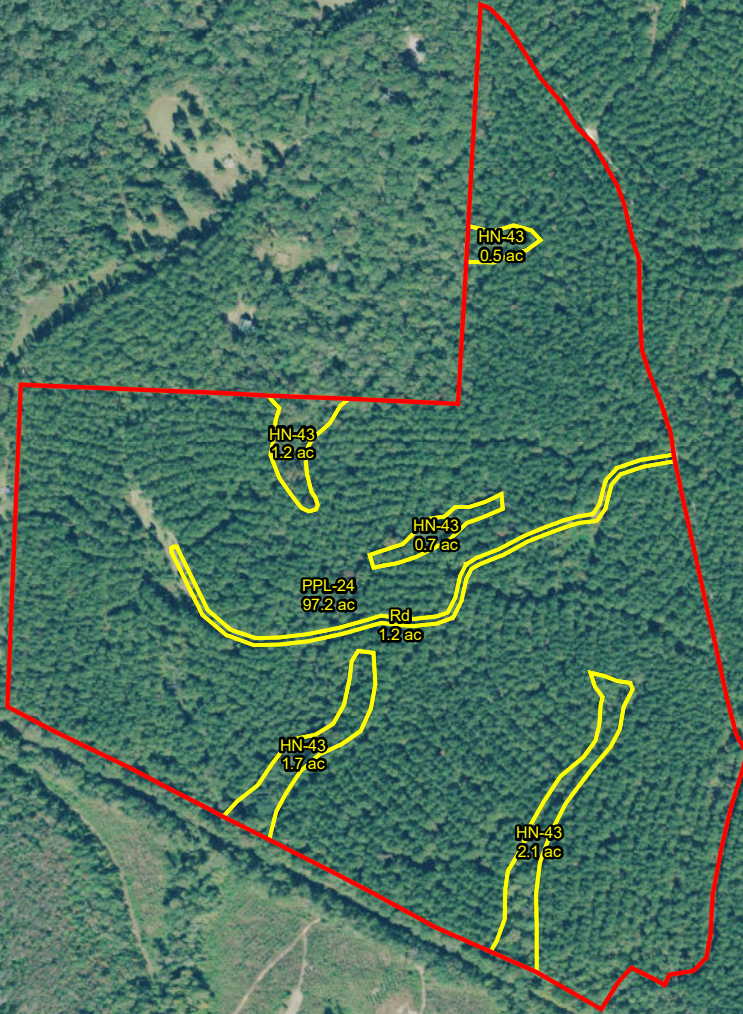

**23017-A Tract**  
**Marion County, GA**  
**Total Acres ± 104.74**

 **FOREST RESOURCE  
CONSULTANTS, INC.**  
WWW.FRC.US.COM

Date: August 14, 2024