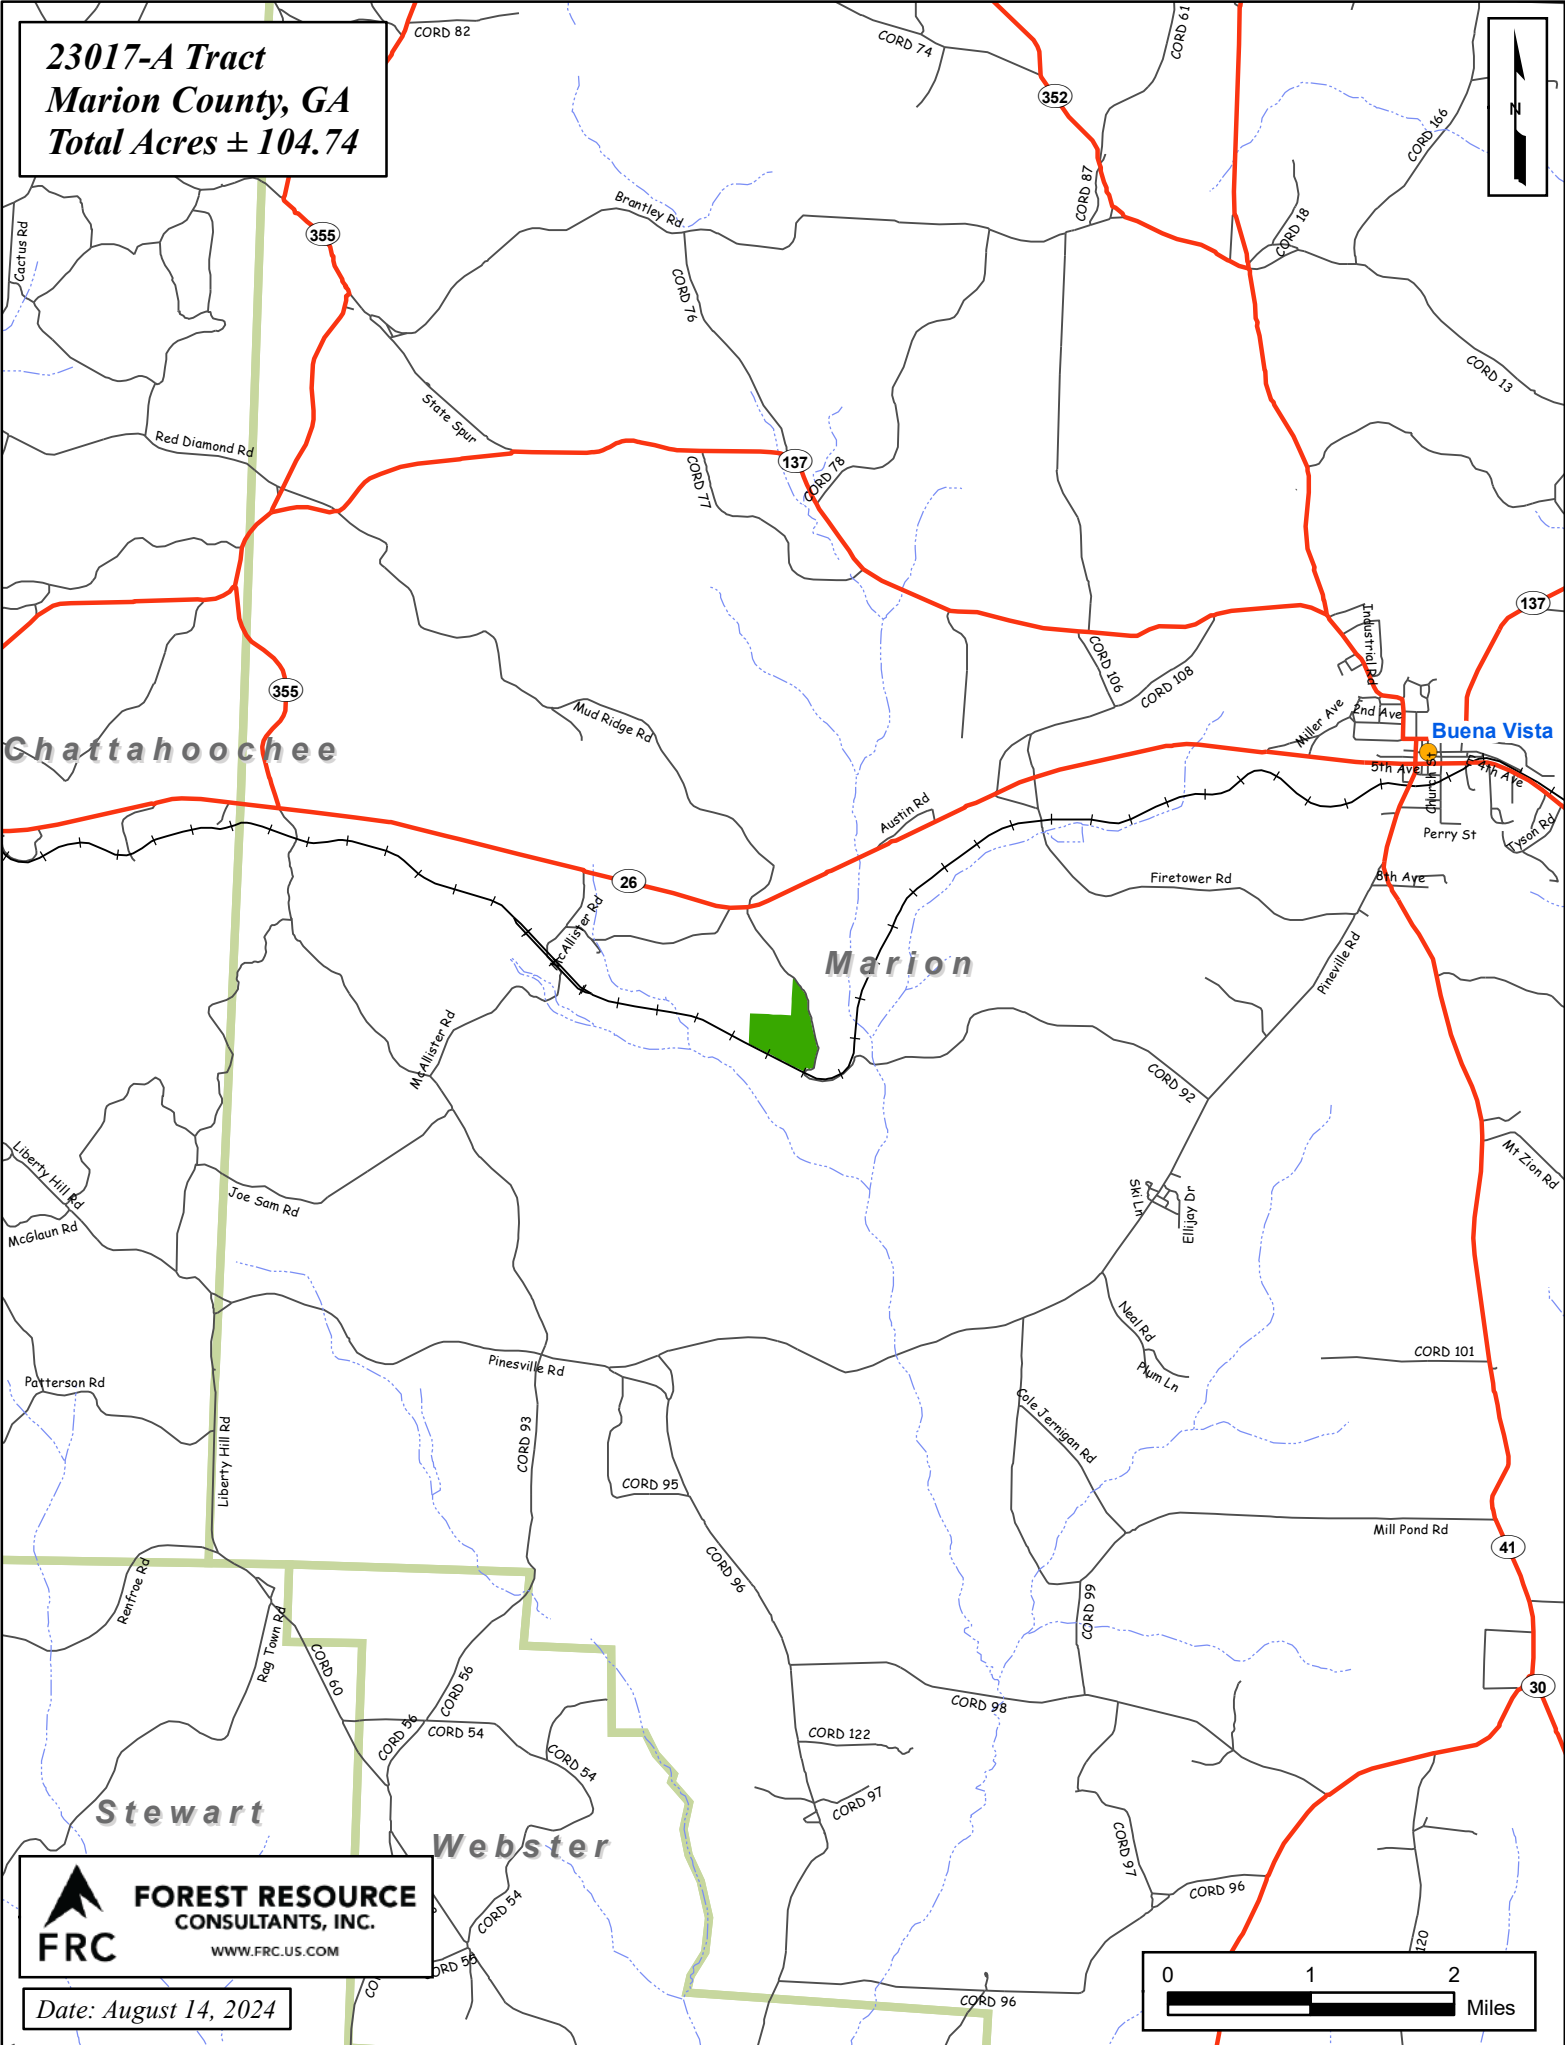

**23017-A Tract**  
**Marion County, GA**  
**Total Acres ± 104.74**

**FOREST RESOURCE  
CONSULTANTS, INC.**  
WWW.FRC.US.COM

Date: August 14, 2024