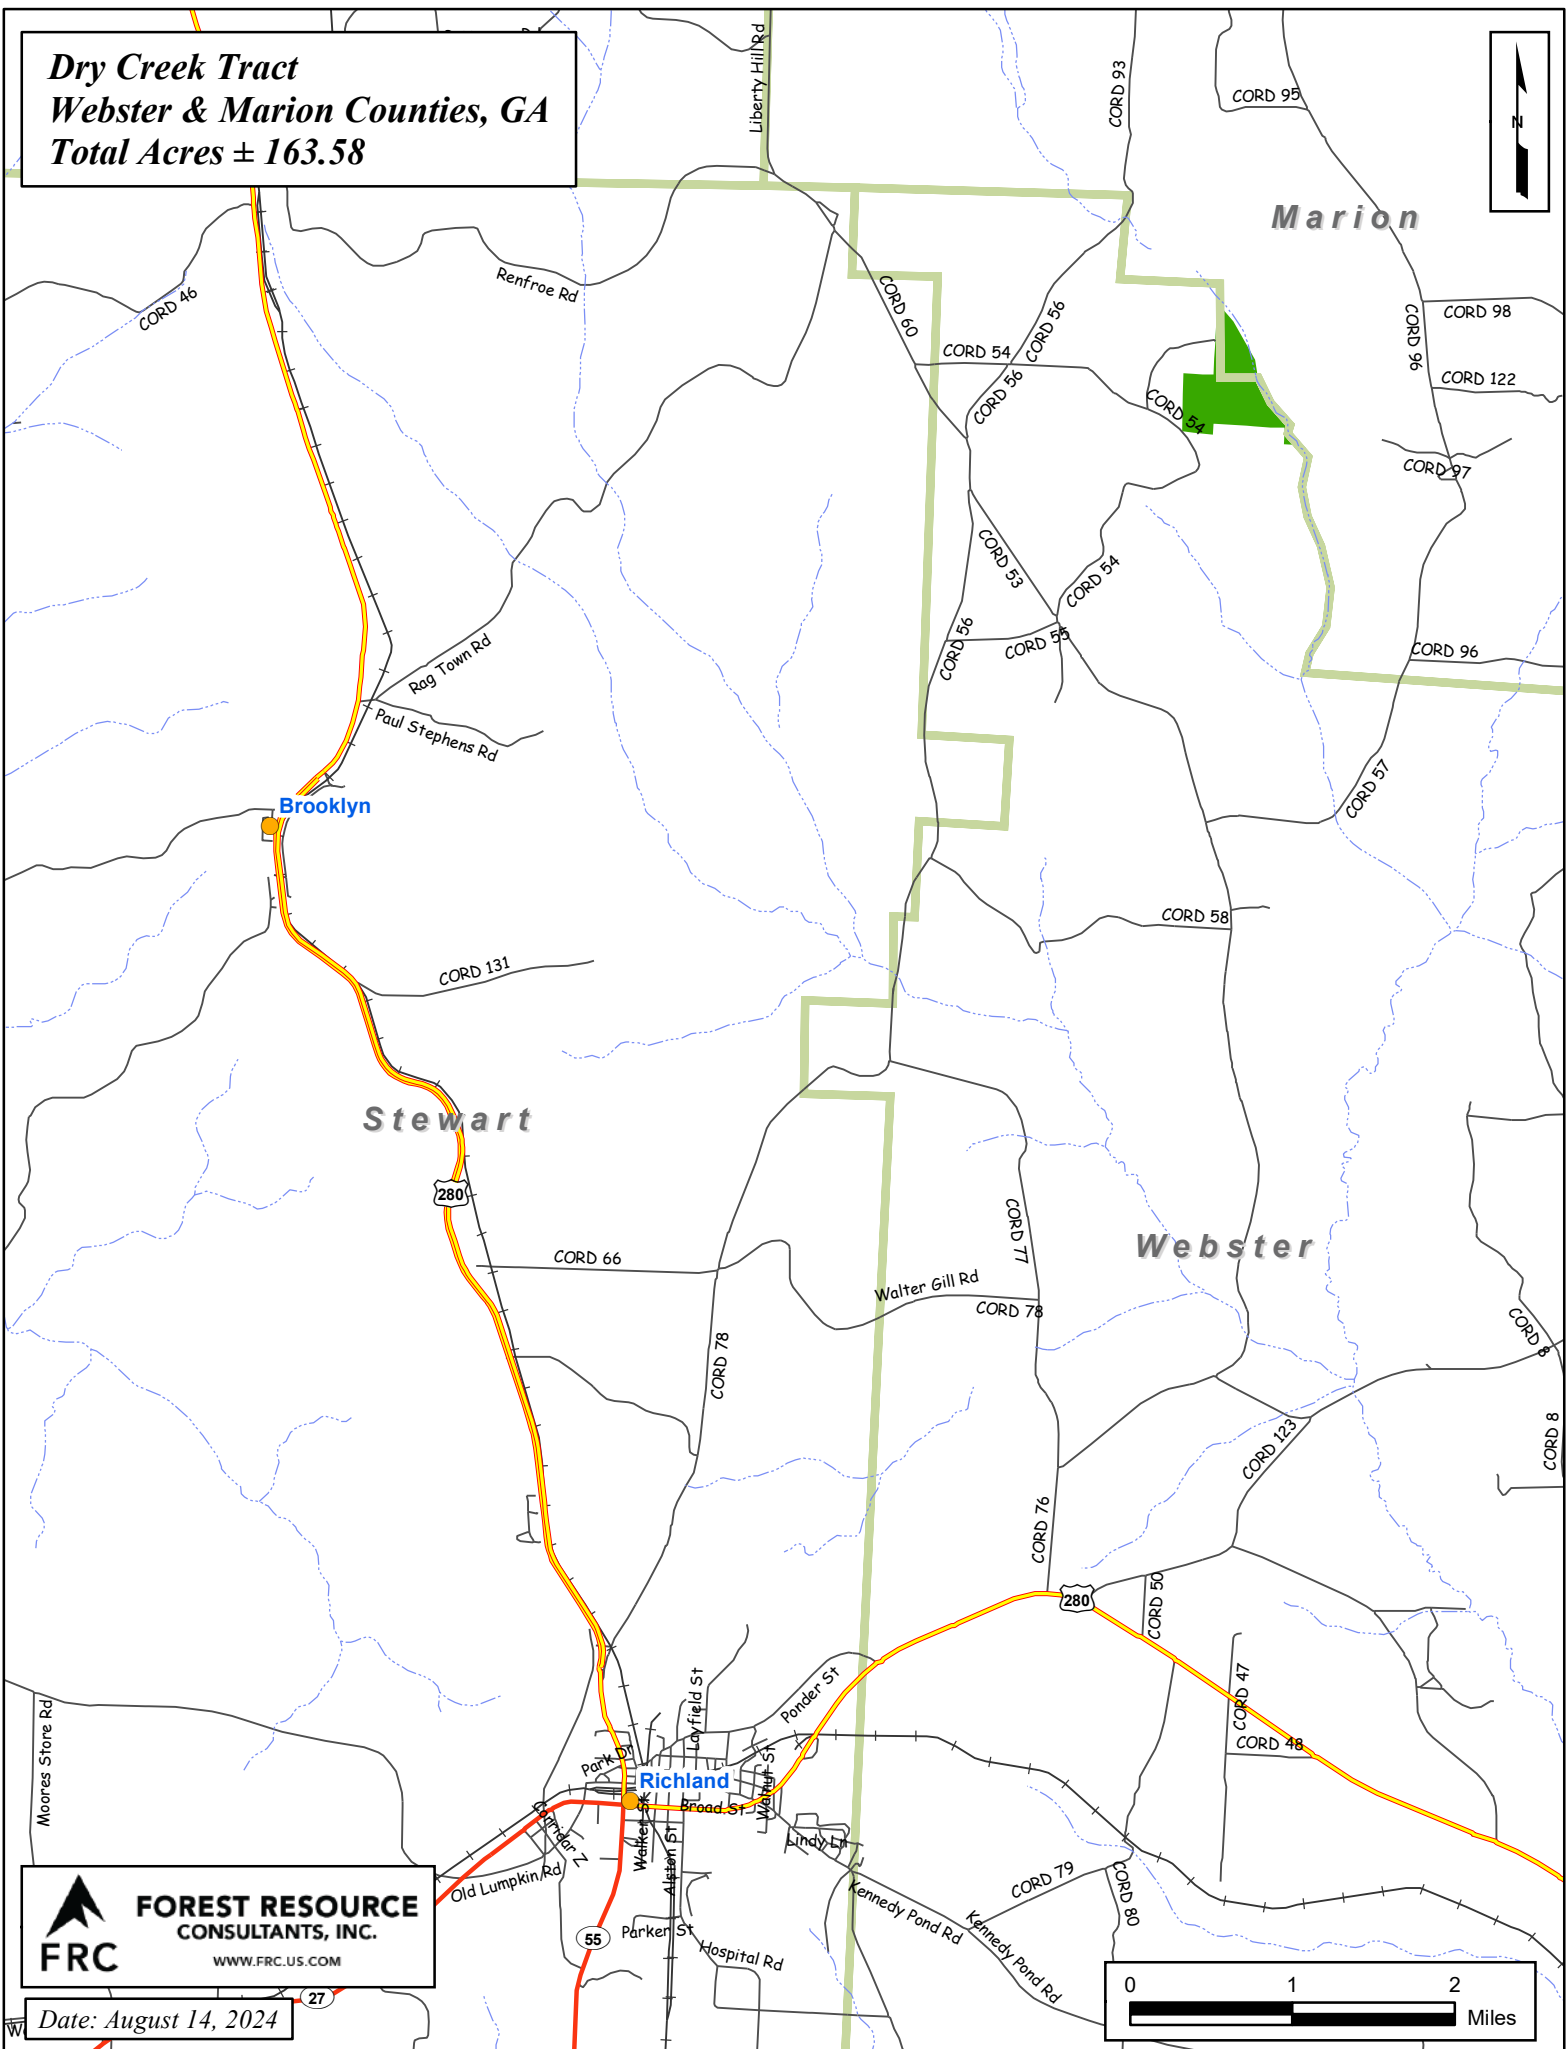

Dry Creek Tract
Webster & Marion Counties, GA
Total Acres ± 163.58

 **FOREST RESOURCE CONSULTANTS, INC.**
WWW.FRC.US.COM

Date: August 14, 2024