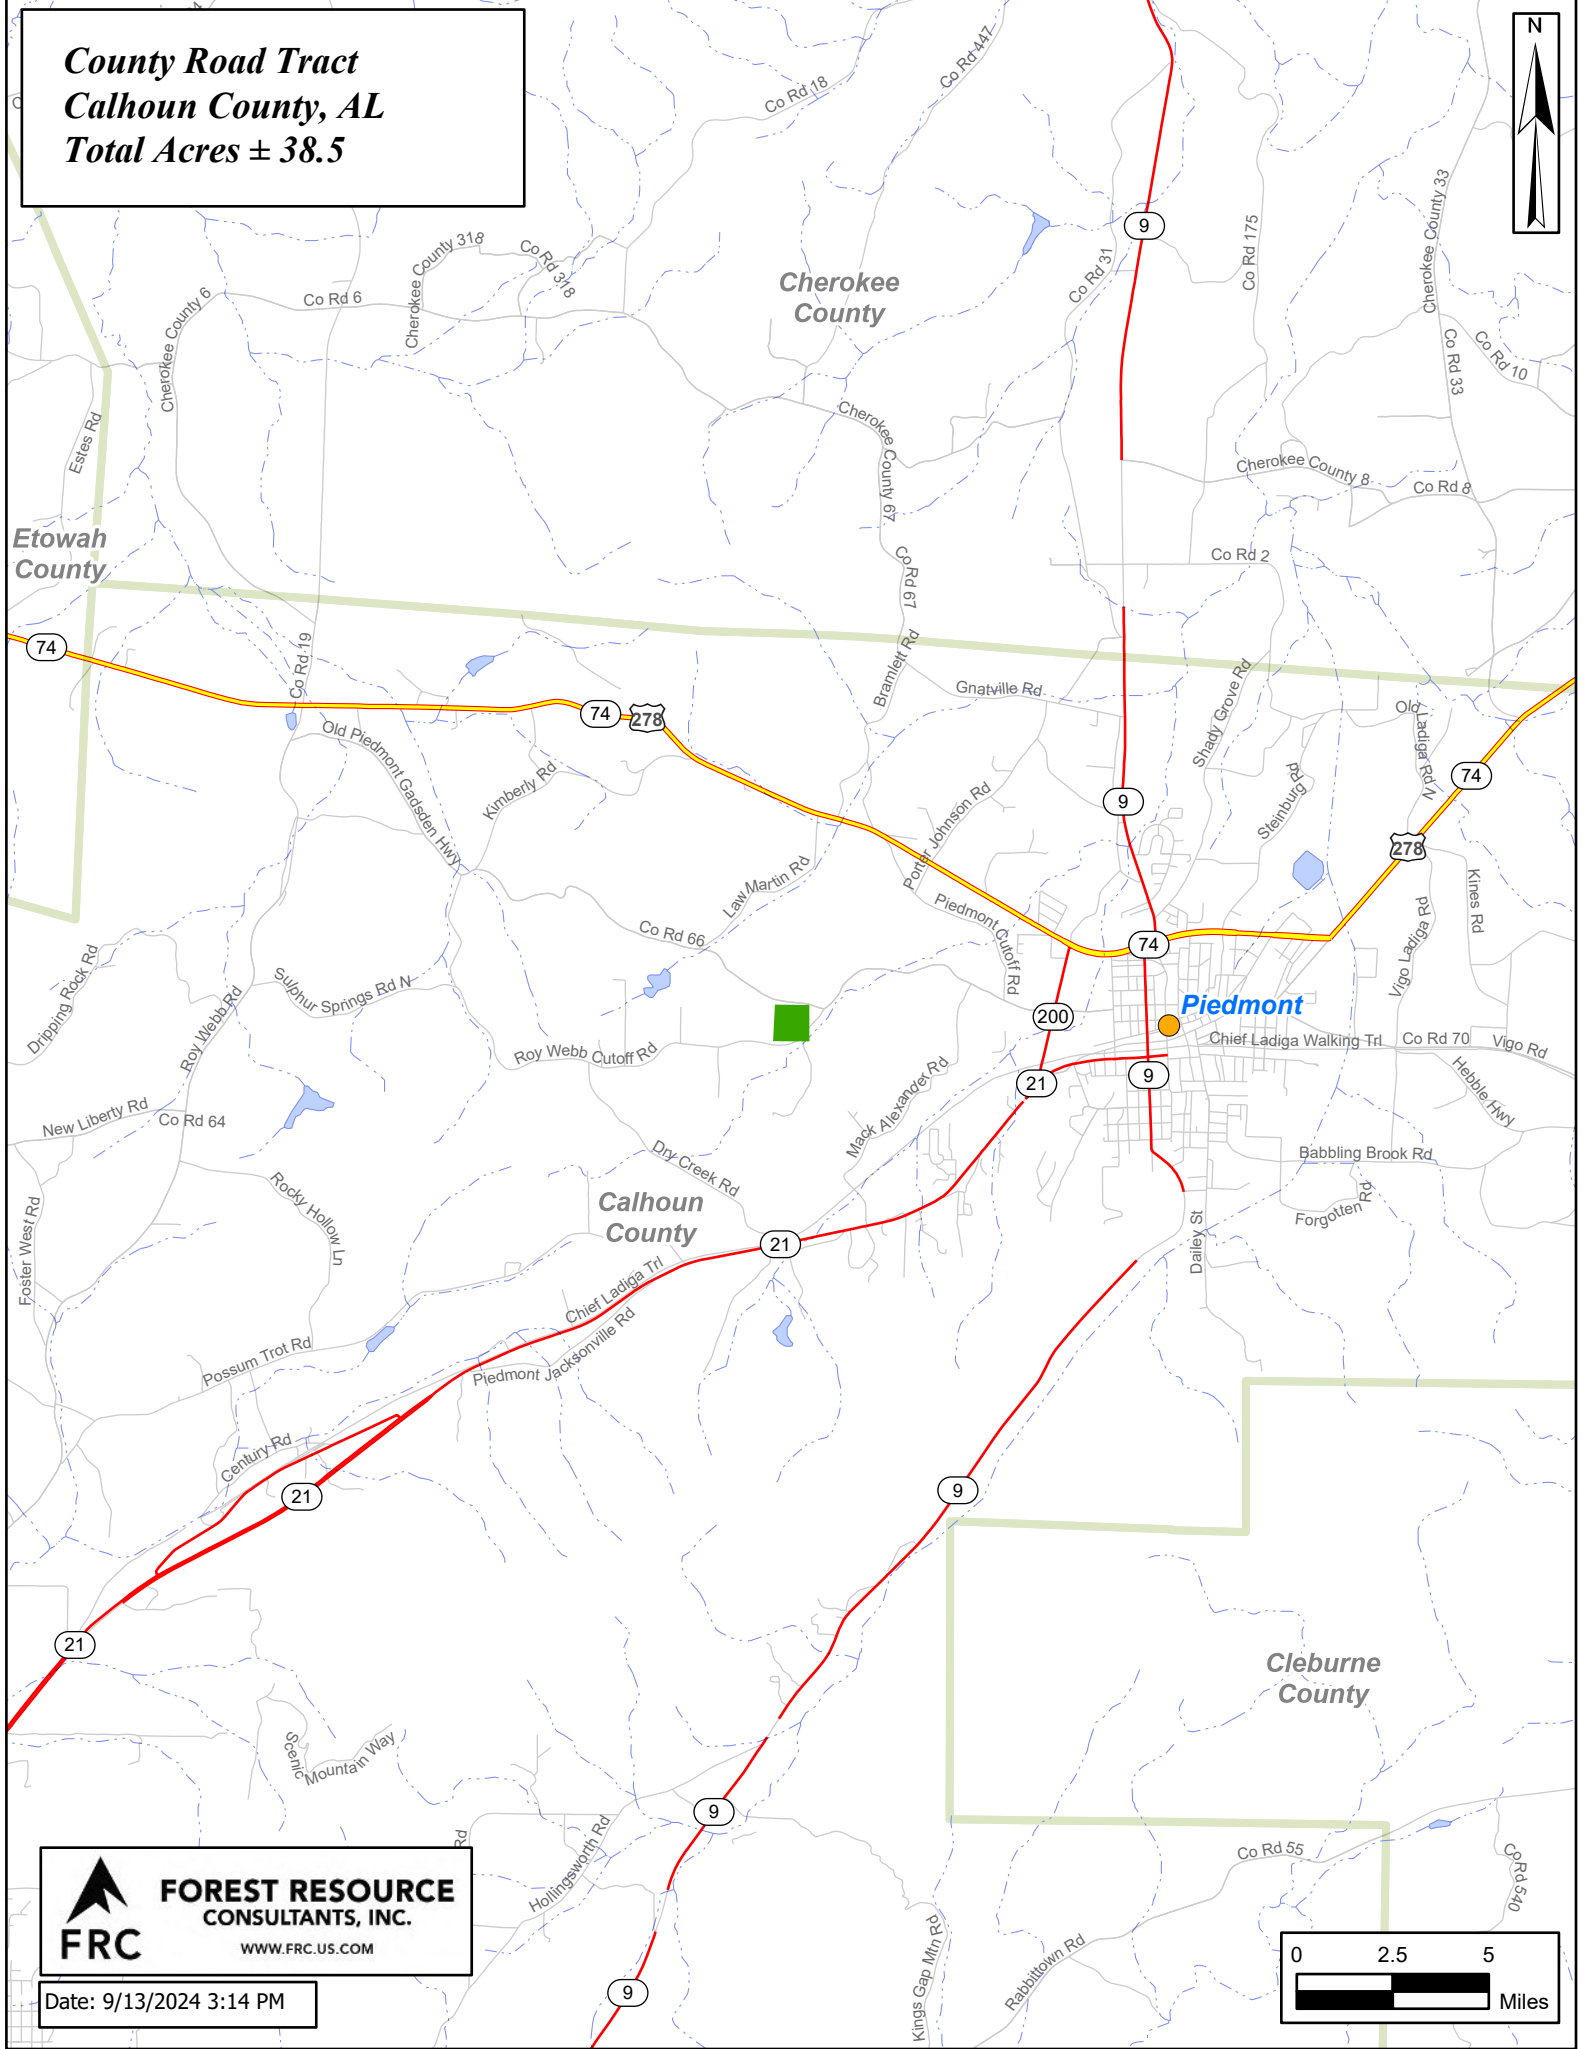

County Road Tract
Calhoun County, AL
Total Acres ± 38.5

**FOREST RESOURCE
CONSULTANTS, INC.**
WWW.FRC.US.COM

Date: 9/13/2024 3:14 PM