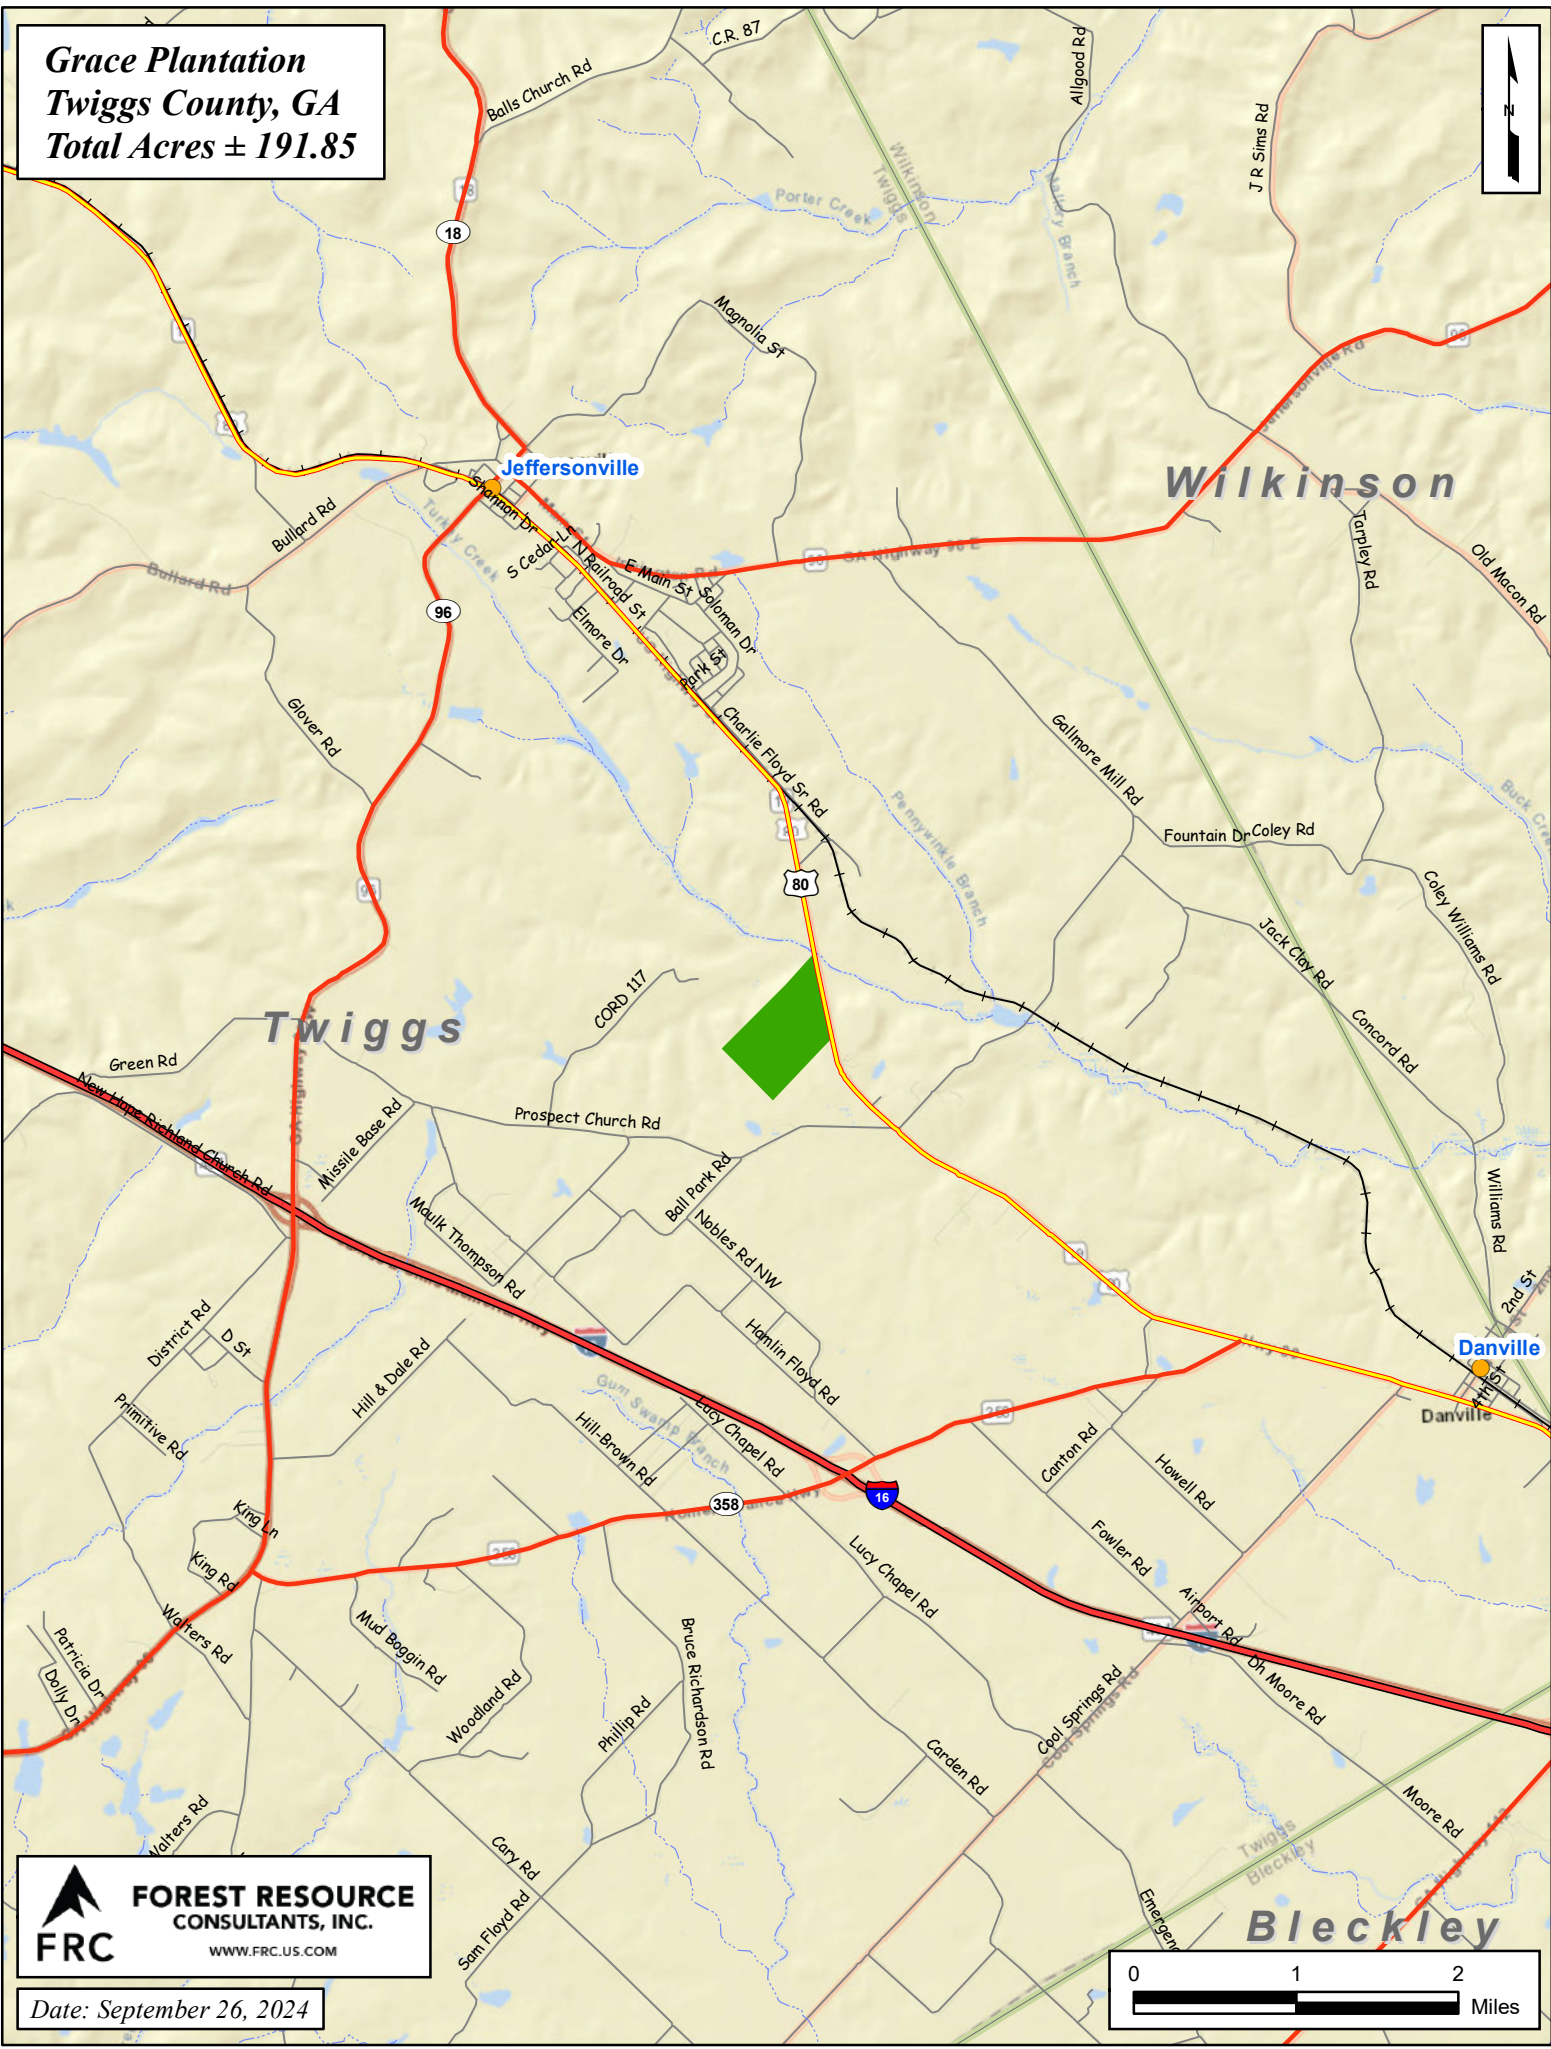

**Grace Plantation**  
**Twiggs County, GA**  
**Total Acres ± 191.85**

 **FOREST RESOURCE CONSULTANTS, INC.**  
WWW.FRC.US.COM

Date: September 26, 2024