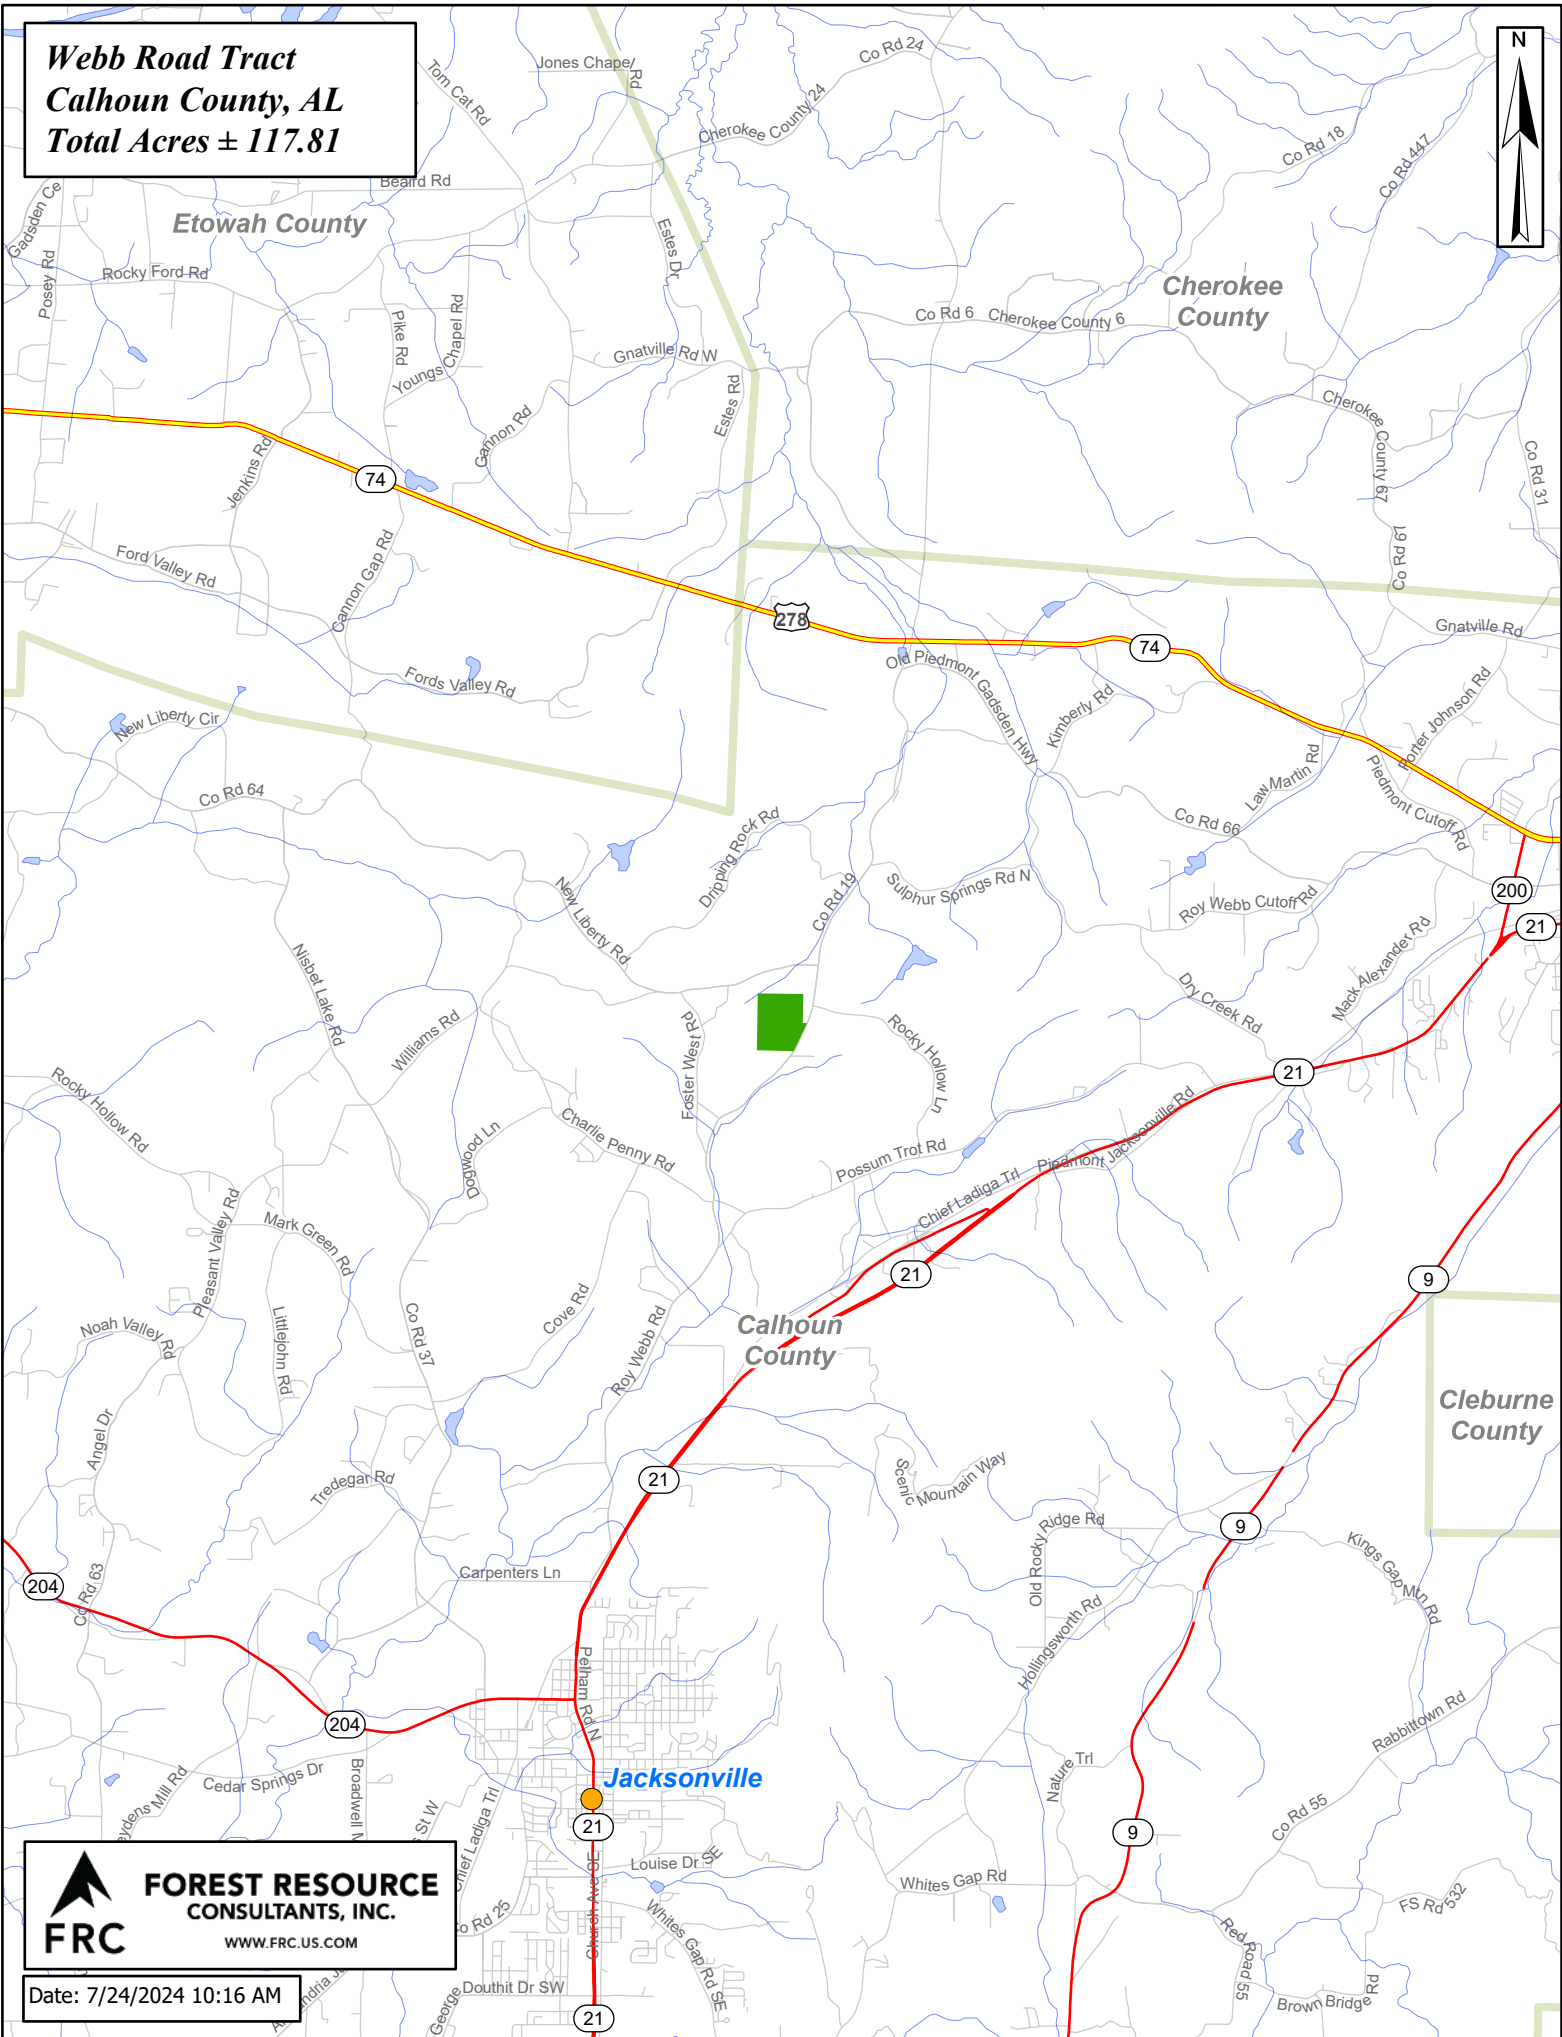

**Webb Road Tract**  
**Calhoun County, AL**  
**Total Acres ± 117.81**

**FOREST RESOURCE  
CONSULTANTS, INC.**  
WWW.FRC.US.COM

Date: 7/24/2024 10:16 AM