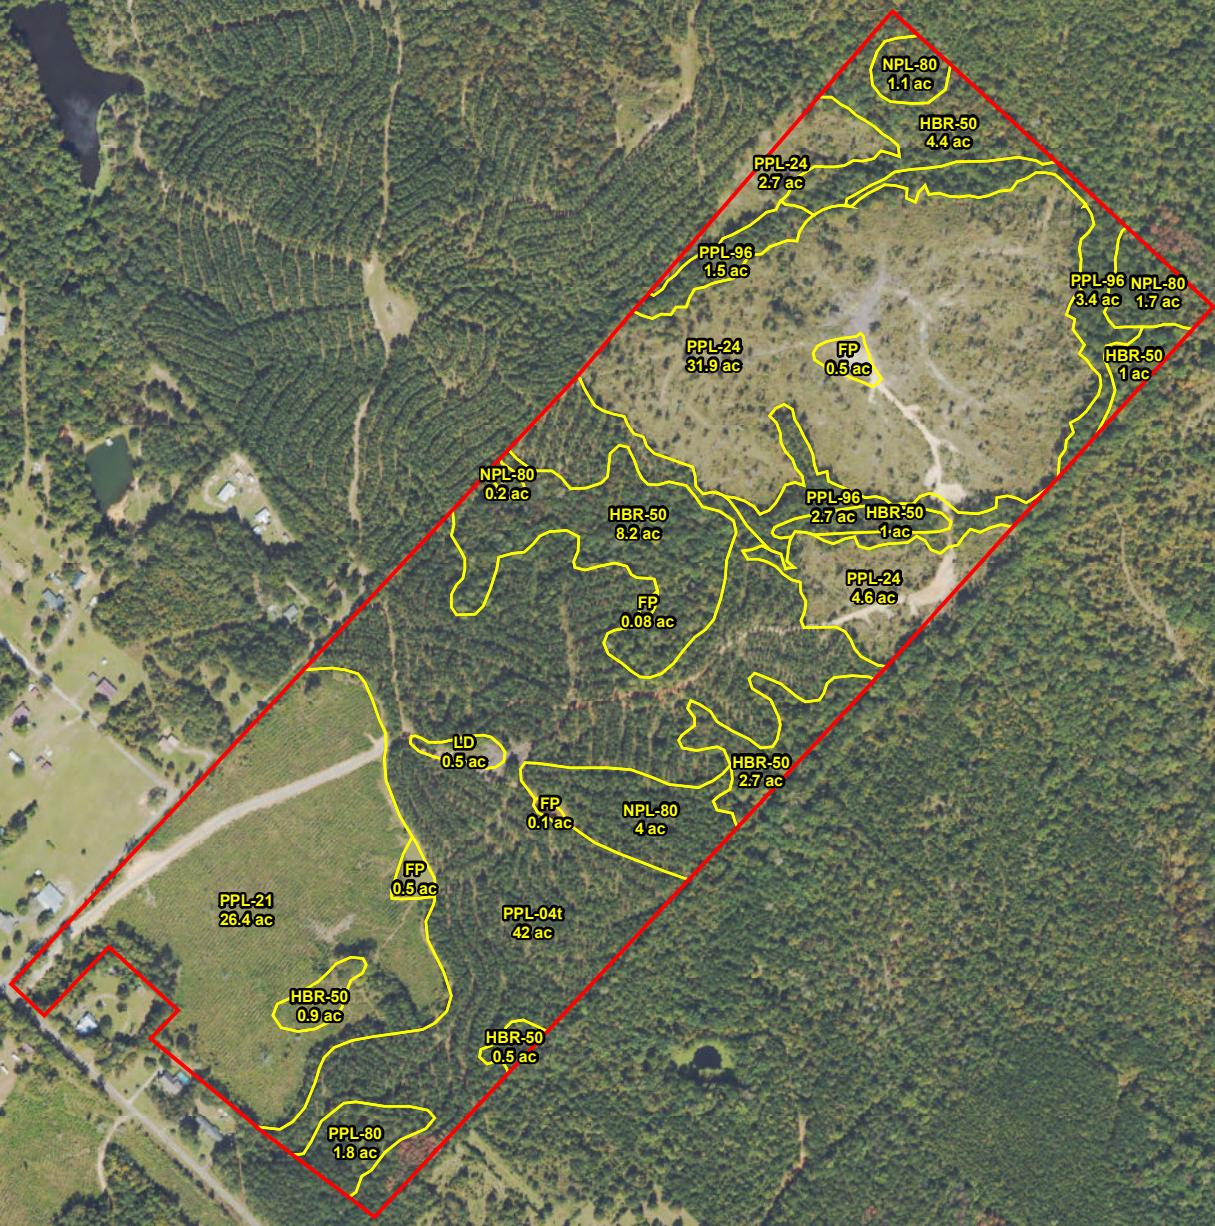

Pettigrew Pines Tract B
Baldwin County, GA
Total Acres ± 144.42

Date: September 24, 2024