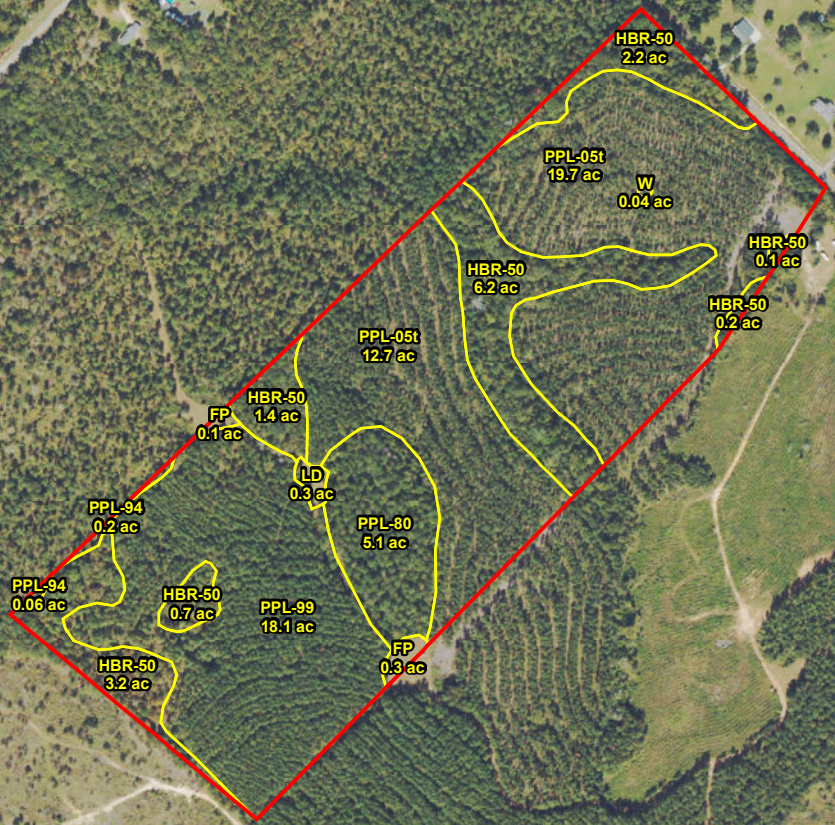

Pettigrew Pines Tract E
Baldwin County, GA
Total Acres ± 70.59

Date: September 24, 2024