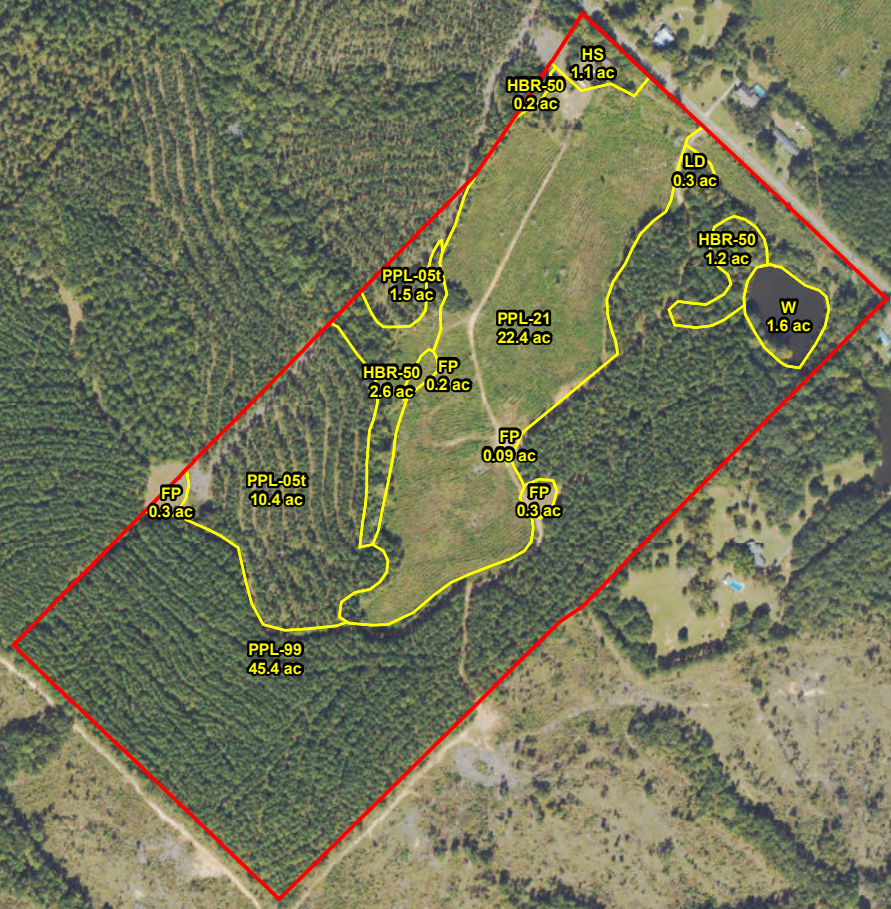

**Pettigrew Pines Tract F**  
**Baldwin County, GA**  
**Total Acres ± 87.47**

Date: September 24, 2024