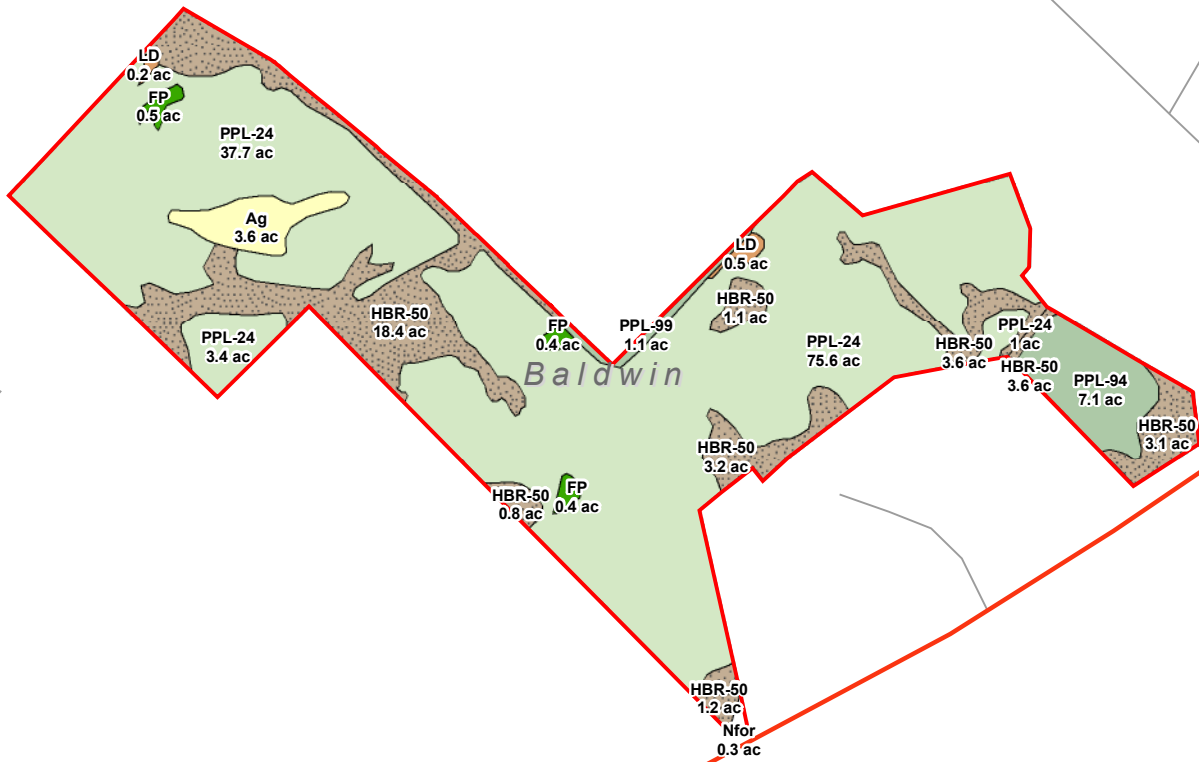

Pettigrew Pines Tract G
Baldwin County, GA
Total Acres ± 163.02

Legend

- Planted Pine Mrch
- Planted Pine Pmrch
- Hardwood
- Food Plot
- Ag Field
- Loading Deck
- Non Forest

Wright Ln

Robinson Johnson Rd

Covey Rd SW