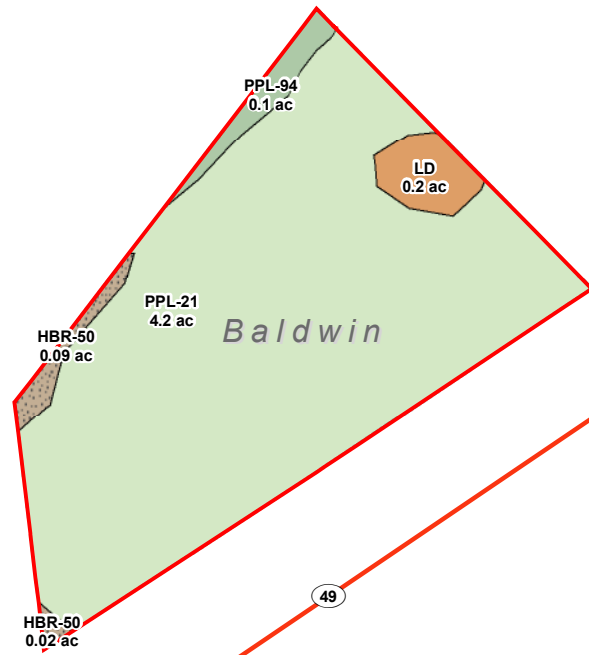

Pettigrew Pines Tract I
Baldwin County, GA
Total Acres ± 4.59

Legend

-  Planted Pine Mrch
-  Planted Pine Pmrch
-  Hardwood
-  Loading Deck

Pettigrew Rd NW

Date: September 24, 2024