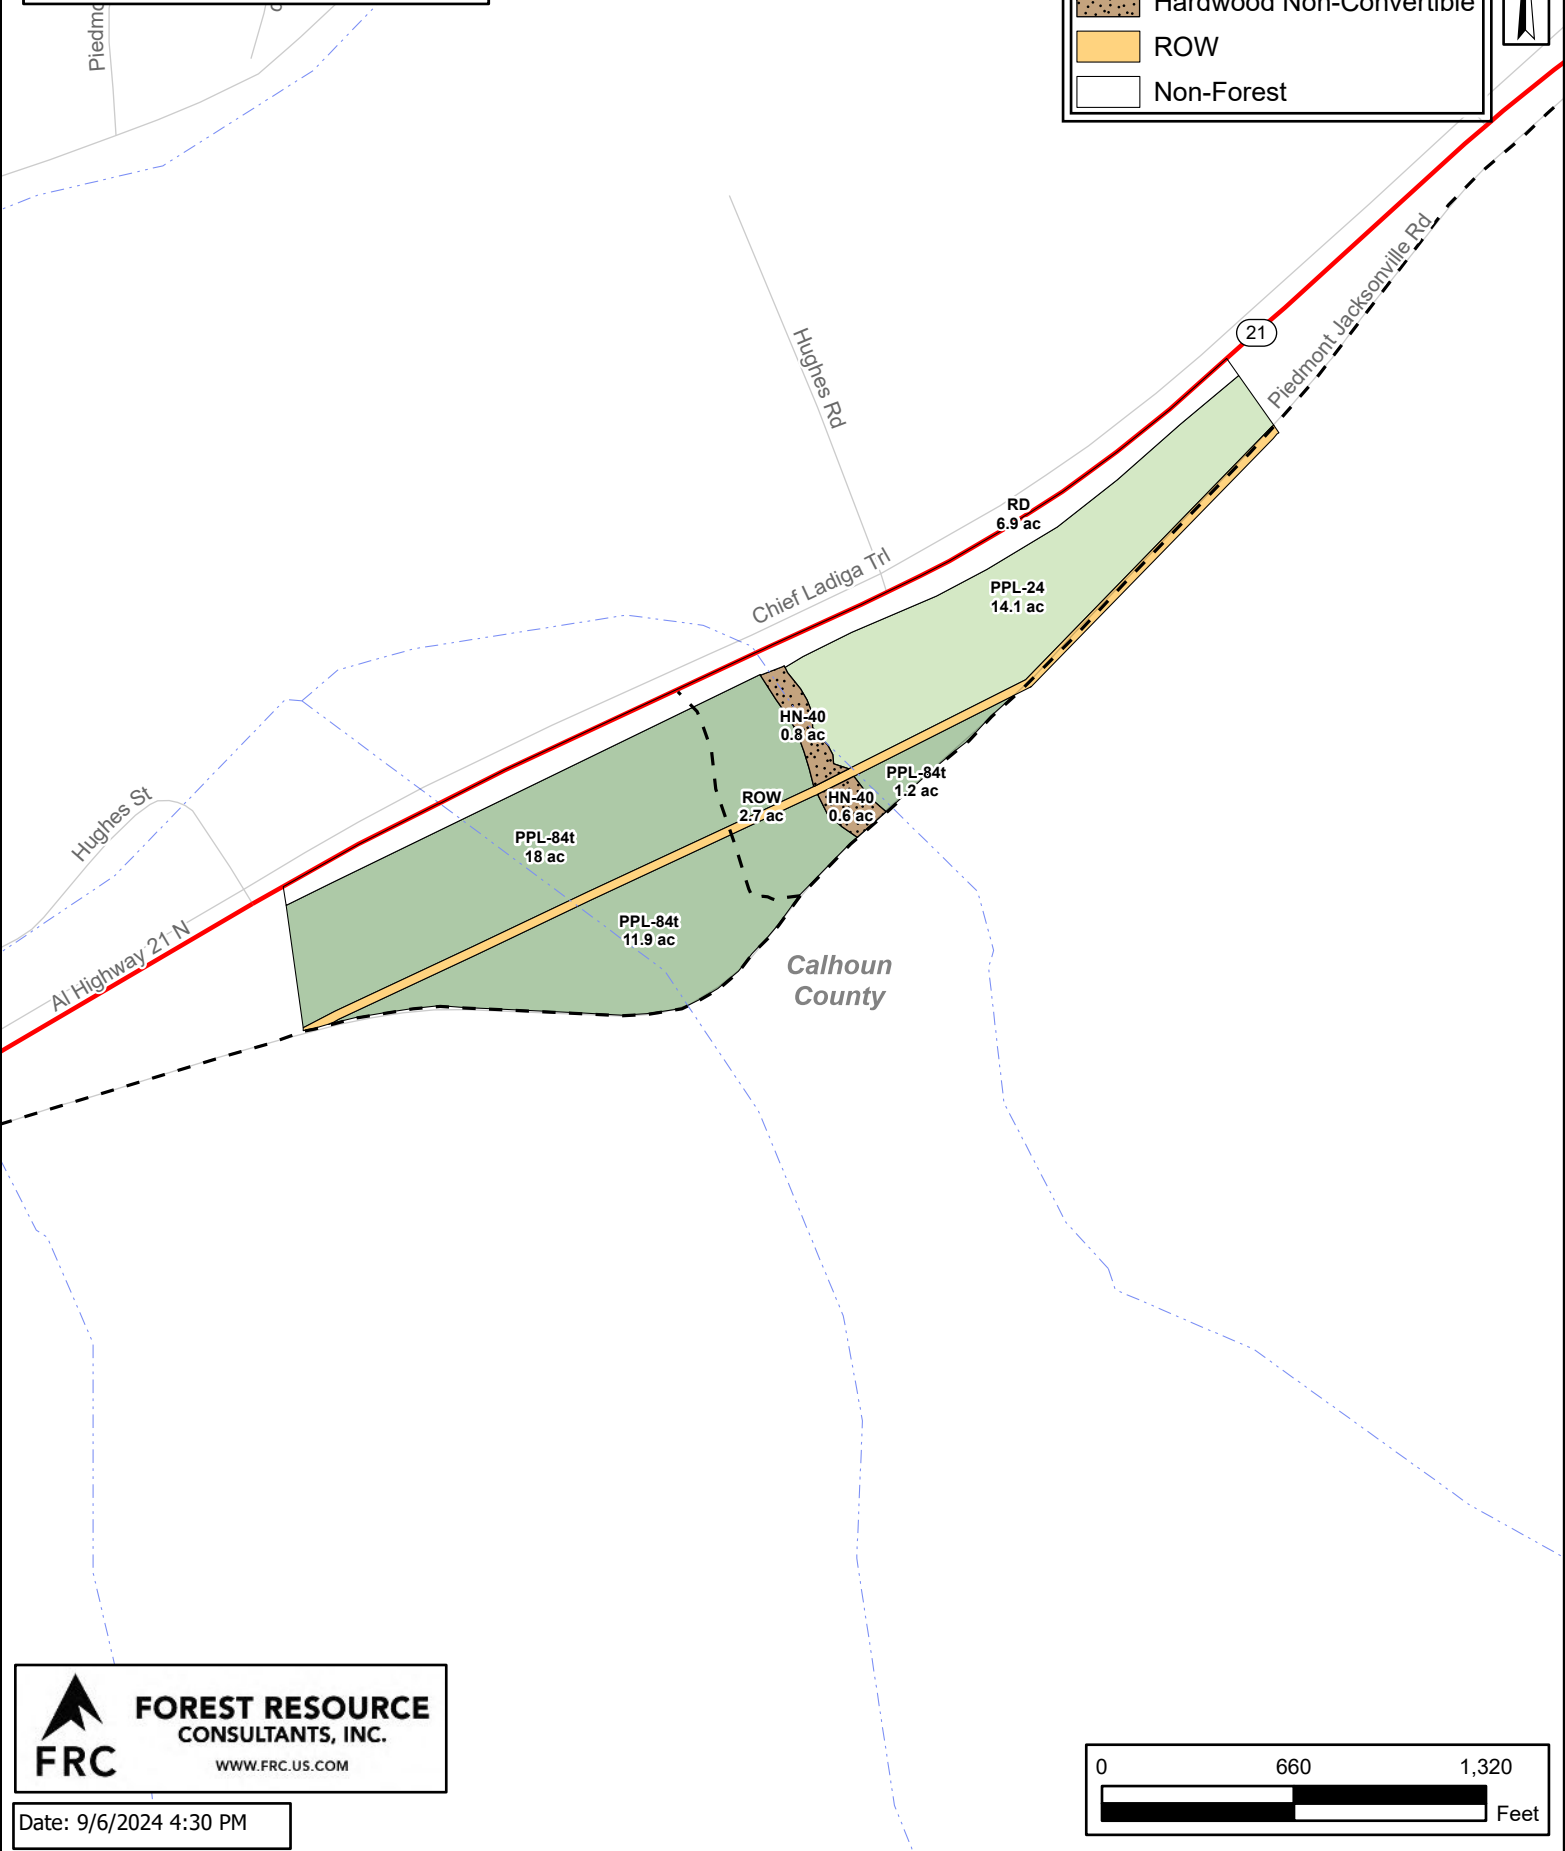

Piedmont Jacksonville Rd Tract
Calhoun County, AL
Total Acres ± 56.2

Legend

- Planted Pine Mrch
- Planted Pine Pmrch
- Hardwood Non-Convertible
- ROW
- Non-Forest

FRC **FOREST RESOURCE CONSULTANTS, INC.**
 WWW.FRC.US.COM

Date: 9/6/2024 4:30 PM