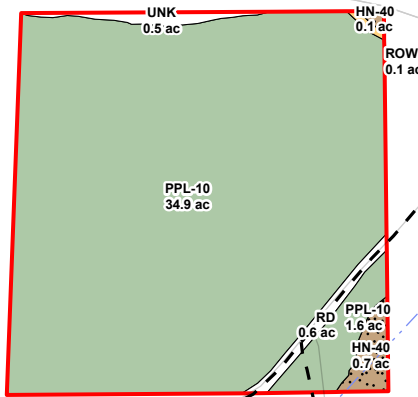

**County Road Tract**  
**Calhoun County, AL**  
**Total Acres ± 38.5**

**Legend**

- Planted Pine Mrch
- Hardwood Non-Convertible
- ROW
- Non-Forest

Calhoun  
County

Old Piedmont Gadsden Hwy Co Rd 66

Roy Webb Cutoff Rd