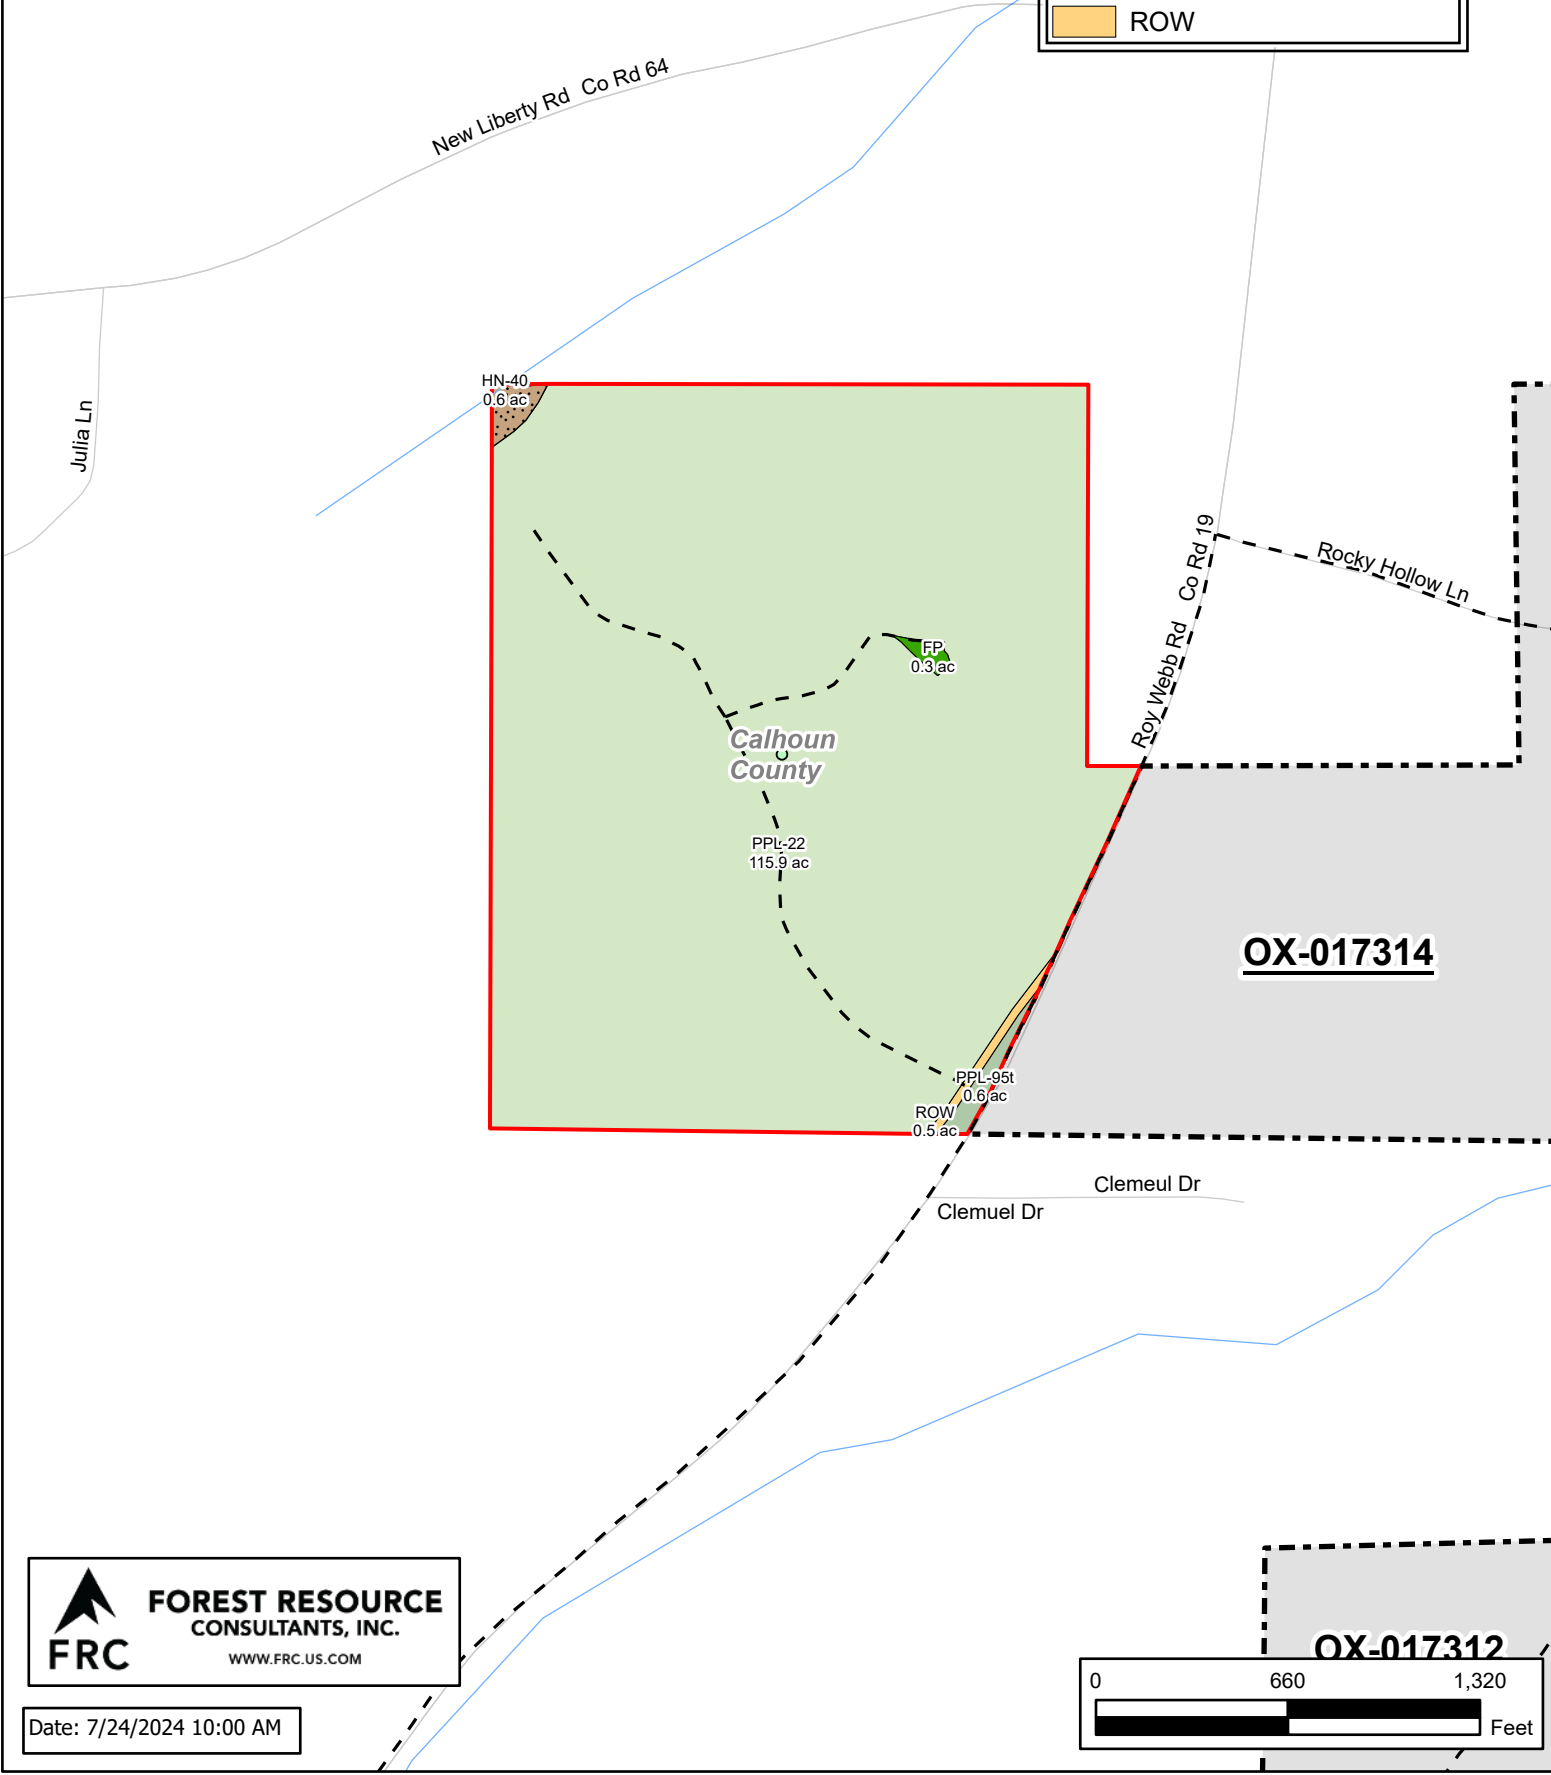

Webb Road Tract
Calhoun County, AL
Total Acres: 117.81

Legend

- Planted Pine Mrch
- Planted Pine Pmrch
- Hardwood Non-Convertible
- Food Plot
- ROW

FOREST RESOURCE
CONSULTANTS, INC.
WWW.FRC.US.COM

Date: 7/24/2024 10:00 AM

OX-017314

OX-017312